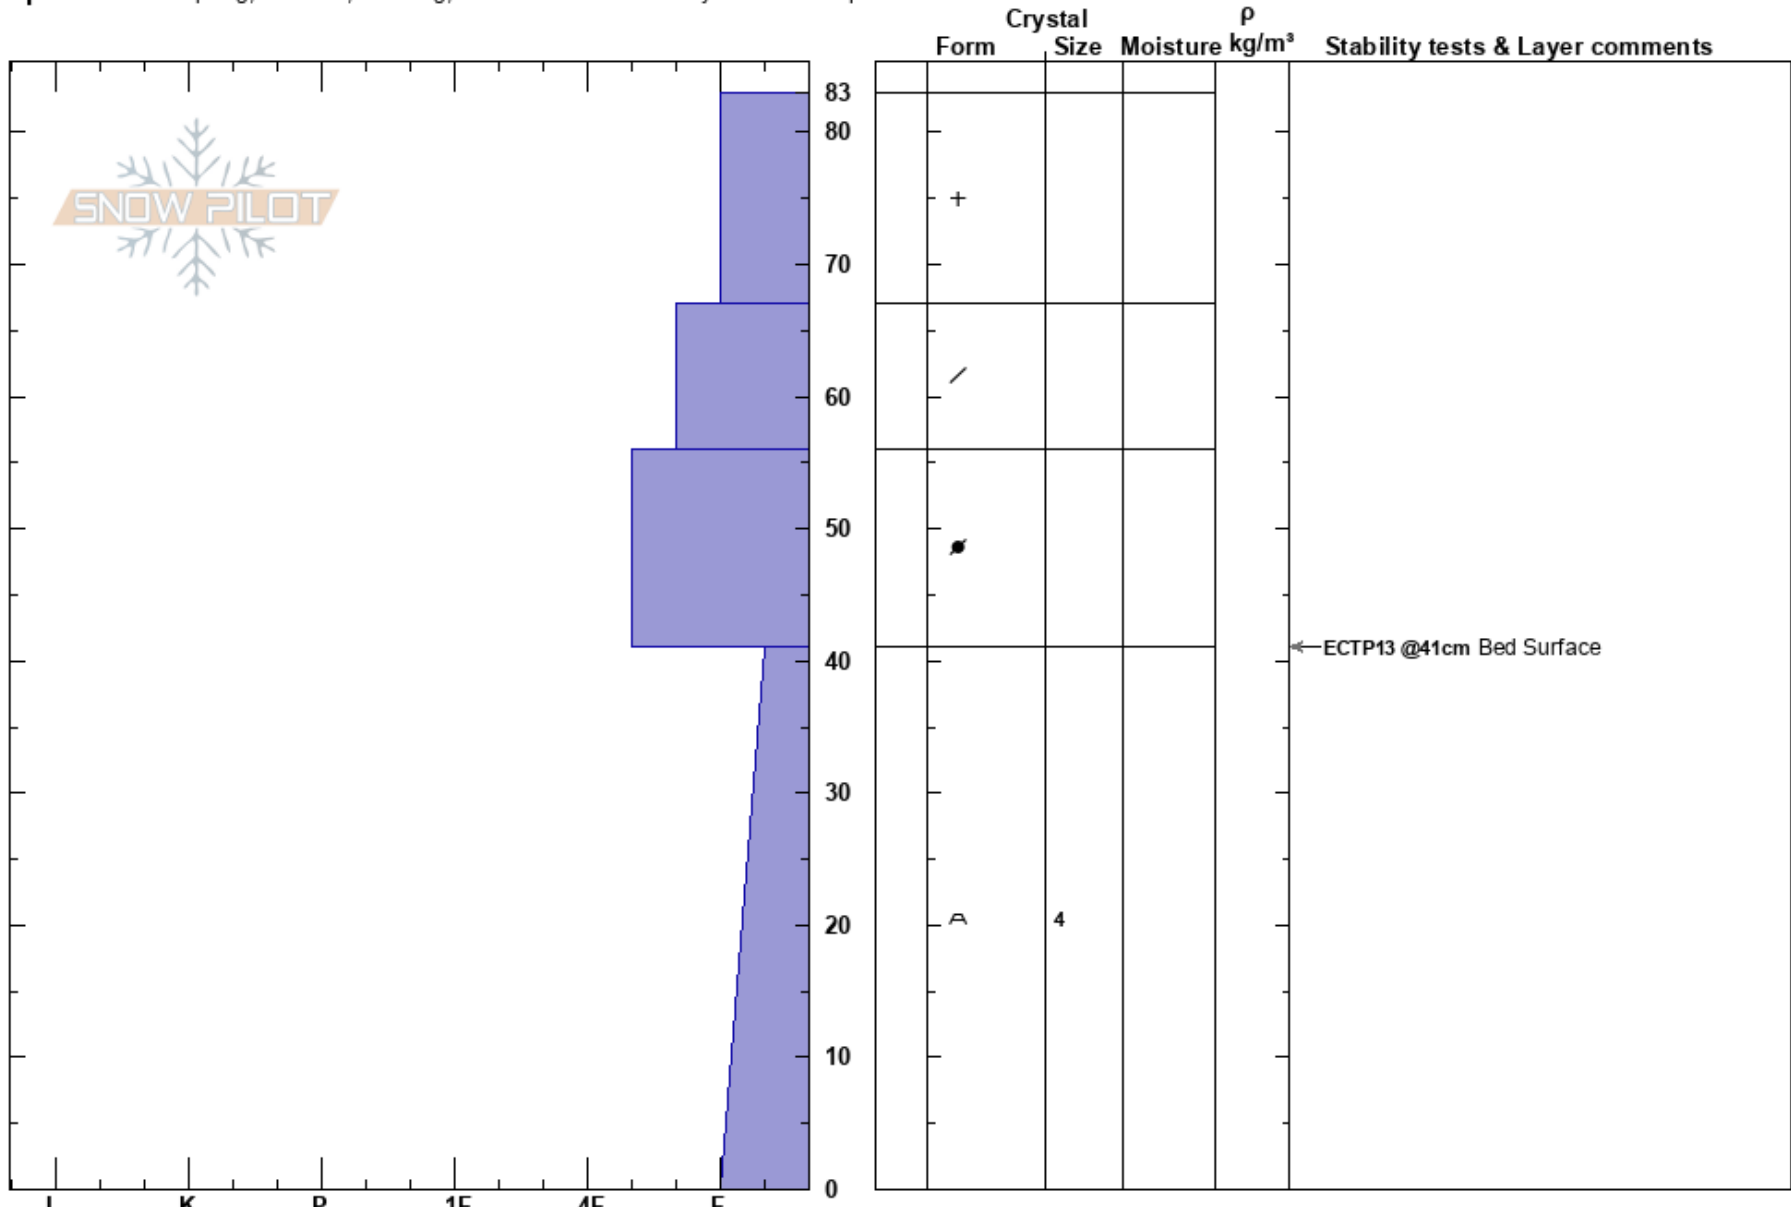

Sunlight Basin Crown  
 Madison Range-S  
 MT  
 Elevation: 9500 ft  
 Aspect: 114°

Andrew Schauer  
 01/27/2019 - 11:00am  
 Co-ord: 44.97521N, -111.31390W  
 Slope Angle: 30°  
 Wind Loading: no

Stability: Poor  
 Air Temperature:  
 Sky Cover: SCT  
 Precipitation: NO  
 Wind: SW Moderate

HS:83  
 PF:60  
 Layer Notes:  
 41-0cm: Problematic layer

Specifics: Collapsing, localized; Cracking; Recent avalanche activity on similar slopes

Notes: Crown profile for a remote-triggered avalanche from about 50 feet away. SS-AFr-R2D2-O, 100' wide, 1-2' deep, ran 300 vertical feet. An avalanche of similar size released in an adjacent path with the same collapse.