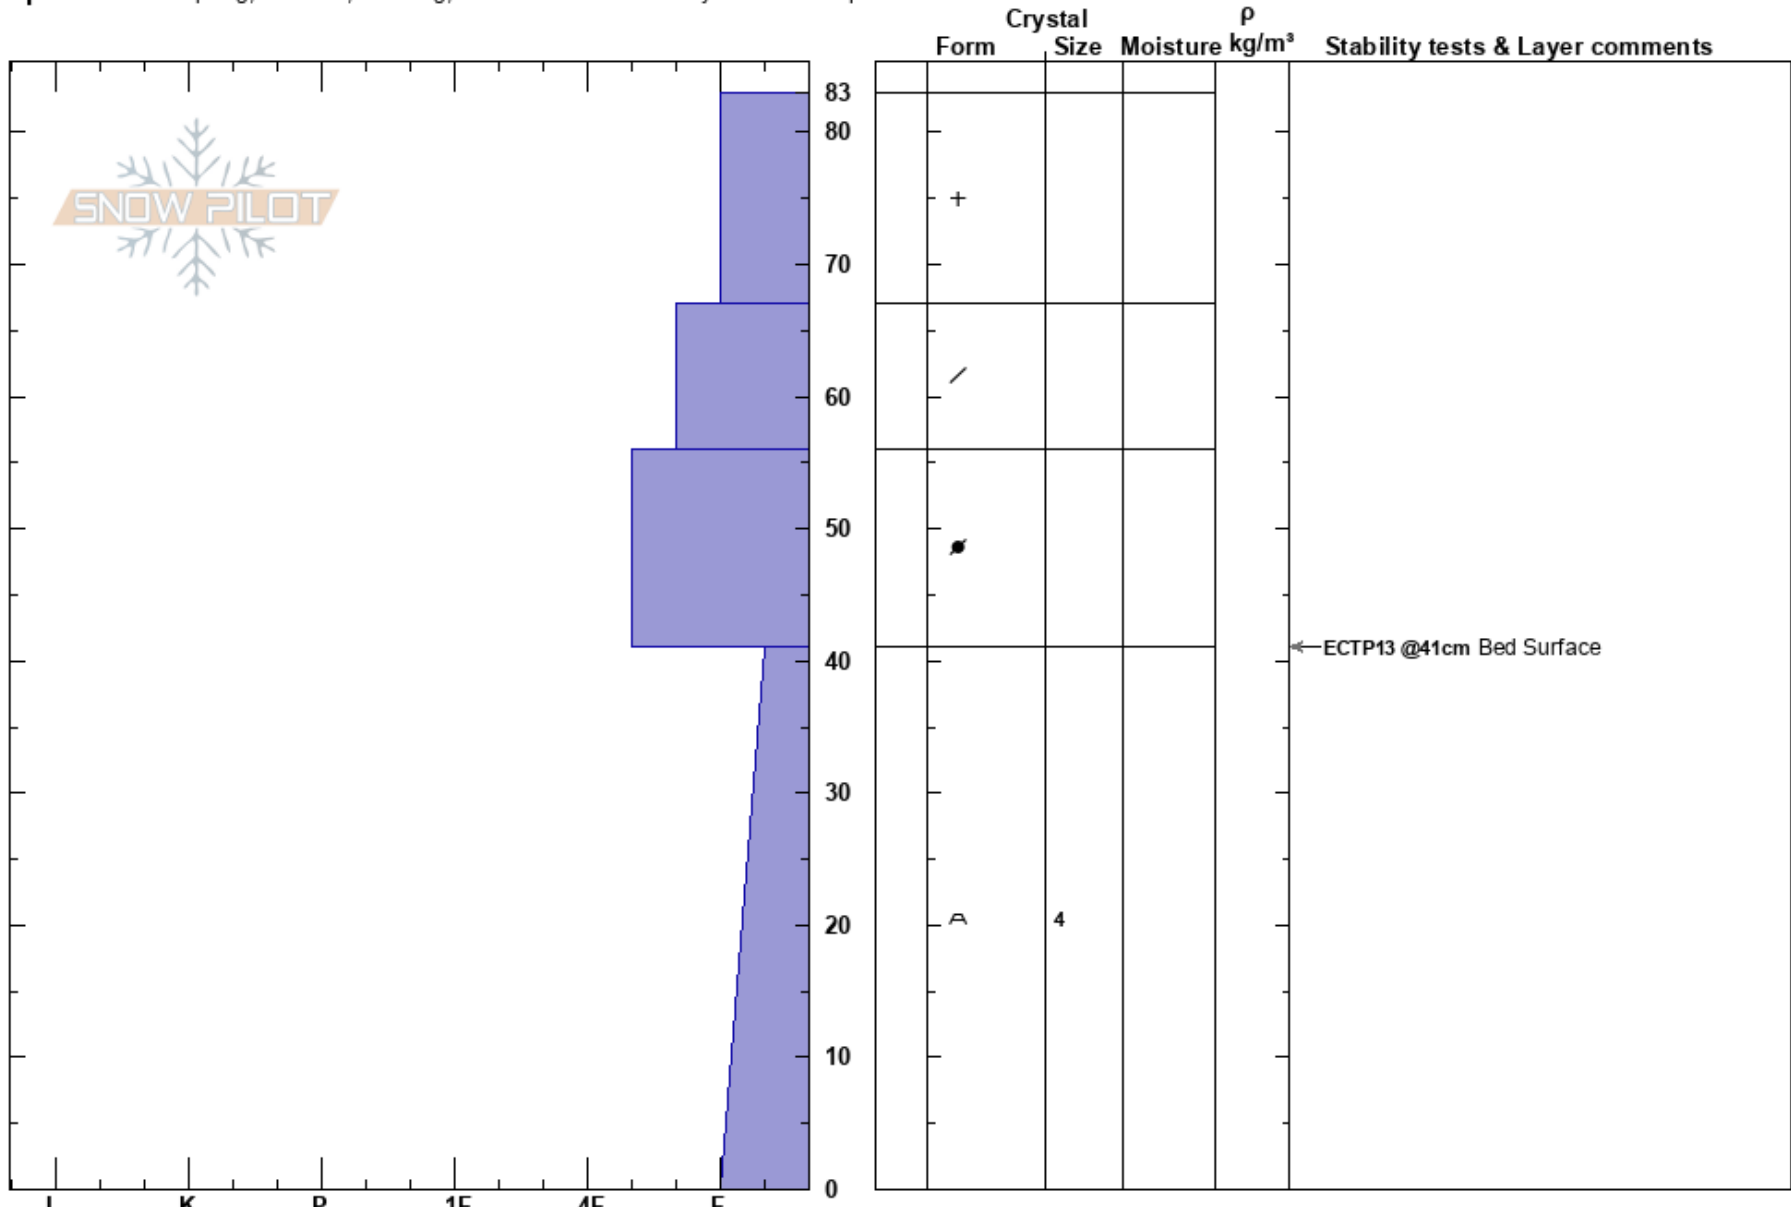

Sunlight Basin Crown
 Madison Range-S
 MT
 Elevation: 9500 ft
 Aspect: 114°

Andrew Schauer
 01/27/2019 - 11:00am
 Co-ord: 44.97521N, -111.31390W
 Slope Angle: 30°
 Wind Loading: no

Stability: Poor
 Air Temperature:
 Sky Cover: SCT
 Precipitation: NO
 Wind: SW Moderate

HS:83
 PF:60
 Layer Notes:
 41-0cm: Problematic layer

Specifics: Collapsing, localized; Cracking; Recent avalanche activity on similar slopes

Notes: Crown profile for a remote-triggered avalanche from about 50 feet away. SS-AFr-R2D2-O, 100' wide, 1-2' deep, ran 300 vertical feet. An avalanche of similar size released in an adjacent path with the same collapse.