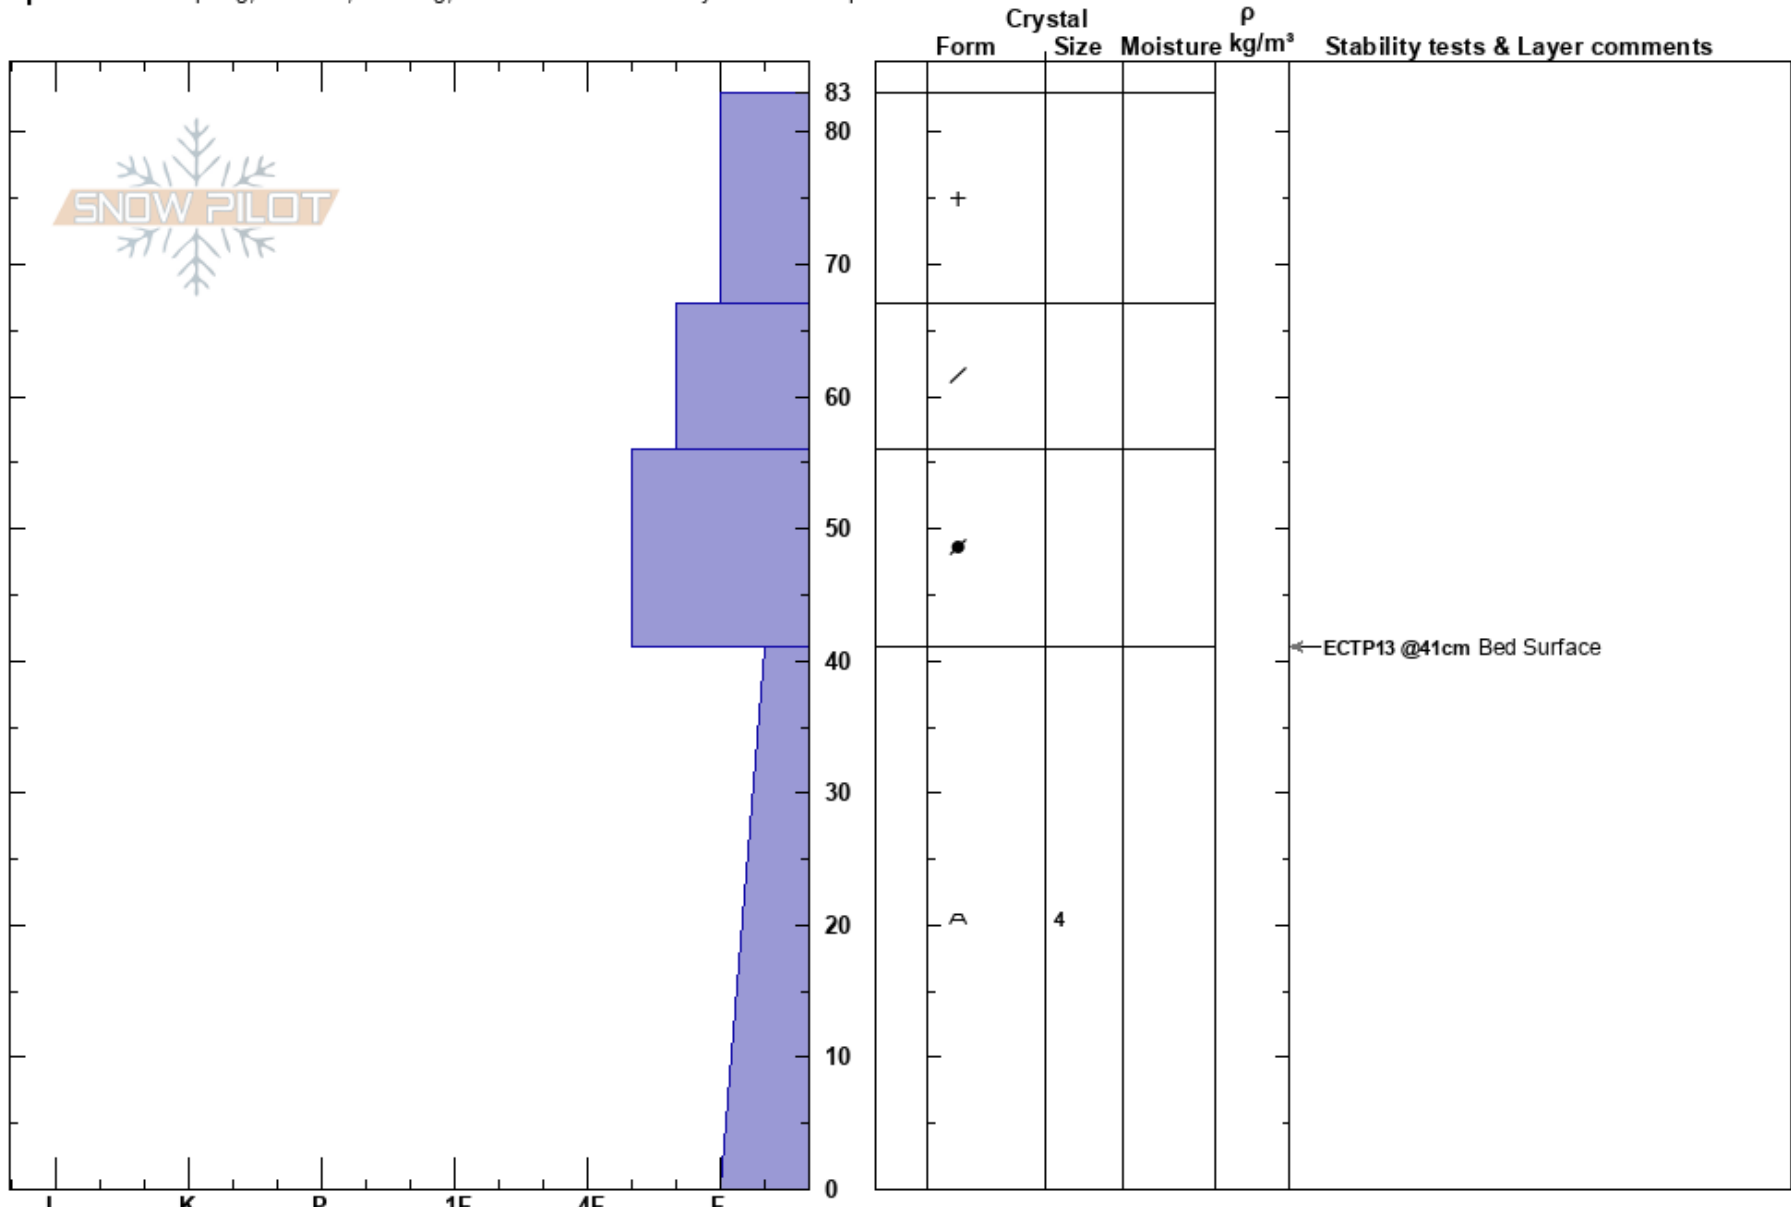

Sunlight Basin Crown
 Madison Range-S
 MT
 Elevation: 9500 ft
 Aspect: 114°

Andrew Schauer
 01/27/2019 - 11:00am
 Co-ord: 44.97521N, -111.31390W
 Slope Angle: 30°
 Wind Loading: no

Stability: Poor
 Air Temperature:
 Sky Cover: SCT
 Precipitation: NO
 Wind: SW Moderate

HS:83
 PF:60
 41-0cm: Problematic layer

Layer Notes:

Specifics: Collapsing, localized; Cracking; Recent avalanche activity on similar slopes

Notes: Crown profile for a remote-triggered avalanche from about 50 feet away. SS-AFr-R2D2-O, 100' wide, 1-2' deep, ran 300 vertical feet. An avalanche of similar size released in an adjacent path with the same collapse.