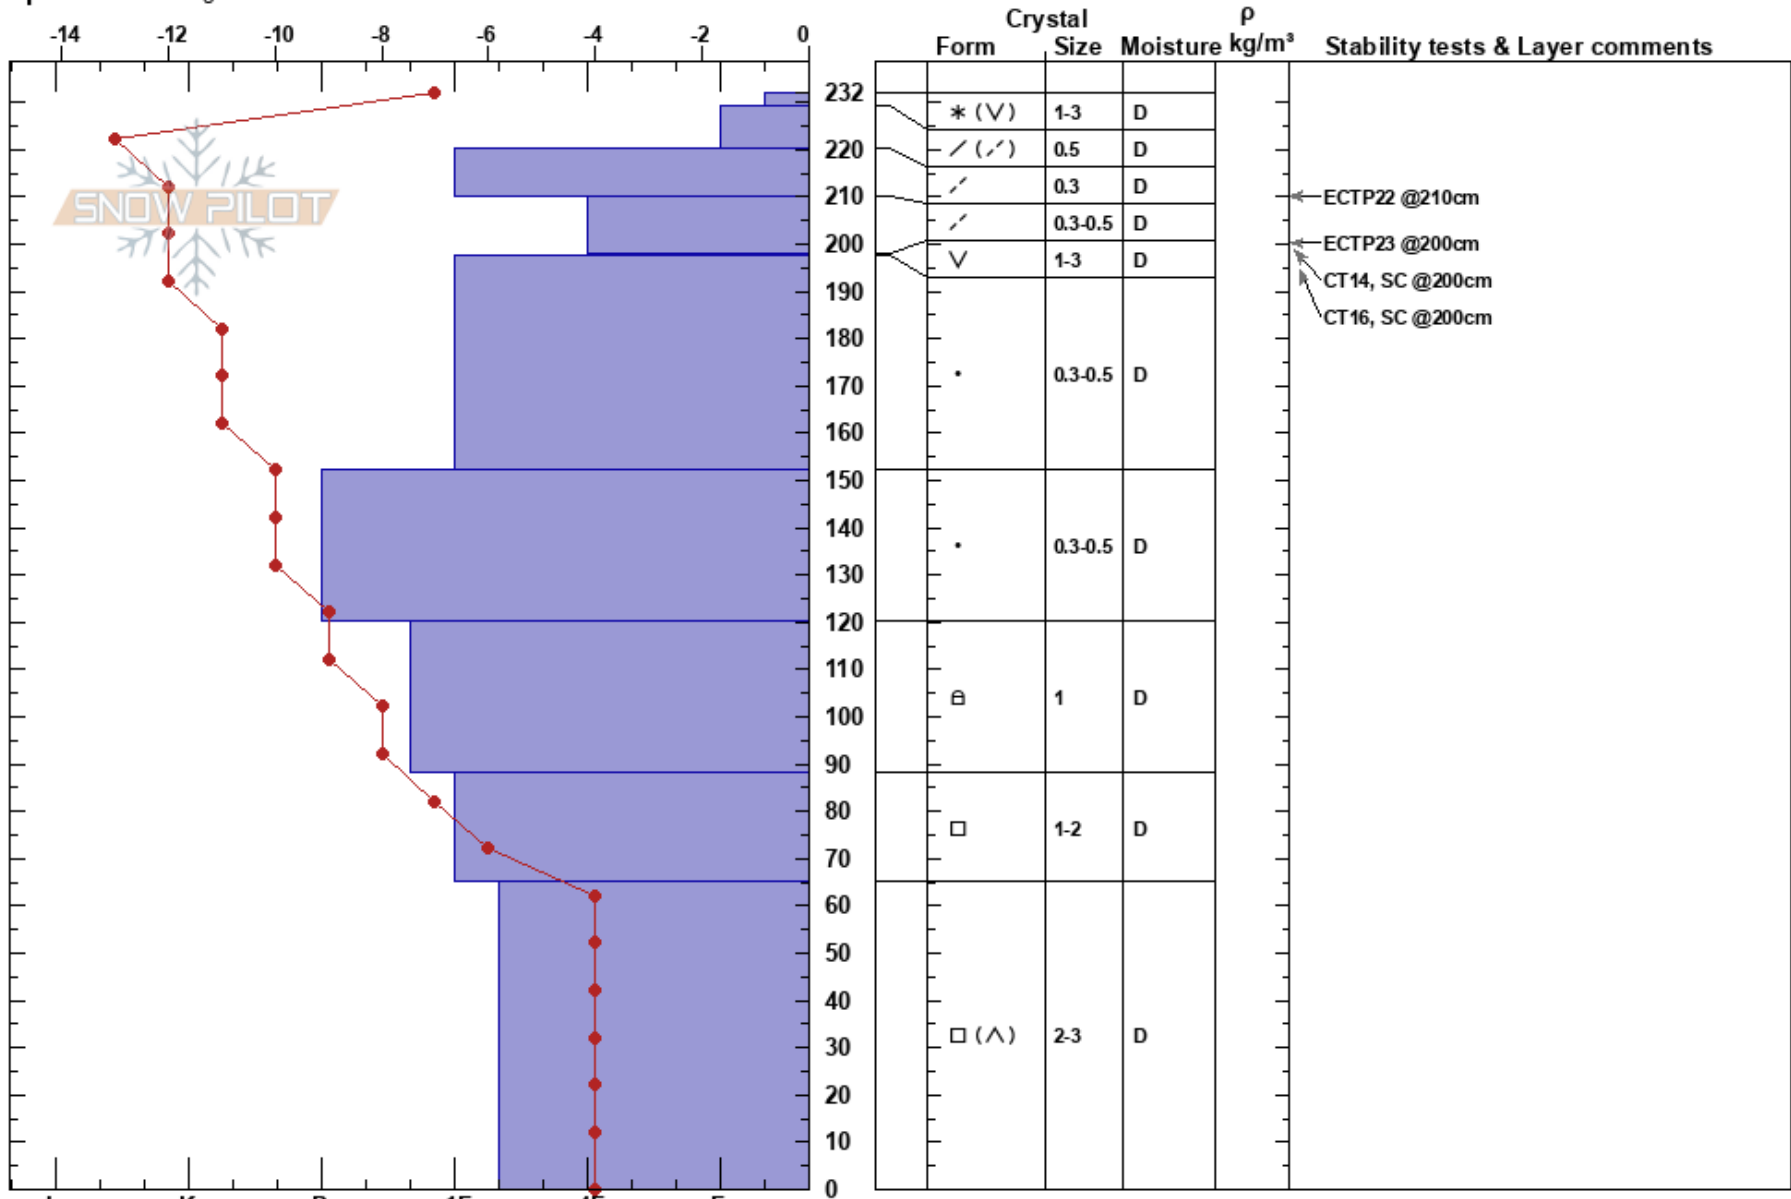

Fremont 5
 Vail/Summit County
 CO
 Elevation: 3700 m
 Aspect: N
 Specifics: Pit dug in a Ski Area

Kylie Petras
 01/27/2019 - 10:00am
 Co-ord:
 Slope Angle: 39°
 Wind Loading: yes

Stability: **HS:232**
 Air Temperature: -5°C PF:40 198-197.5cm:Problematic layer
 Sky Cover: BKN
 Precipitation: NO
 Wind: Calm