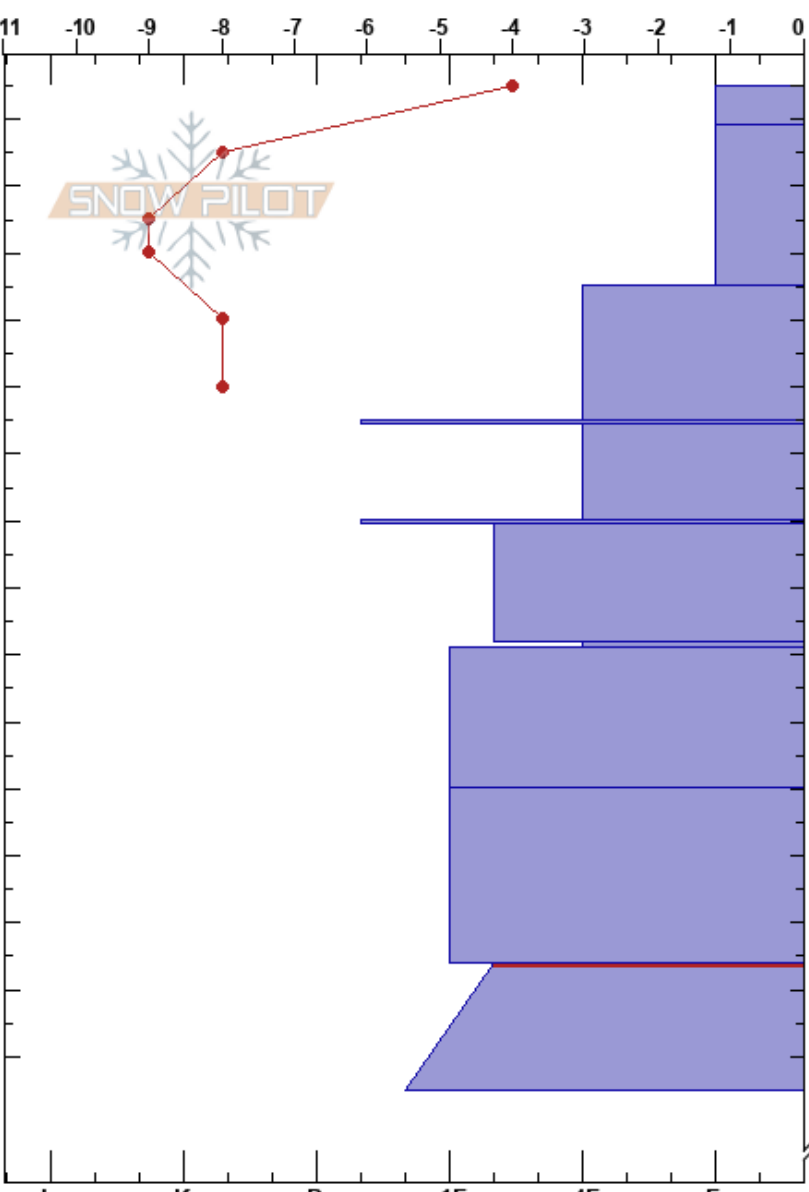

Triangle Patch (left)
 Teton Range
 WY
 Elevation: 8500 ft
 Aspect: 10°

Jackson Knoll
 01/27/2019 - 11:00am
 Co-ord: 43.80090N, -110.94603W
 Slope Angle: 33°
 Wind Loading: no

Stability:
 Air Temperature: -2°C
 Sky Cover: BKN
 Precipitation: NO
 Wind: Calm

HS:235
 Layer Notes:
 104-85cm:Problematic layer

Specifics: Ski tracks on slope

Elevation (m)	Crystal		Moisture	ρ kg/m ³	Stability tests & Layer comments
	Form	Size			
235					
230	* (/)	1.5-2.5			
220	+ (/)	1-2.5			
210					
200	+ (/)	1-2.5			
190					
180	∇				
180	/ (∅)	1-2			
170	∇				
160	/ (∅)	0.5-1			
150	∇	3			
140	⊖ (/)	0.5-1			
130					
120	⊖ (•)	0.5-1			
110					
100	□ (⊖)	1-2			
90					
85					