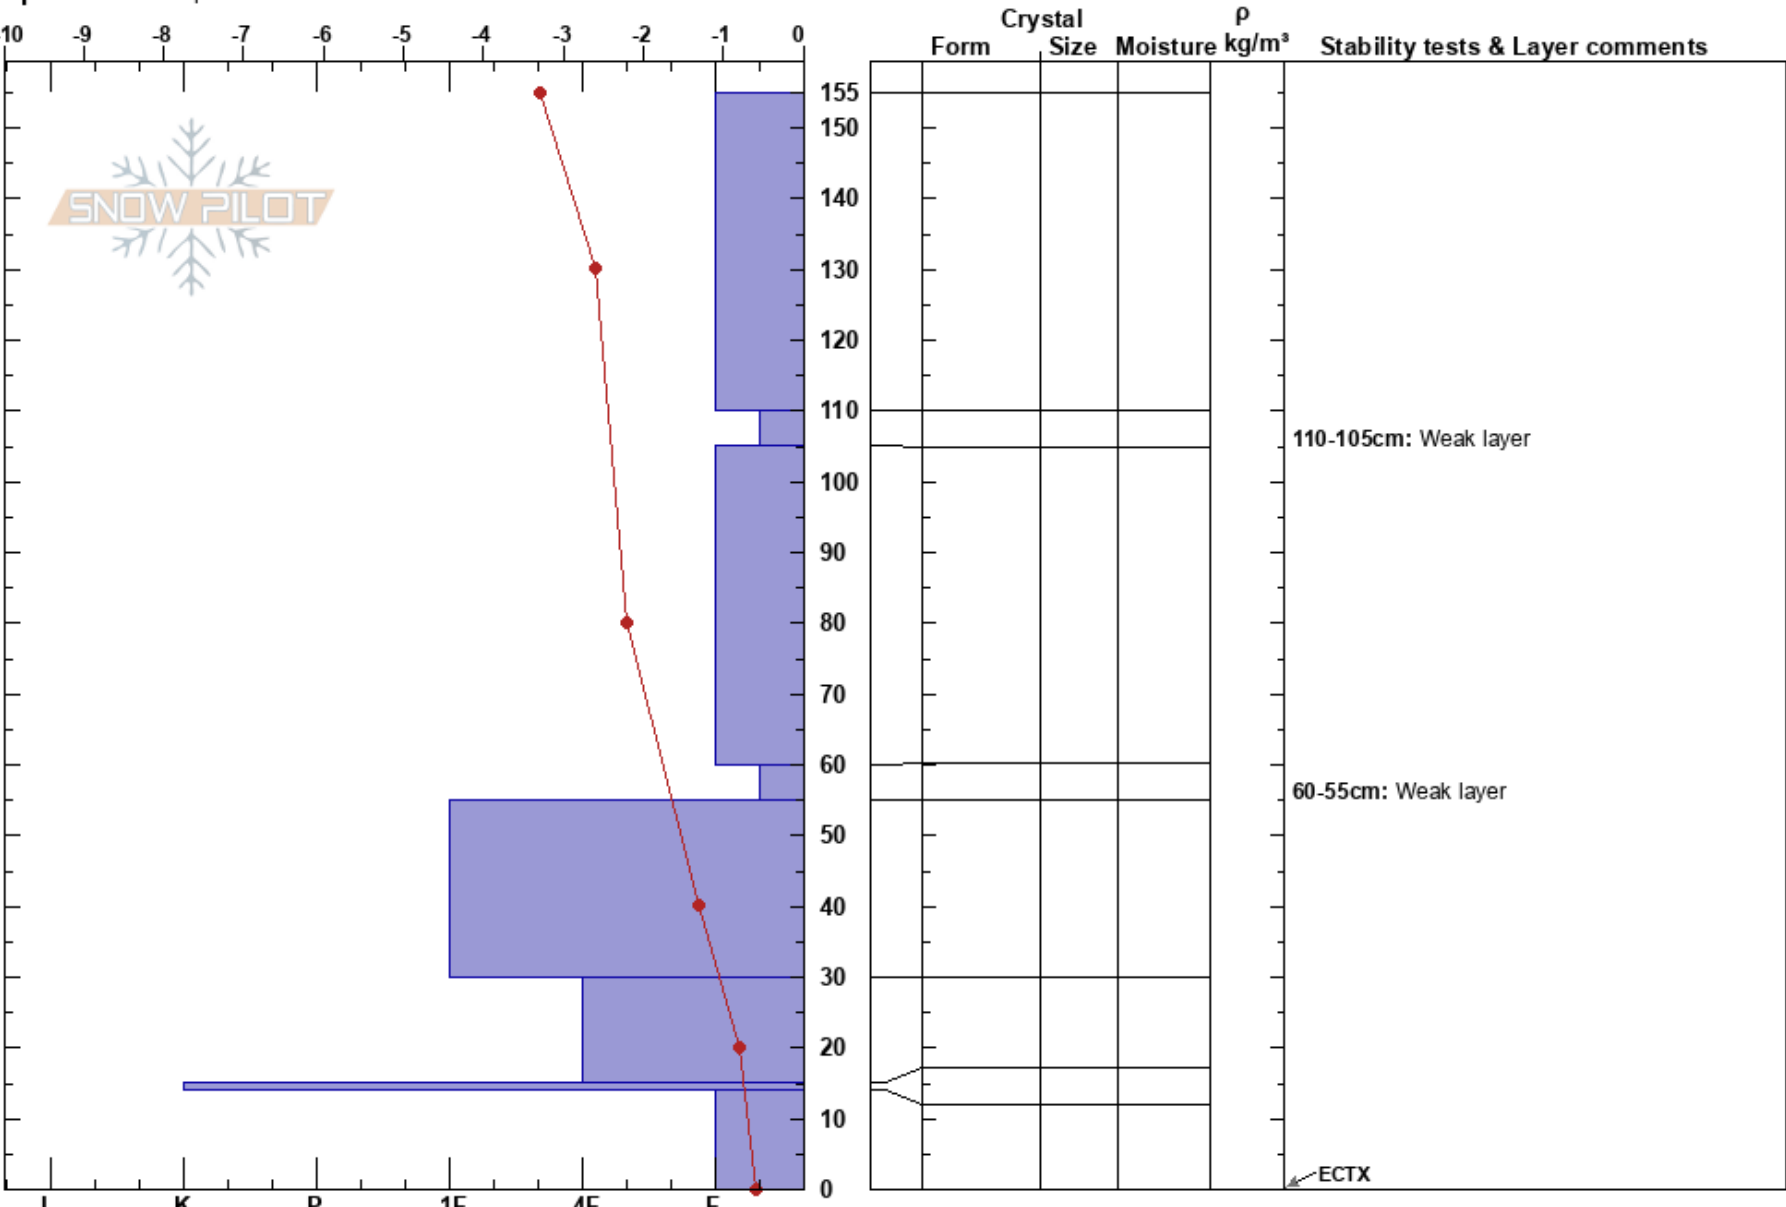

Air Temperature: -1.2°C

110-105cm: Weak layer

Elevation: 1740 m

Slope Angle: 36°

Sky Cover: CLR

60-55cm: Weak layer

Aspect: N

Wind Loading:

Precipitation: NO

15-14cm: Problematic layer

Specifics: Poor pit location

Wind:

Notes:

I K P 1F 4F F