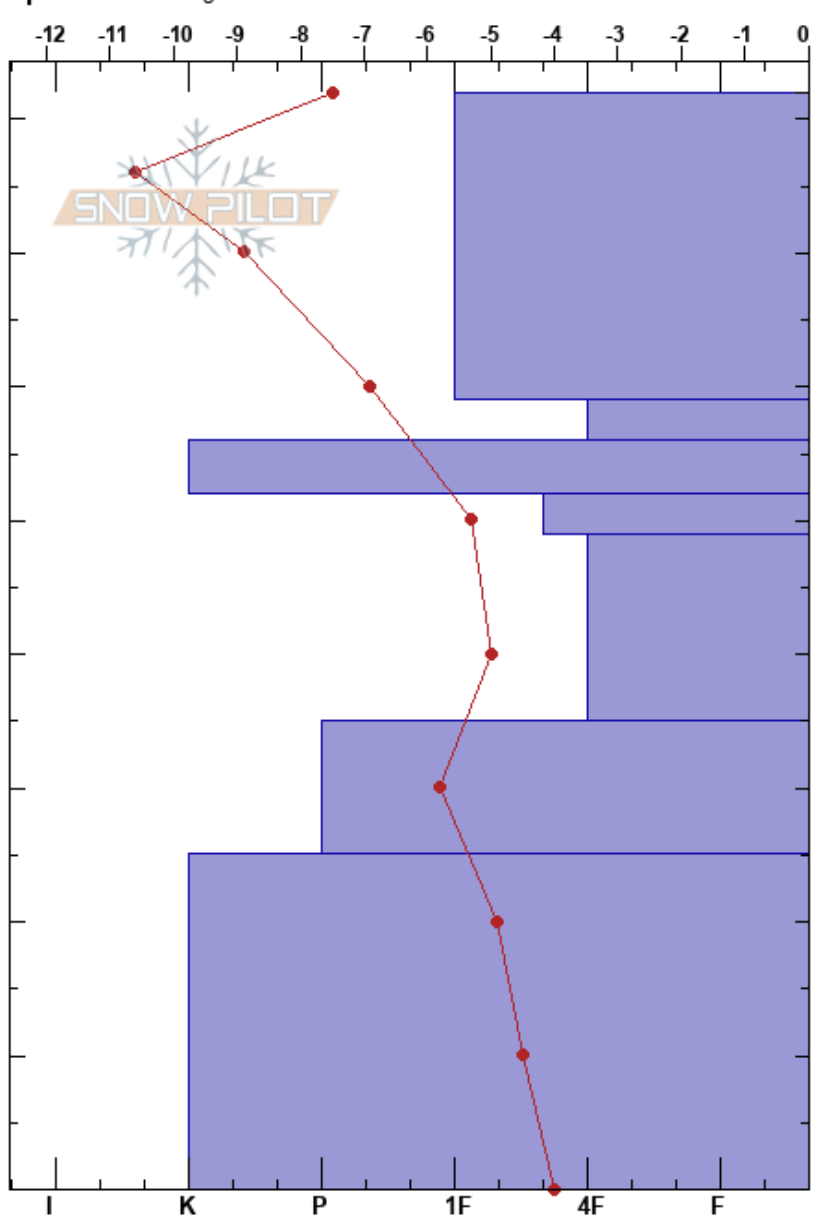

Mo's Bowl Fingers
 San Francisco Peaks
 AZ
 Elevation: 11650 ft
 Aspect: 332°
 Specifics: Pit dug in a Ski Area

Jon Miller
 01/20/2019 - 11:30am
 Co-ord: 12S 438035E 3909564N
 Slope Angle: 36°
 Wind Loading: previous

Stability: **HS:82**
 Air Temperature: 0.6°C PF:15 59-56cm:Problematic layer
 Sky Cover: CLR
 Precipitation: NO
 Wind: SW Moderate

Crystal Form	Crystal Size	Moisture	ρ kg/m ³	Stability tests & Layer comments
•	1			
☐	2			
⊙⊙	0.5			← STM @56cm ← CT16, Q2 @56cm ← CT18, Q2 @56cm
☐	1-2			
☐	2			← ECTP24 @45cm
∧	3.5-4.5			
∧	3-5			

Notes: Fingers of snow below exposed rock bands