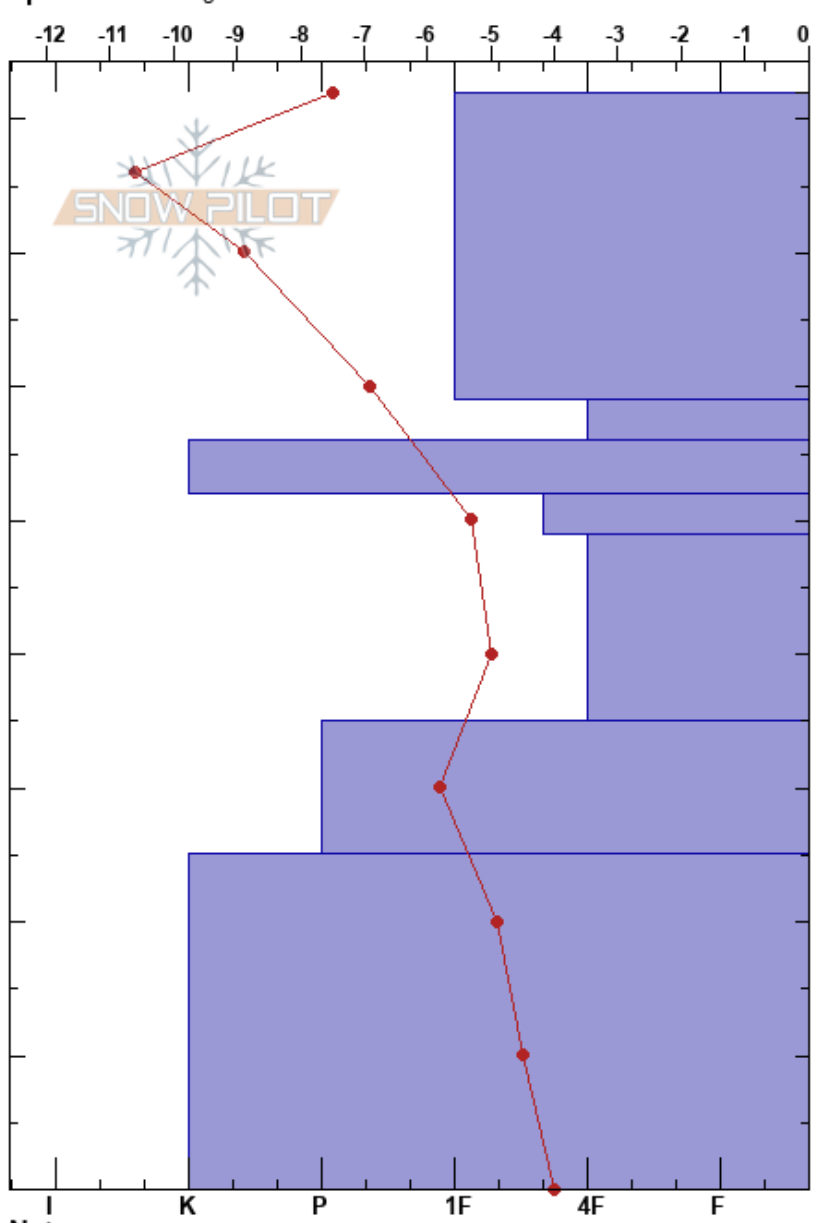

Mo's Bowl Fingers
 San Francisco Peaks
 AZ
 Elevation: 11650 ft
 Aspect: 332°
 Specifics: Pit dug in a Ski Area

Jon Miller
 01/20/2019 - 11:30am
 Co-ord: 12S 438035E 3909564N
 Slope Angle: 36°
 Wind Loading: previous

Stability: **HS:82**
 Air Temperature: 0.6°C PF:15 59-56cm:Problematic layer
 Sky Cover: CLR
 Precipitation: NO
 Wind: SW Moderate

Crystal Form	Crystal Size	Moisture	ρ kg/m ³	Stability tests & Layer comments
•	1			
☐	2			
⊙⊙	0.5			← STM @56cm ← CT16, Q2 @56cm ← CT18, Q2 @56cm
☐	1-2			
☐	2			← ECTP24 @45cm
^	3.5-4.5			
^	3-5			

Notes: Fingers of snow below exposed rock bands