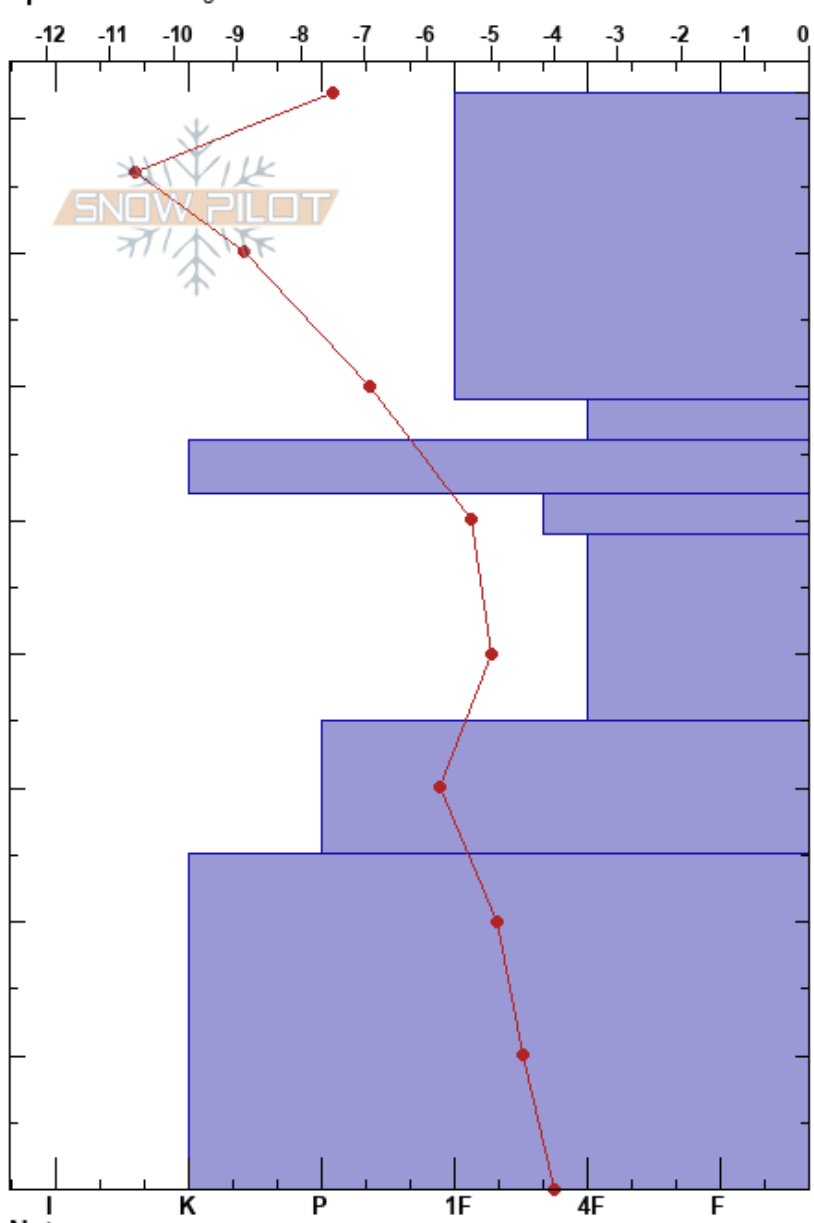

Mo's Bowl Fingers
 San Francisco Peaks
 AZ
 Elevation: 11650 ft
 Aspect: 332°
 Specifics: Pit dug in a Ski Area

Jon Miller
 01/20/2019 - 11:30am
 Co-ord: 12S 438035E 3909564N
 Slope Angle: 36°
 Wind Loading: previous

Stability: **HS:82**
 Air Temperature: 0.6°C PF:15 59-56cm:Problematic layer
 Sky Cover: CLR
 Precipitation: NO
 Wind: SW Moderate

Crystal Form	Crystal Size	Moisture	ρ kg/m ³	Stability tests & Layer comments
•	1			
☐	2			
⊙⊙	0.5			← STM @56cm ← CT16, Q2 @56cm ← CT18, Q2 @56cm
☐	1-2			
☐	2			← ECTP24 @45cm
∧	3.5-4.5			
∧	3-5			

Notes: Fingers of snow below exposed rock bands