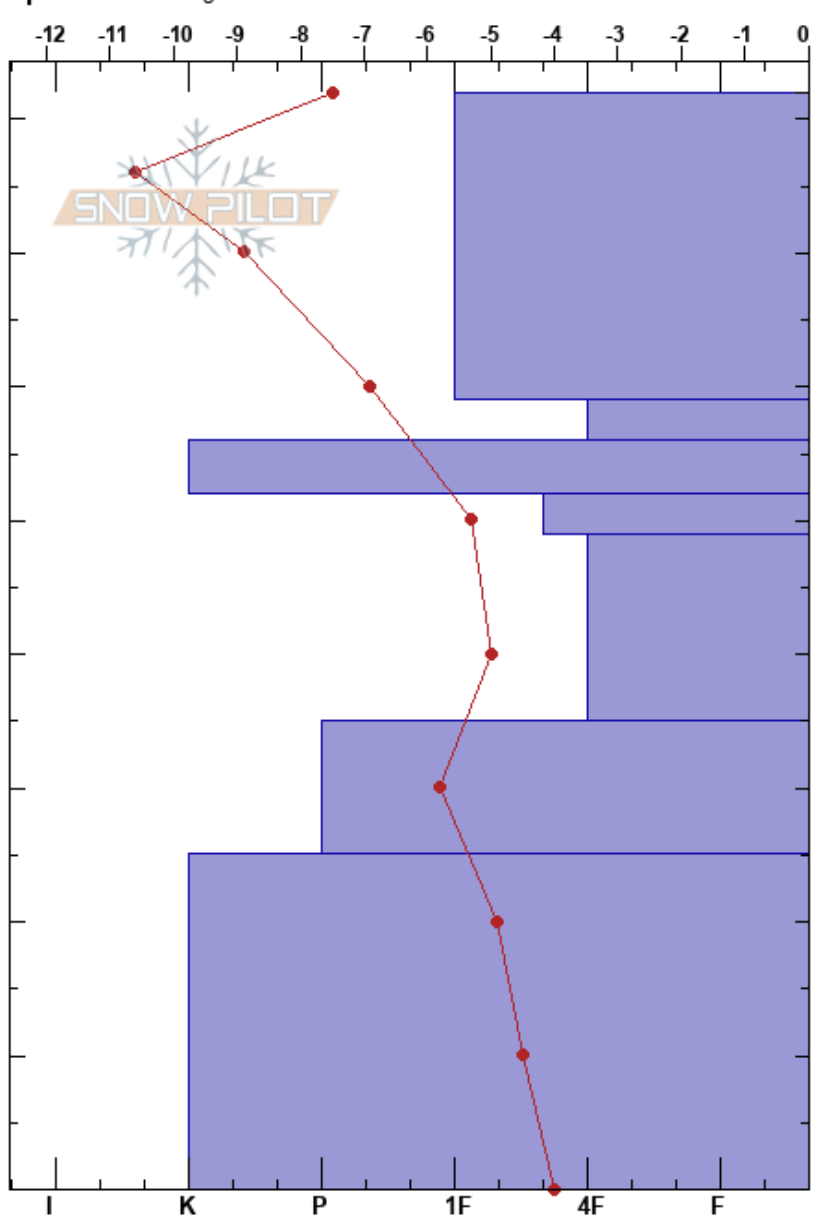

Mo's Bowl Fingers
 San Francisco Peaks
 AZ
 Elevation: 11650 ft
 Aspect: 332°
 Specifics: Pit dug in a Ski Area

Jon Miller
 01/20/2019 - 11:30am
 Co-ord: 12S 438035E 3909564N
 Slope Angle: 36°
 Wind Loading: previous

Stability: **HS:82**
 Air Temperature: 0.6°C PF:15 59-56cm:Problematic layer
 Sky Cover: CLR
 Precipitation: NO
 Wind: SW Moderate

Crystal Form	Crystal Size	Moisture	ρ kg/m ³	Stability tests & Layer comments
•	1			
☐	2			
⊙⊙	0.5			← STM @56cm ← CT16, Q2 @56cm ← CT18, Q2 @56cm
☐	1-2			
☐	2			← ECTP24 @45cm
^	3.5-4.5			
^	3-5			

Notes: Fingers of snow below exposed rock bands