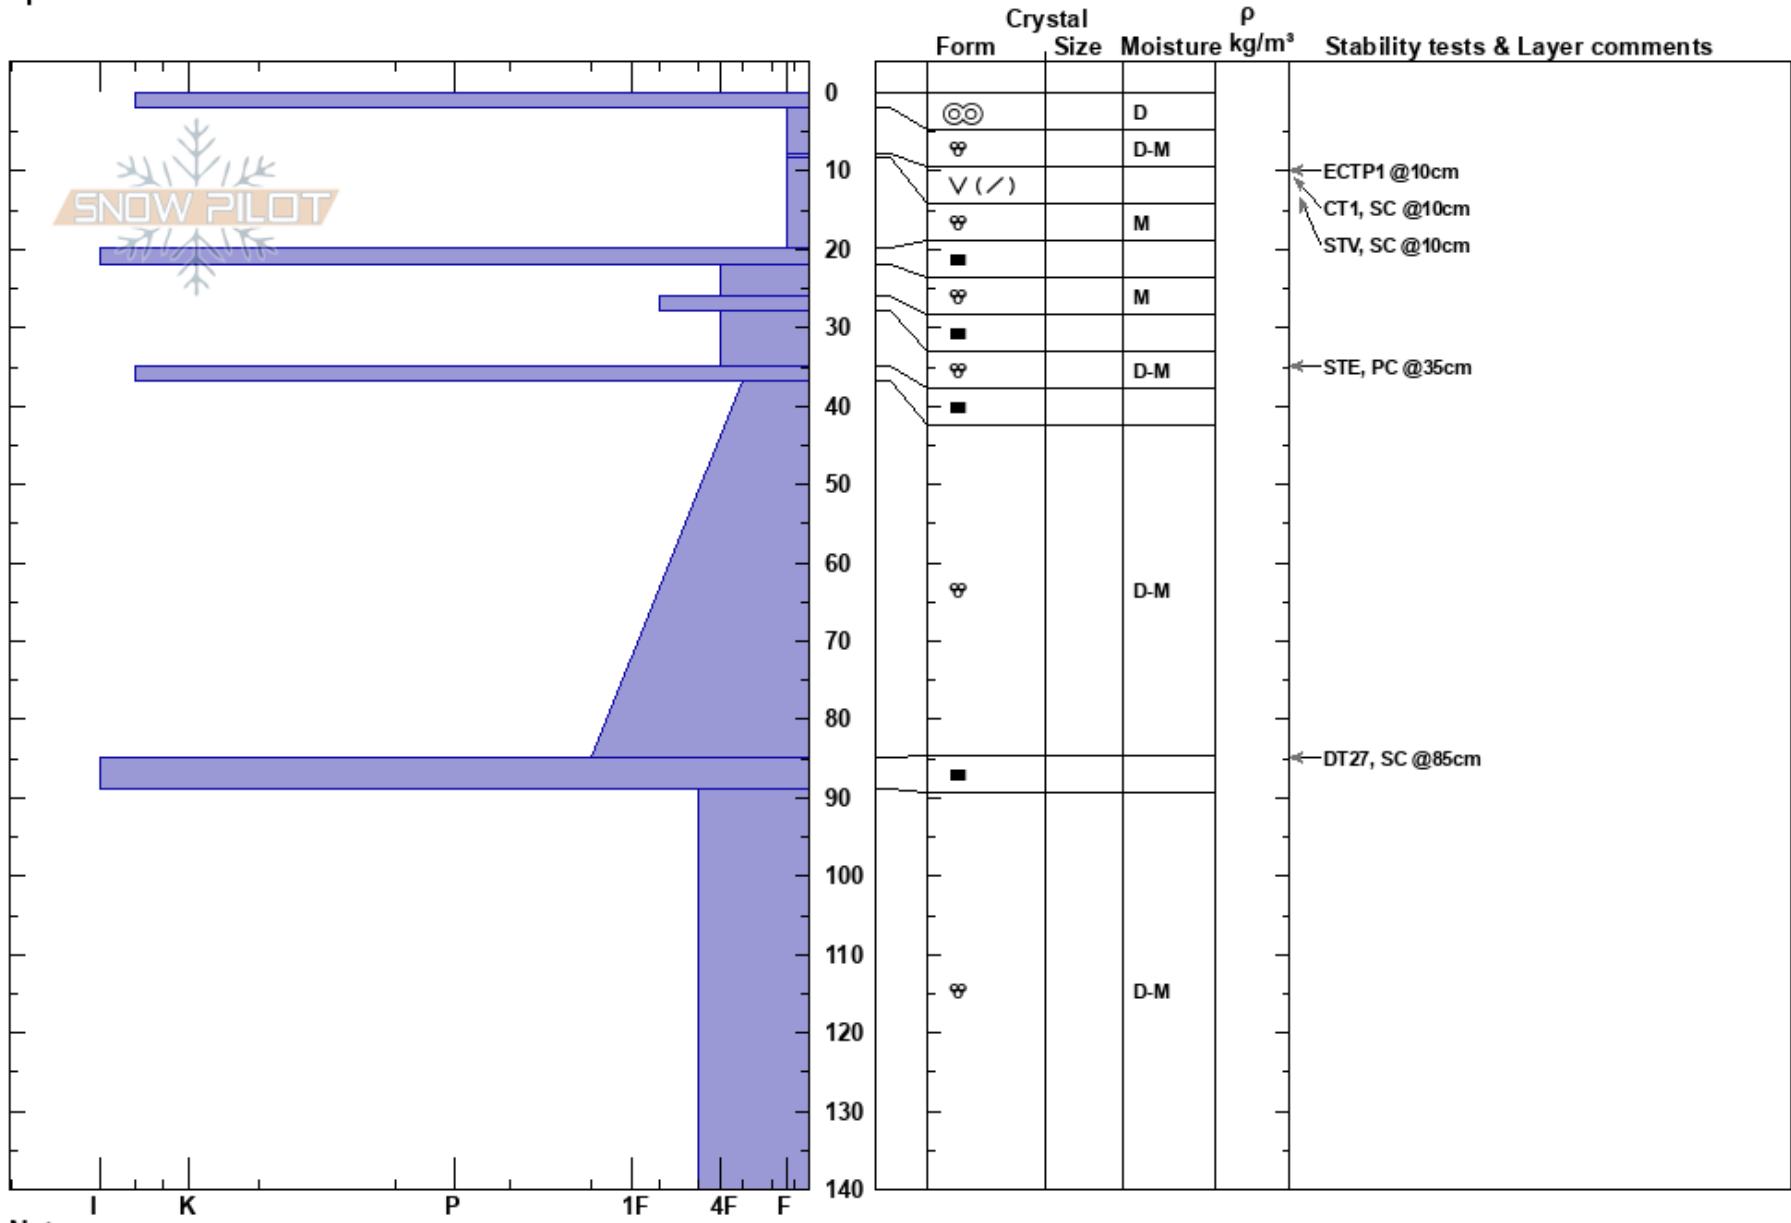

L1 - Fortune Cr  
 Central Cascades, East WA  
 Elevation: 1555 m  
 Aspect: NW  
 Specifics:

Chris Mayer  
 01/26/2019 - 4:00pm  
 Co-ord: 47.47099N, -121.01628W  
 Slope Angle: 17°  
 Wind Loading:

Stability: HS:140  
 Air Temperature: 2°C  
 Sky Cover: CLR  
 Precipitation: NO  
 Wind: Calm  
 Layer Notes: 8-8.4cm: Problematic layer