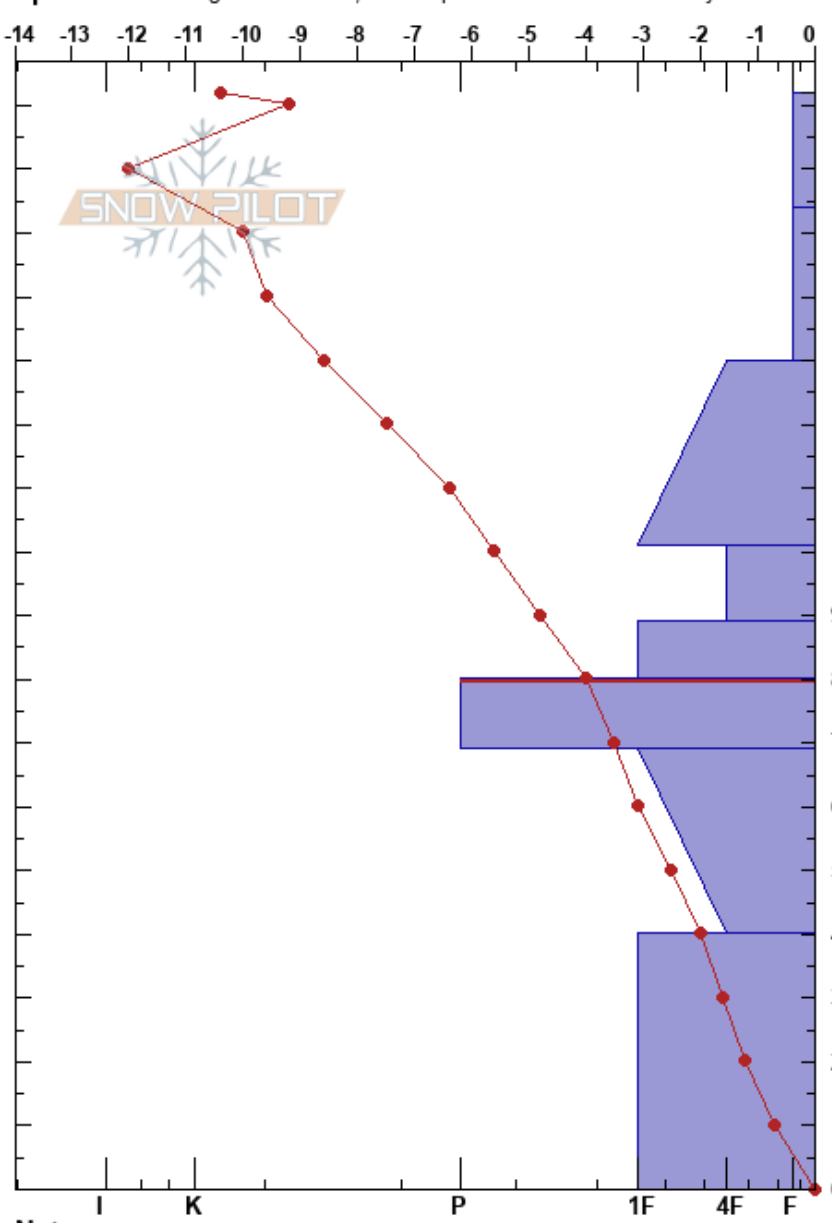

Belles Camp
 Gore Range
 CO
Elevation: 12734 ft
Aspect: S
Specifics: Pit dug in a Ski Area; Pit is representative of backcountry

Raquel Spencer Schifani
 01/25/2019 - 10:00am
Co-ord:
Slope Angle: 12°
Wind Loading: previous

Stability:
Air Temperature: -8.5°C **PF:** 72 80-69cm: Problematic layer
Sky Cover: FEW
Precipitation: S-1
Wind: SE Calm

Layer Notes:

Depth (cm)	Crystal		ρ kg/m ³	Stability tests & Layer comments
	Form	Size		
172				
160	+	0.5		
150				← CTV, SP @154cm New Snow
140	+	1		
130				← CTV, SP @130cm Previous day's storm
120	/	0.3		
110				
100	/ (●)	0.3		
90				
80	●	0.5		
70	⊖	1		
60				
50	□	1		
40				
30				
20	□	1		
10				
0				