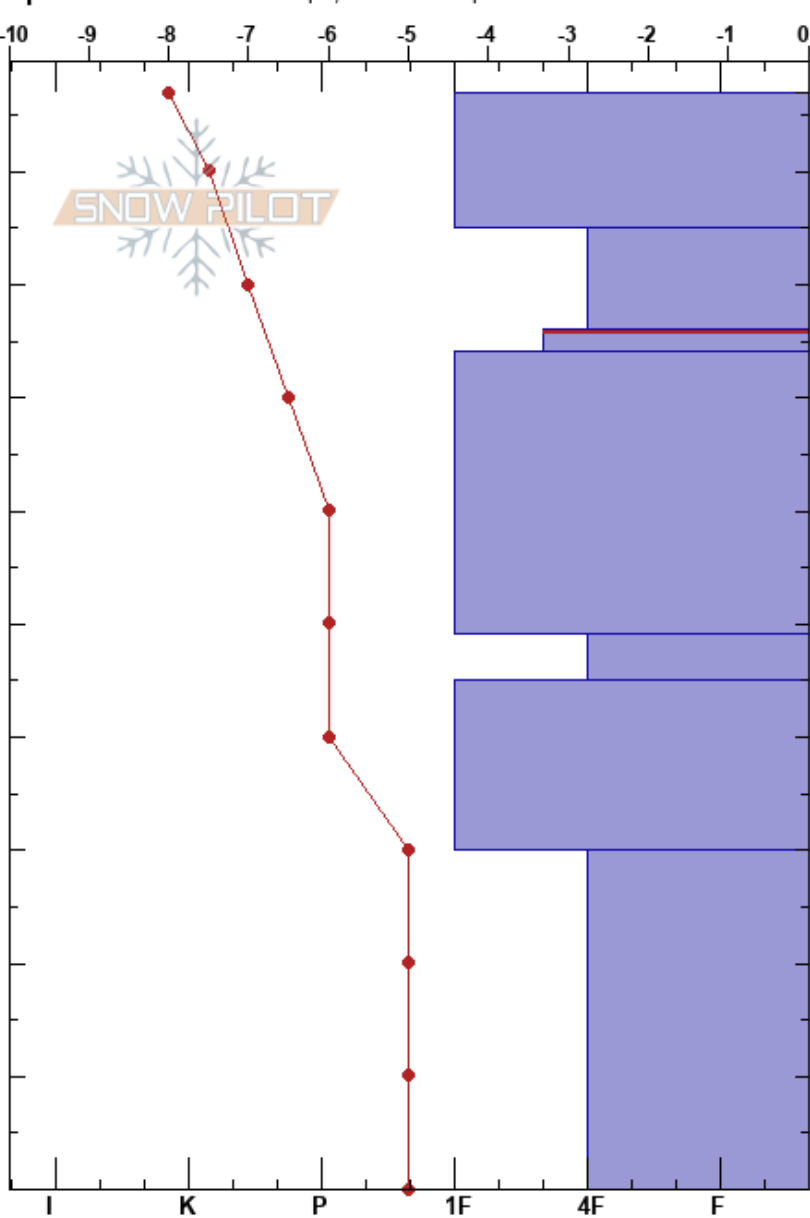

Dutchmans
 San Francisco Peaks
 AZ
 Elevation: 10296 ft
 Aspect: 280°

Rick Stanionis
 01/26/2019 - 11:40am
 Co-ord: 12S 436682W 3910925N
 Slope Angle: 28°
 Wind Loading: previous

Stability: **HS:97**
 Air Temperature: 2°C PF:25 76-74cm:Problematic layer
 Sky Cover: CLR
 Precipitation: NO
 Wind: N Moderate

Specifics: Ski tracks on slope; We skied slope

Height (cm)	Crystal		ρ kg/m ³	Stability tests & Layer comments
	Form	Size		
97				
90	•	1		
80	•			
76	☒			← RB6, Q3 @ 76cm
70				
60	⊖			
50	☒			← STM @ 49cm
40	⊖			
30	^			
20				
10				
0				CTN ECTX