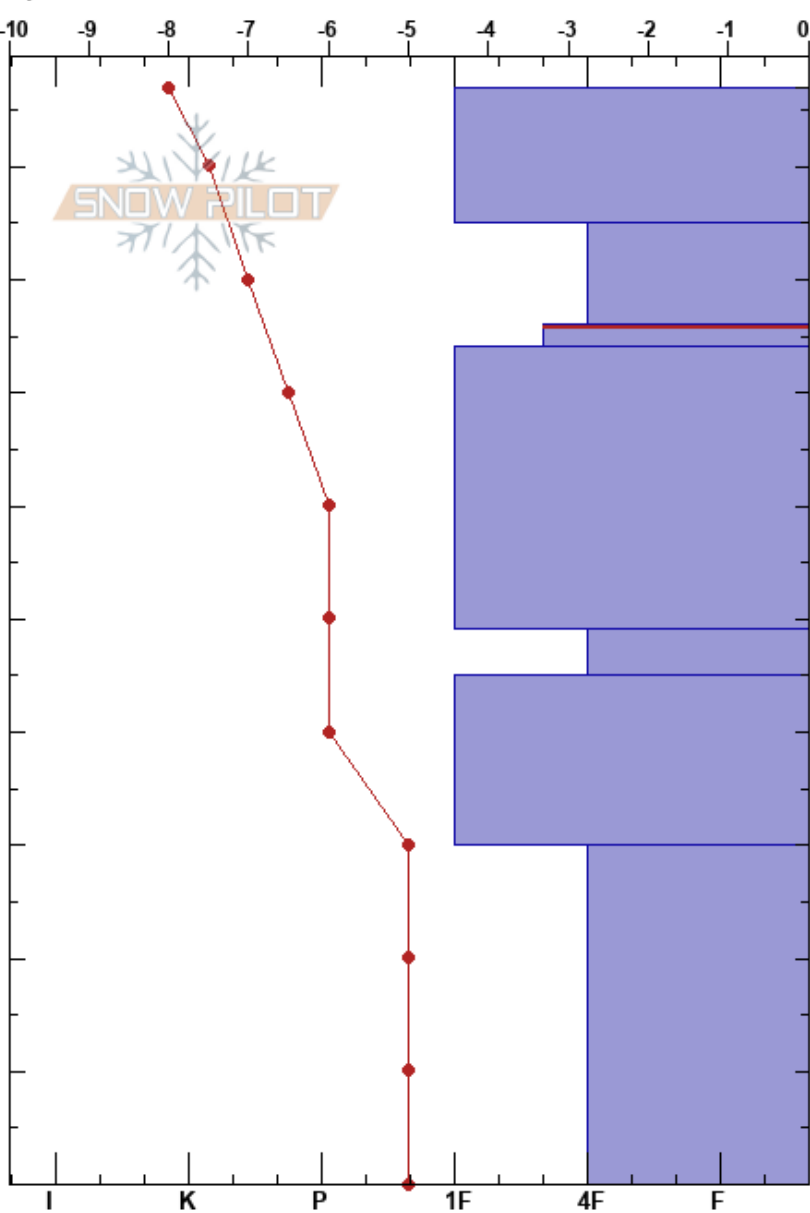

Dutchmans
 San Francisco Peaks
 AZ
 Elevation: 10296 ft
 Aspect: 280°

Rick Stanionis
 01/26/2019 - 11:40am
 Co-ord: 12S 436682W 3910925N
 Slope Angle: 28°
 Wind Loading: previous

Stability: **HS:97**
 Air Temperature: 2°C PF:25 76-74cm:Problematic layer
 Sky Cover: CLR
 Precipitation: NO
 Wind: N Moderate

Specifics: Ski tracks on slope; We skied slope

Elevation (cm)	Crystal		Moisture	ρ kg/m ³	Stability tests & Layer comments
	Form	Size			
97					
90	•	1			
80	•				
76	☒				← RB6, Q3 @ 76cm
70					
60	⊖				
50	☒				← STM @ 49cm
40	⊖				
30	^				
20					
10					
0					CTN ECTX