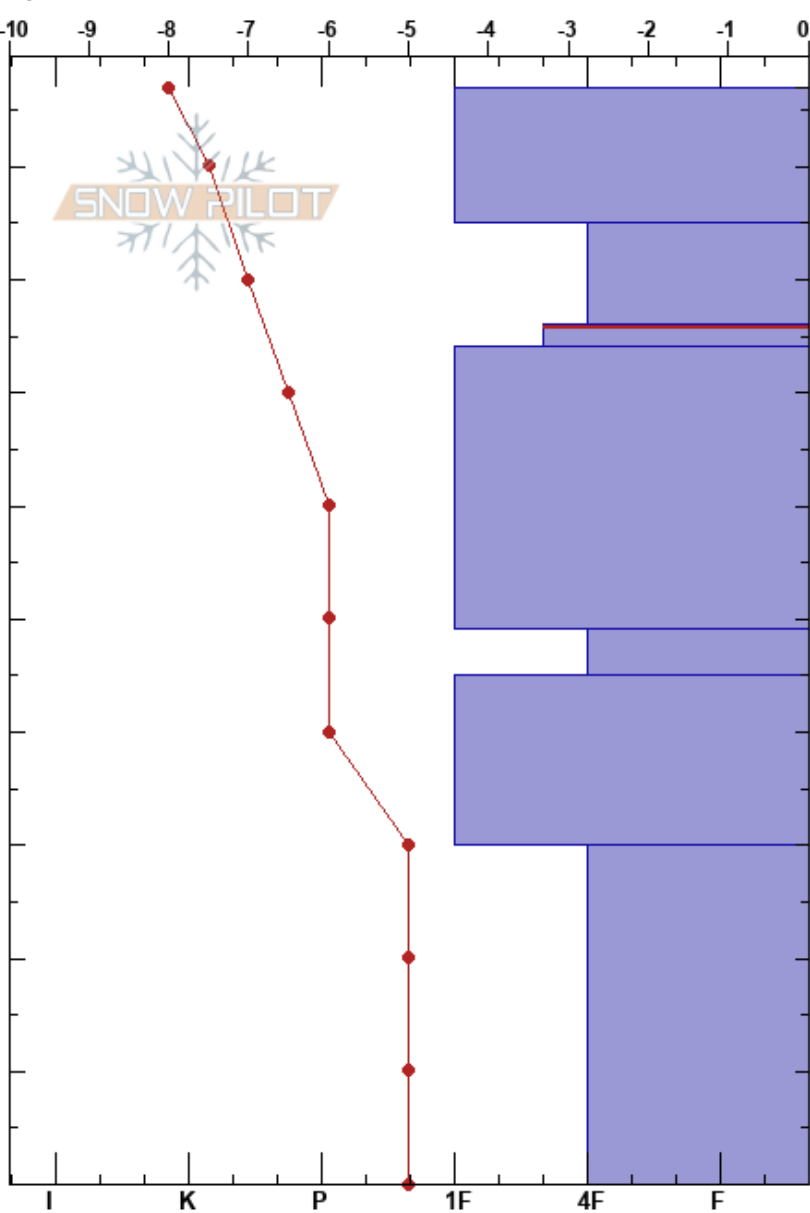

Dutchmans
 San Francisco Peaks
 AZ
 Elevation: 10296 ft
 Aspect: 280°

Rick Stanionis
 01/26/2019 - 11:40am
 Co-ord: 12S 436682W 3910925N
 Slope Angle: 28°
 Wind Loading: previous

Stability: **HS:97**
 Air Temperature: 2°C PF:25 76-74cm:Problematic layer
 Sky Cover: CLR
 Precipitation: NO
 Wind: N Moderate

Specifics: Ski tracks on slope; We skied slope

Height (cm)	Crystal		Moisture	ρ kg/m ³	Stability tests & Layer comments
	Form	Size			
97					
90	•	1			
80	•				
76	☒				← RB6, Q3 @ 76cm
70					
60	⊖				
50	☒				← STM @ 49cm
40	⊖				
30	^				
20					
10					
0					CTN ECTX