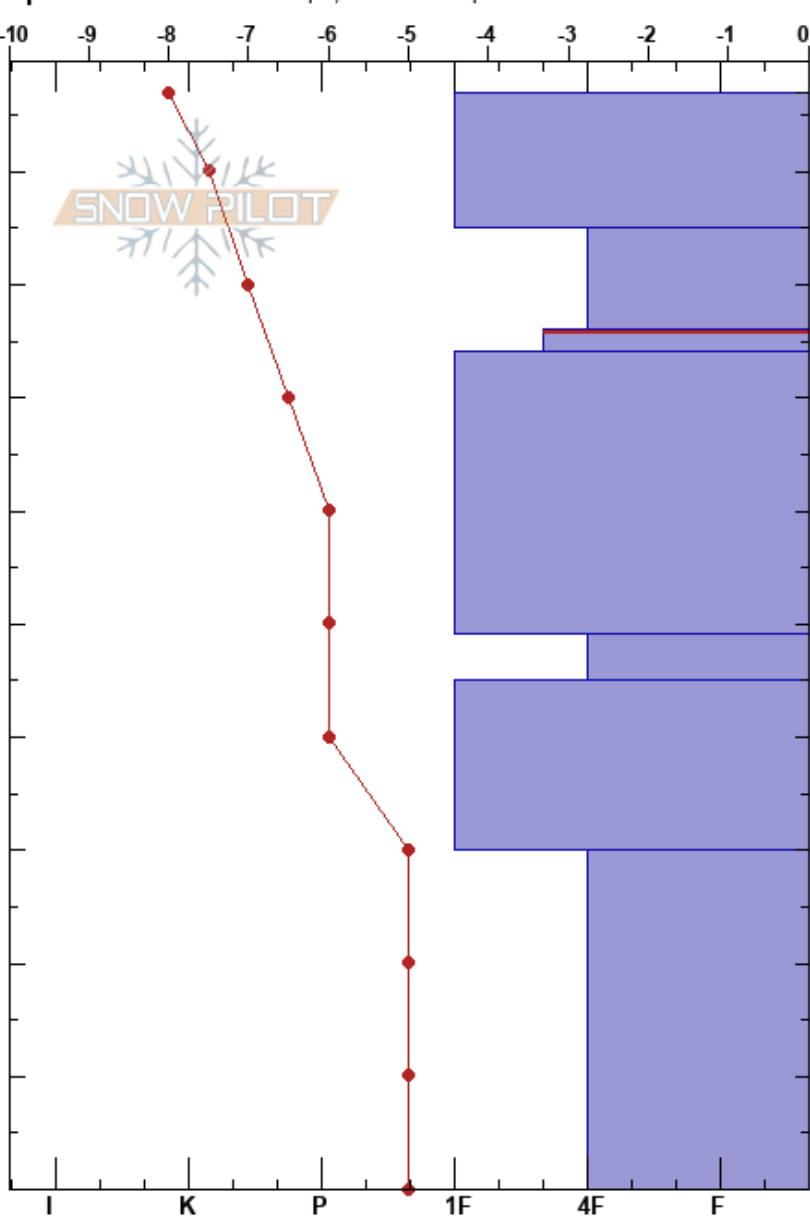

Dutchmans
 San Francisco Peaks
 AZ
 Elevation: 10296 ft
 Aspect: 280°

Rick Stanionis
 01/26/2019 - 11:40am
 Co-ord: 12S 436682W 3910925N
 Slope Angle: 28°
 Wind Loading: previous

Stability: **HS:97**
 Air Temperature: 2°C PF:25 76-74cm:Problematic layer
 Sky Cover: CLR
 Precipitation: NO
 Wind: N Moderate

Specifics: Ski tracks on slope; We skied slope

Height (cm)	Crystal		Moisture	ρ kg/m ³	Stability tests & Layer comments
	Form	Size			
97					
90	•	1			
80	•				
76	☒				← RB6, Q3 @ 76cm
70					
60	⊖				
50	☒				← STM @ 49cm
40	⊖				
30	^				
20					
10					
0					CTN ECTX