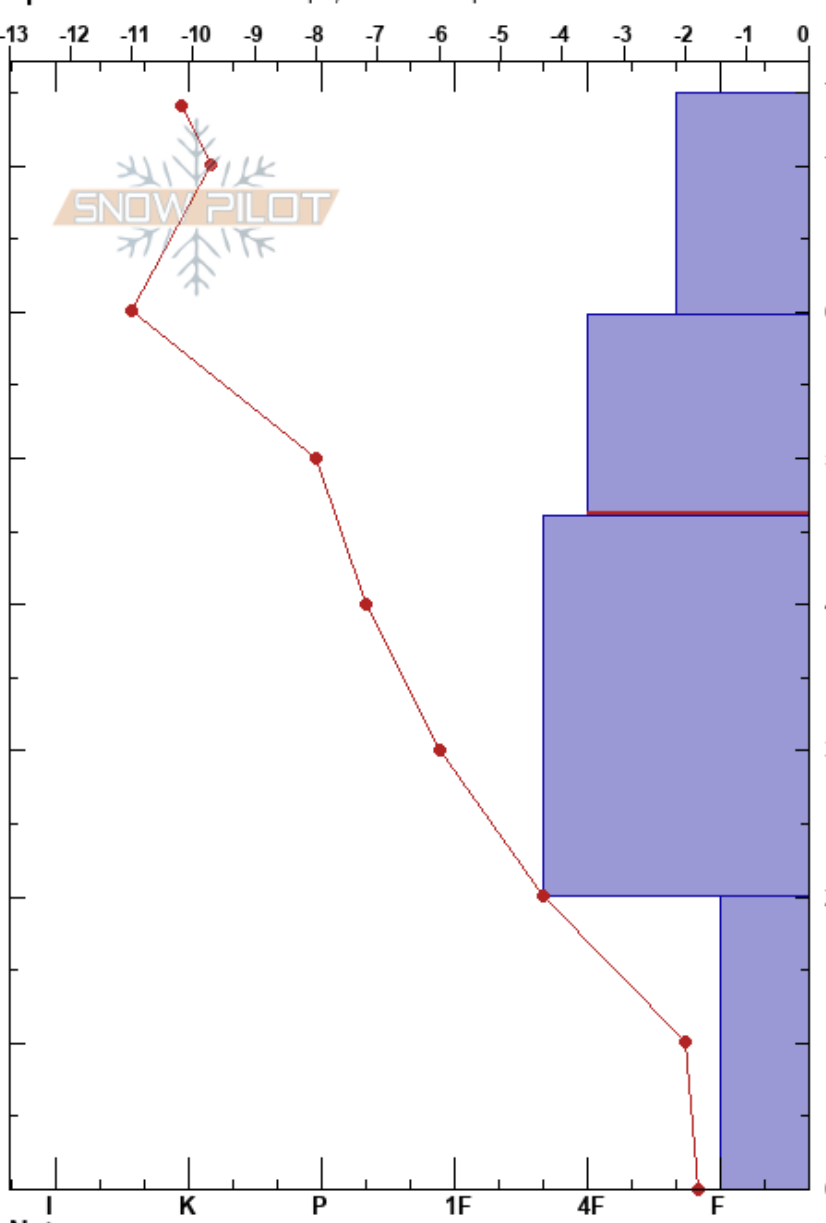

Telemark Slide runout David Lovejoy
 Kachina Peaks 01/26/2019 - 12:00pm
 AZ
Elevation:
Aspect: 360°
Specifics: Ski tracks on slope; We skied slope

Stability: **HS:**75 **Layer Notes:**
Air Temperature: -1.5°C **PS:** 15 59.8-46cm: Problematic layer
Sky Cover: CLR
Precipitation: NO
Wind: Light Breeze

Crystal Form	Crystal Size	Moisture	ρ kg/m ³	Stability tests & Layer comments
/ (B)	0.5-1			← CT12, RP @63cm
⊖	0.5-1			← CT12, RP @46cm ← ECTN14 @46cm
□	1			
^	1.5-2.5			← 2x CT22, RP @20cm also score 11 at thu