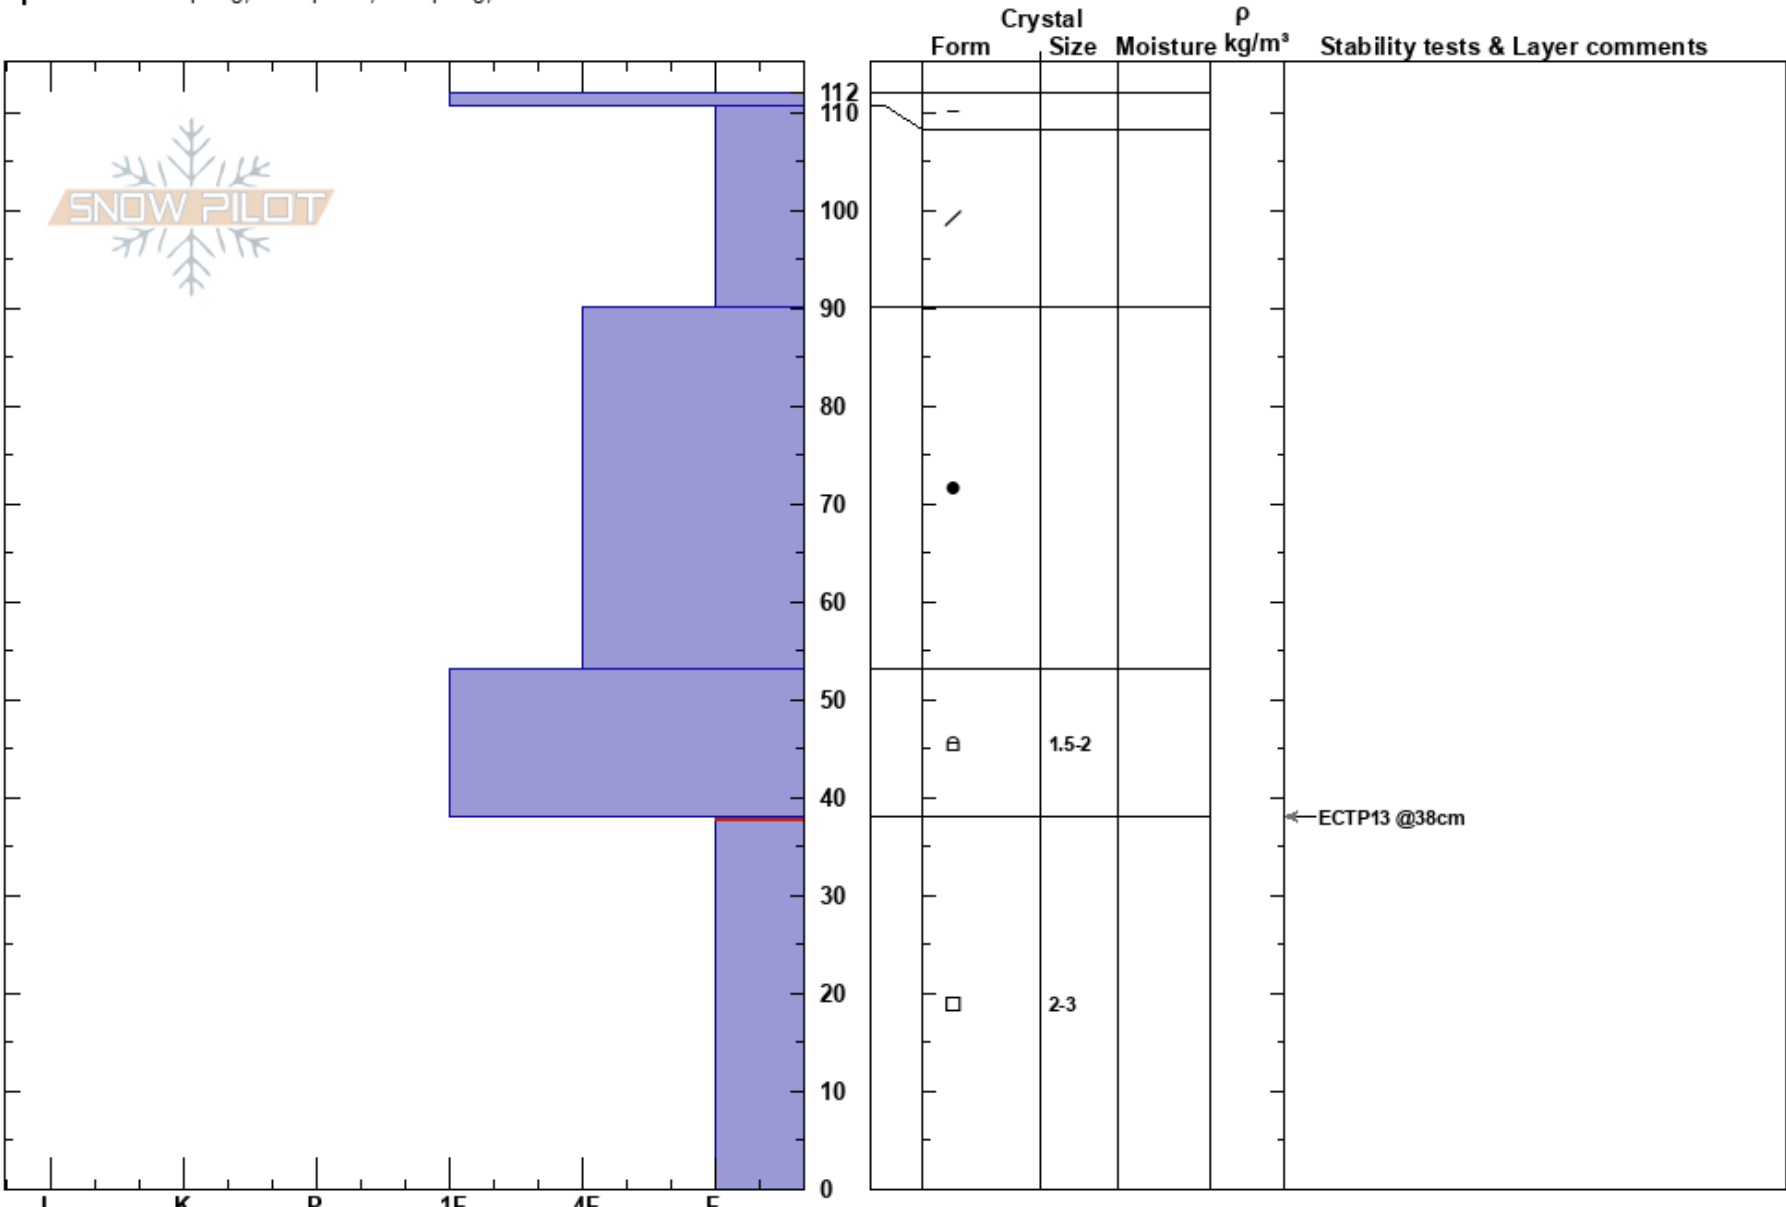

Deer Creek
 Madison Range-N
 MT
 Elevation: 8130 ft
 Aspect: E
 Specifics: Collapsing, widespread; Collapsing, localized

Alexis Alloway
 01/26/2019 - 2:30pm
 Co-ord: 12T 482073E 5017986N
 Slope Angle: 17°
 Wind Loading: no

Stability: Poor
 Air Temperature: -2°C
 Sky Cover: SCT
 Precipitation: NO
 Wind: SW Light Breeze

HS:112
 PF:80
 PS:20
 38-0cm: Problematic layer

Notes: We observed many, widespread whumphs on E aspects above 7400' that propagated hundreds of feet and were audible from several hundred feet away. Solar aspects heated up mid-day; we observed water dripping from the trees and the snow surface was either damp or sun-crusted.