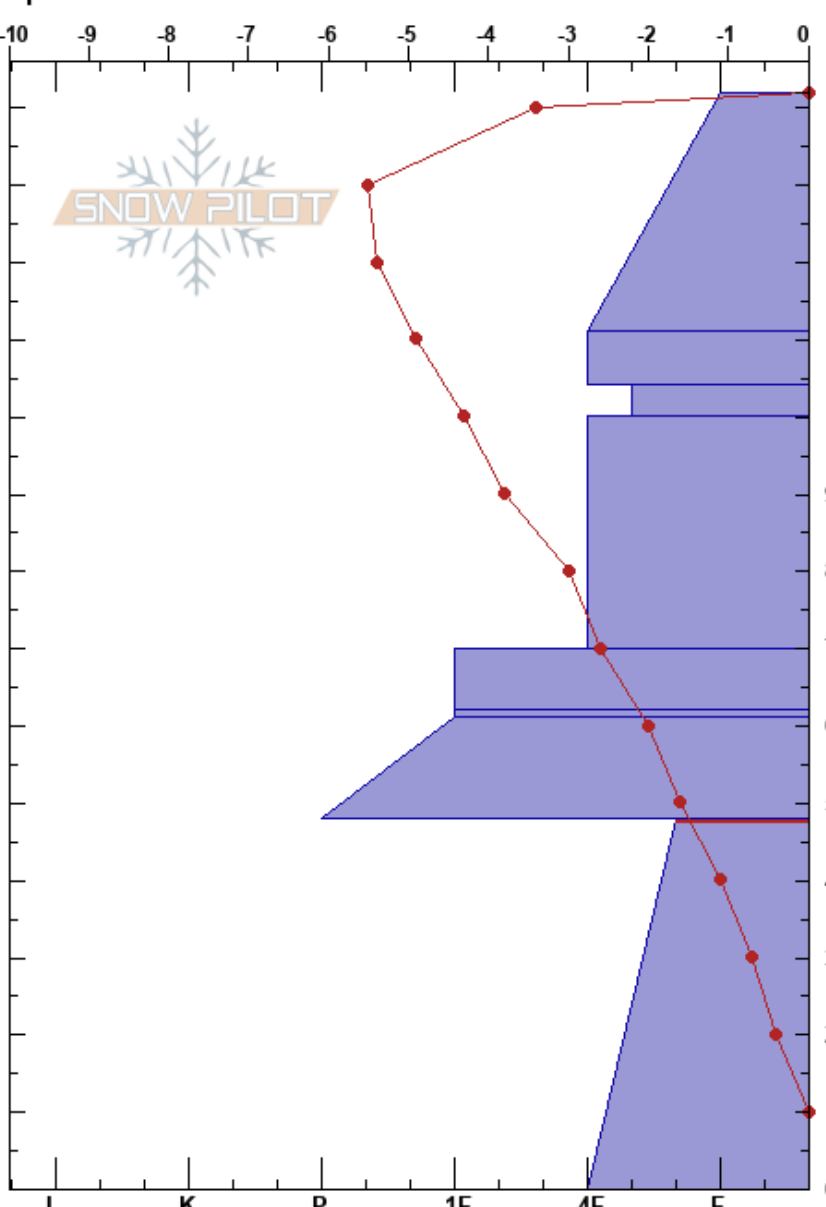

PUnta B. Old Growth
 Eastern Sierra Nevada
 CA
 Elevation: 9700 ft
 Aspect: N
 Specifics:

Steve Mace
 01/26/2019 - 2:00pm
 Co-ord:
 Slope Angle: 30°
 Wind Loading:

Stability:
 Air Temperature: 2.6°C
 Sky Cover: FEW
 Precipitation: NO
 Wind: Calm

HS:142
 PF:30
 48-0cm: Problematic layer

Form	Crystal		ρ kg/m ³	Stability tests & Layer comments
	Size	Moisture		
/	1			
•	1			
⊗	2-4			
☐	1			
•	1			
☐	0.5			
☐	0.5-1			
☐	1-3			

Notes:

ECTX X2