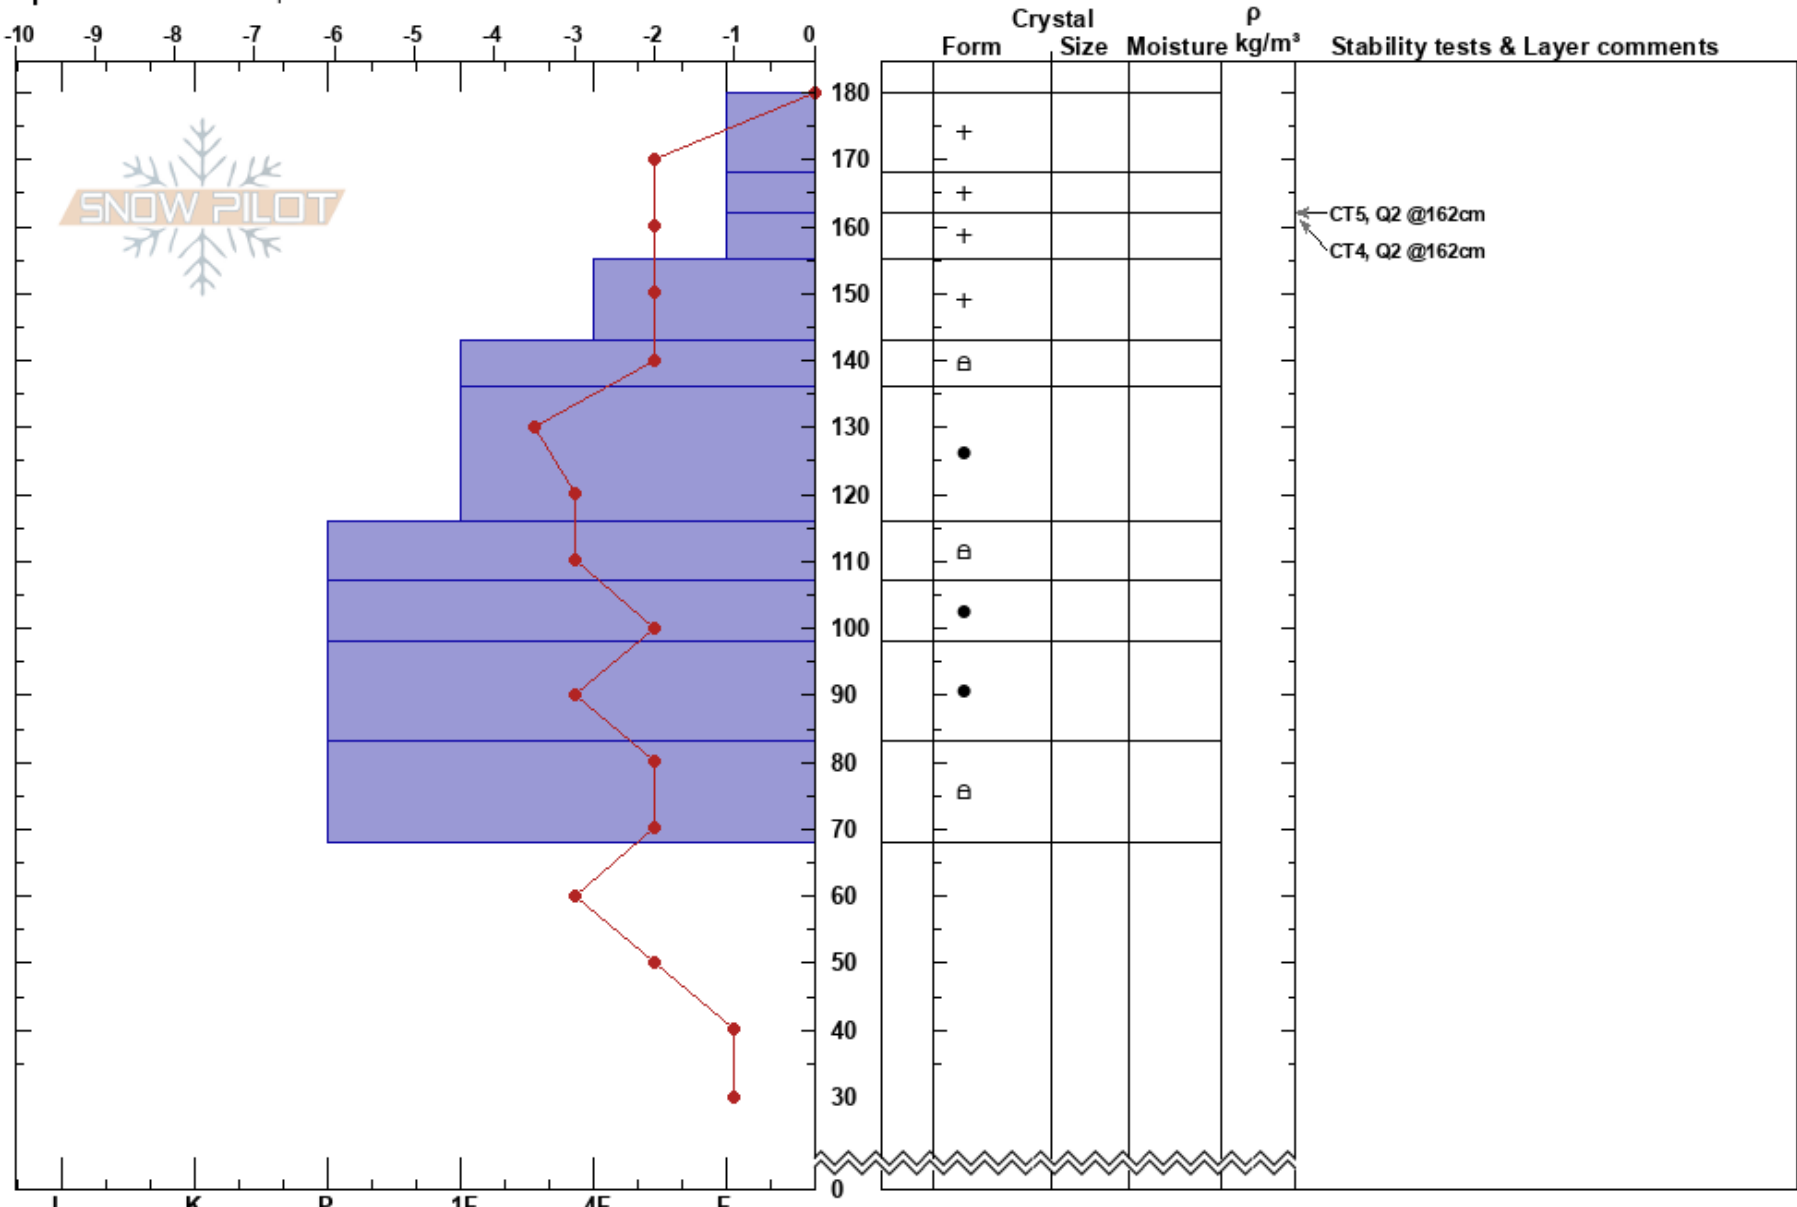

Burke Ridge
 Bitterroot
 ID
 Elevation: 6300 ft
 Aspect: 60°
 Specifics: We skied slope

Melissa Hendrickson
 01/19/2017 - 1:00pm
 Co-ord: 47.52376N, -115.71080W
 Slope Angle: 36°
 Wind Loading: no

Stability: Good
 Air Temperature: -1°C
 Sky Cover: OVC
 Precipitation: S1
 Wind: W Light Breeze

HS: 180
 PS: 30
 168-162cm: Problematic layer

Notes: New snow slab (from 180 down to 162) on top is layer of concern, not heavy right now, but could become more problematic as it settles or receives additional loading. Currently the SWE is 11% in this layer. Areas of concern are greater in windloaded open areas.