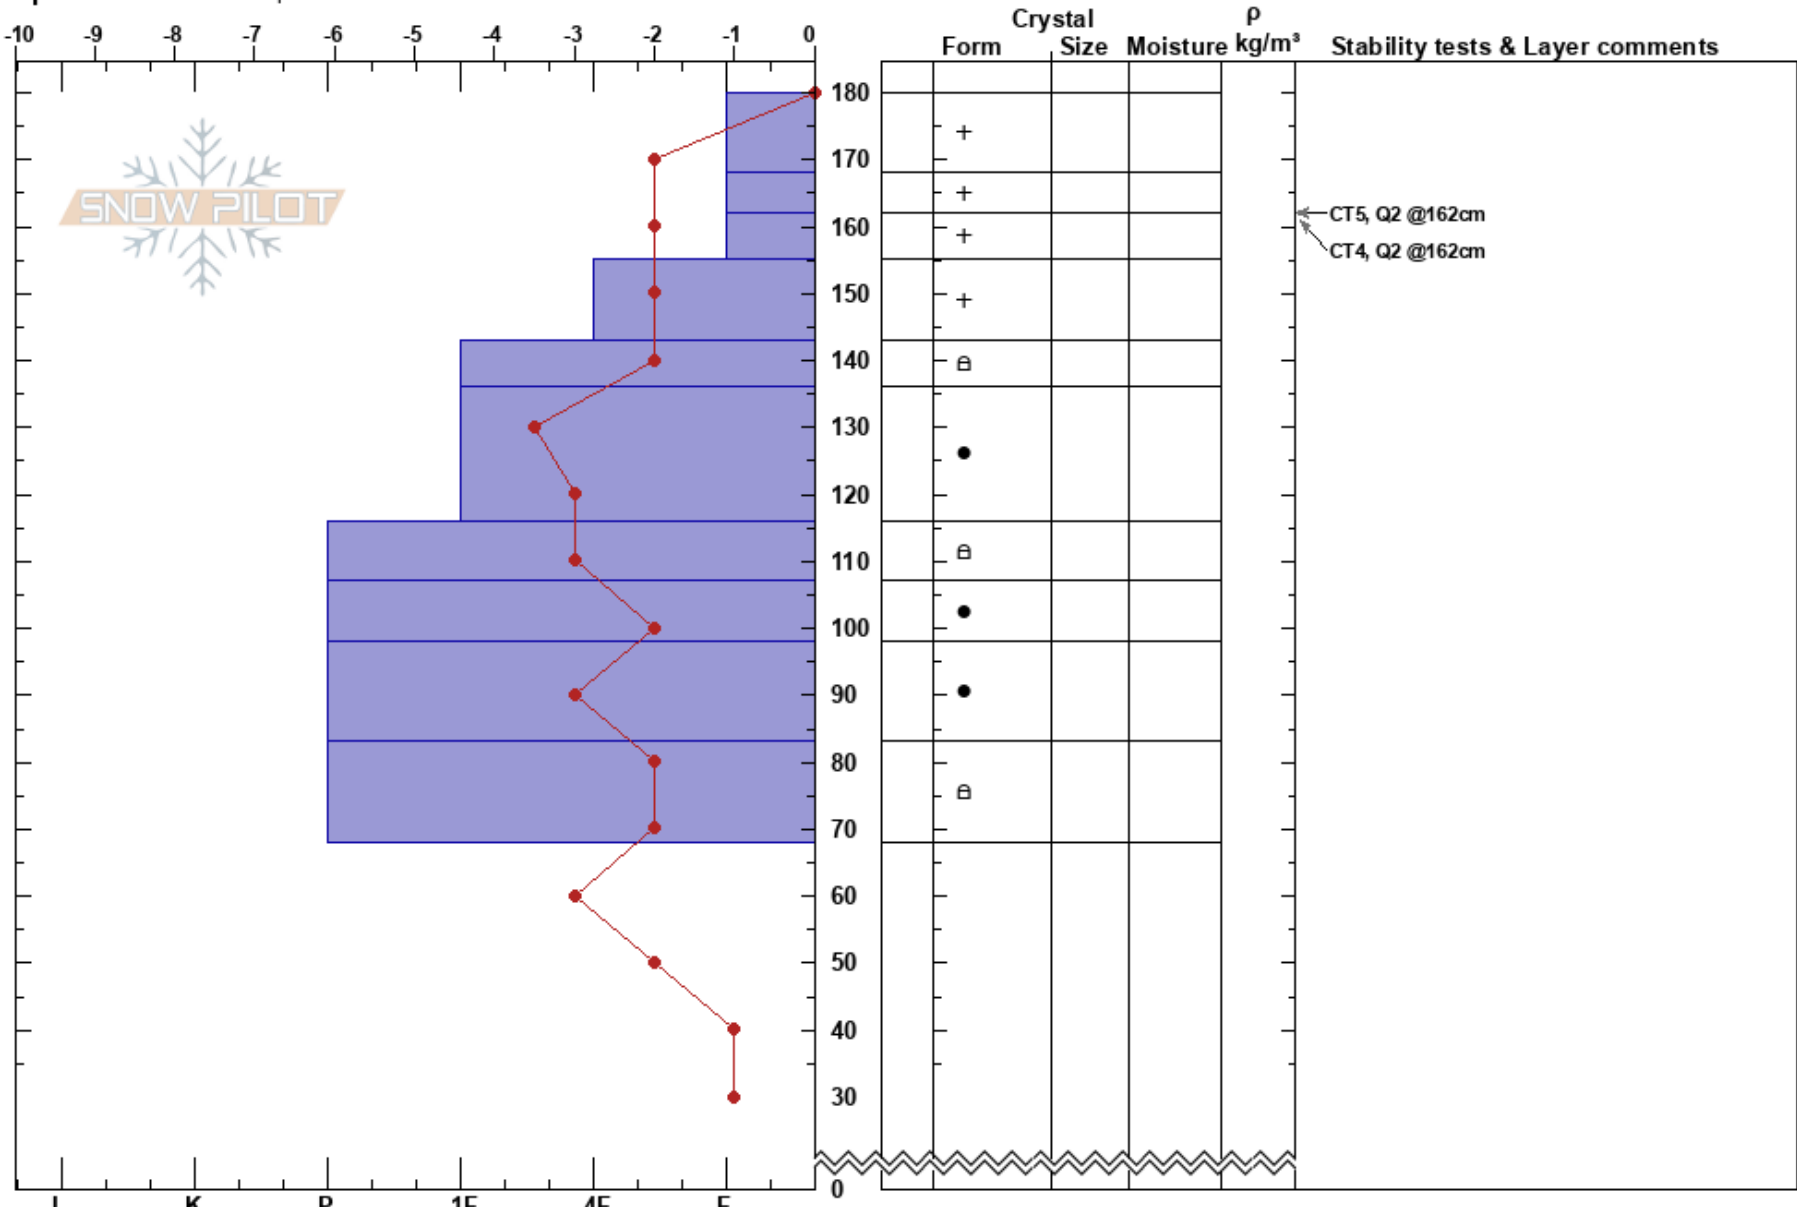

Burke Ridge  
 Bitterroot  
 ID  
 Elevation: 6300 ft  
 Aspect: 60°  
 Specifics: We skied slope

Melissa Hendrickson  
 01/19/2017 - 1:00pm  
 Co-ord: 47.52376N, -115.71080W  
 Slope Angle: 36°  
 Wind Loading: no

Stability: Good  
 Air Temperature: -1°C  
 Sky Cover: OVC  
 Precipitation: S1  
 Wind: W Light Breeze

HS: 180  
 PS: 30  
 168-162cm: Problematic layer

**Notes:** New snow slab (from 180 down to 162) on top is layer of concern, not heavy right now, but could become more problematic as it settles or receives additional loading. Currently the SWE is 11% in this layer. Areas of concern are greater in windloaded open areas.