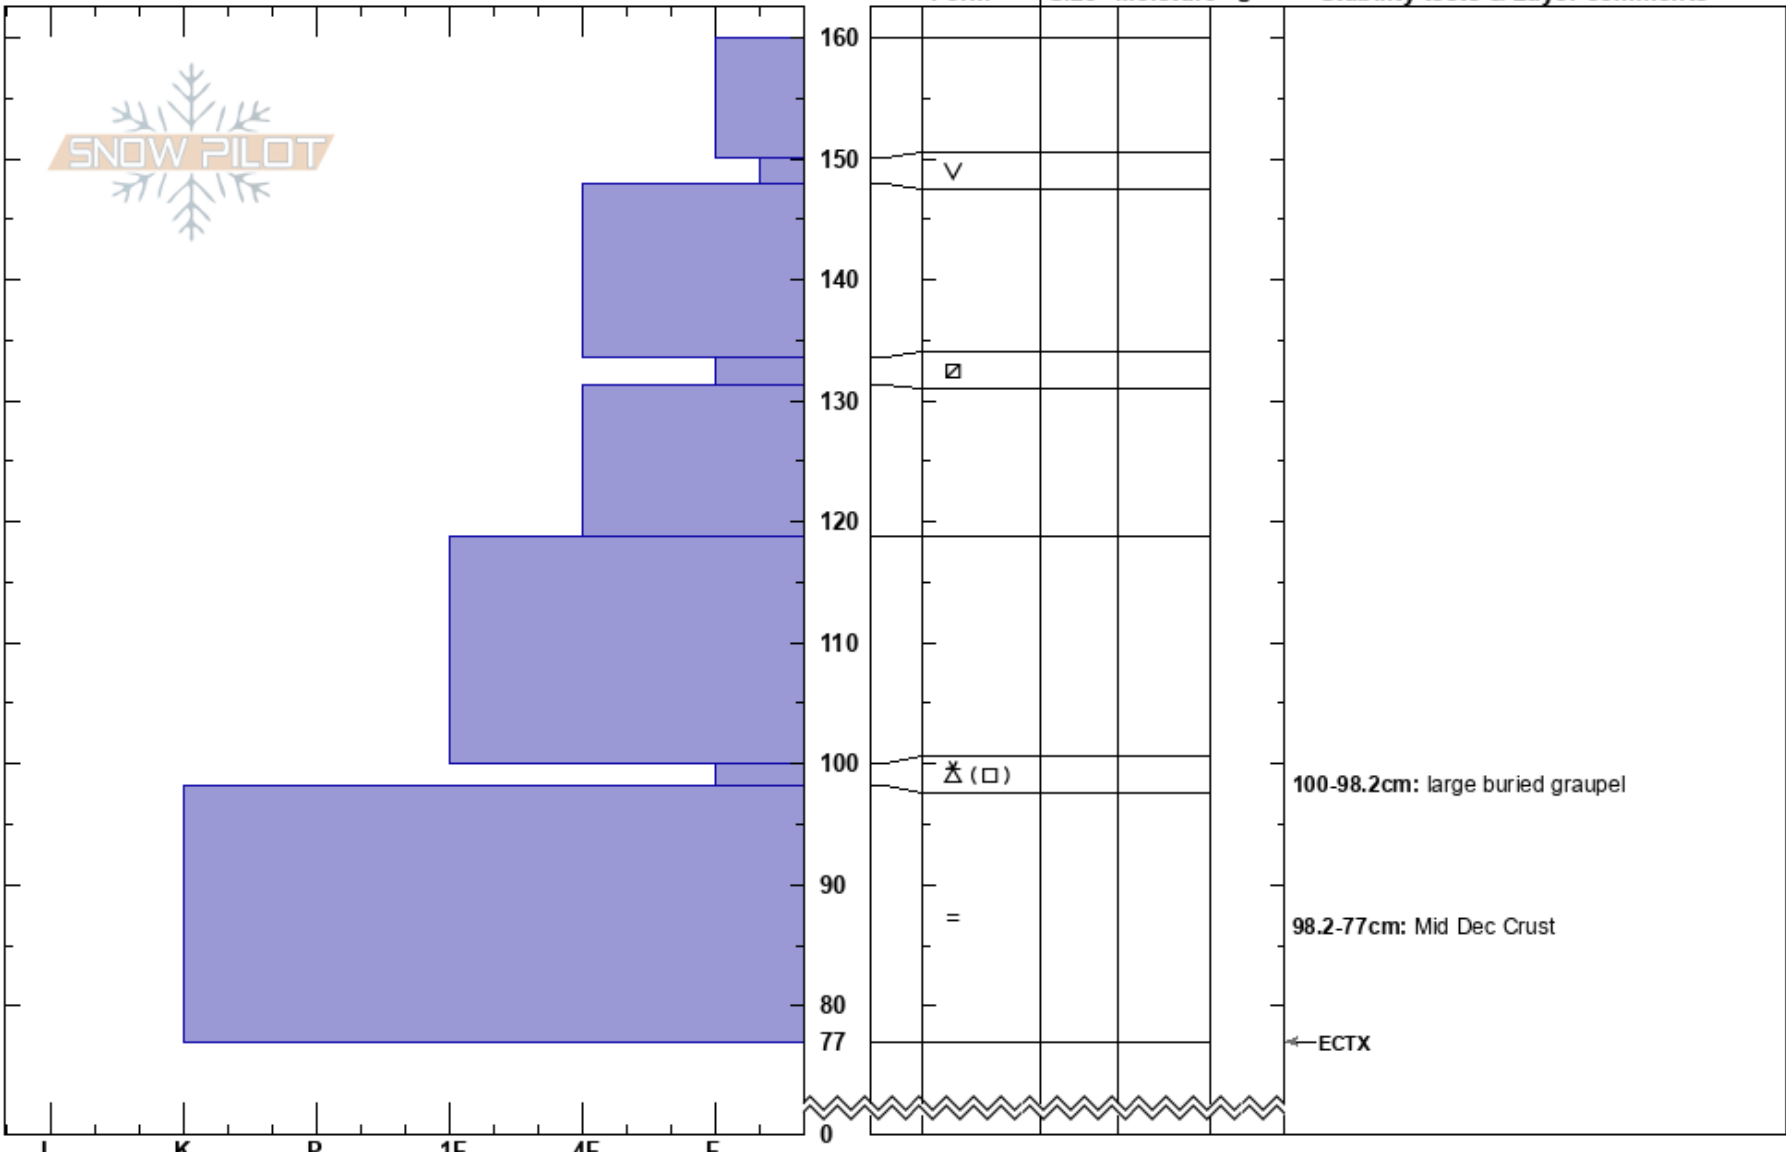

Cutler Ridge  
Northern Wasatch  
UT  
Elevation: 7400 ft  
Aspect: 18°  
Specifics:

paige pagnucco  
01/19/2017 - 1:00pm  
Co-ord: 41.37701N, -111.93901W  
Slope Angle: 26°  
Wind Loading: yes

Stability: **HS:160**  
Air Temperature: 24°F PF:40  
Sky Cover: OVC  
Precipitation: GR  
Wind: SW Moderate  
Layer Notes:  
100-98.2cm: large buried graupel  
100-98.2cm: Problematic layer  
98.2-77cm: Mid Dec Crust