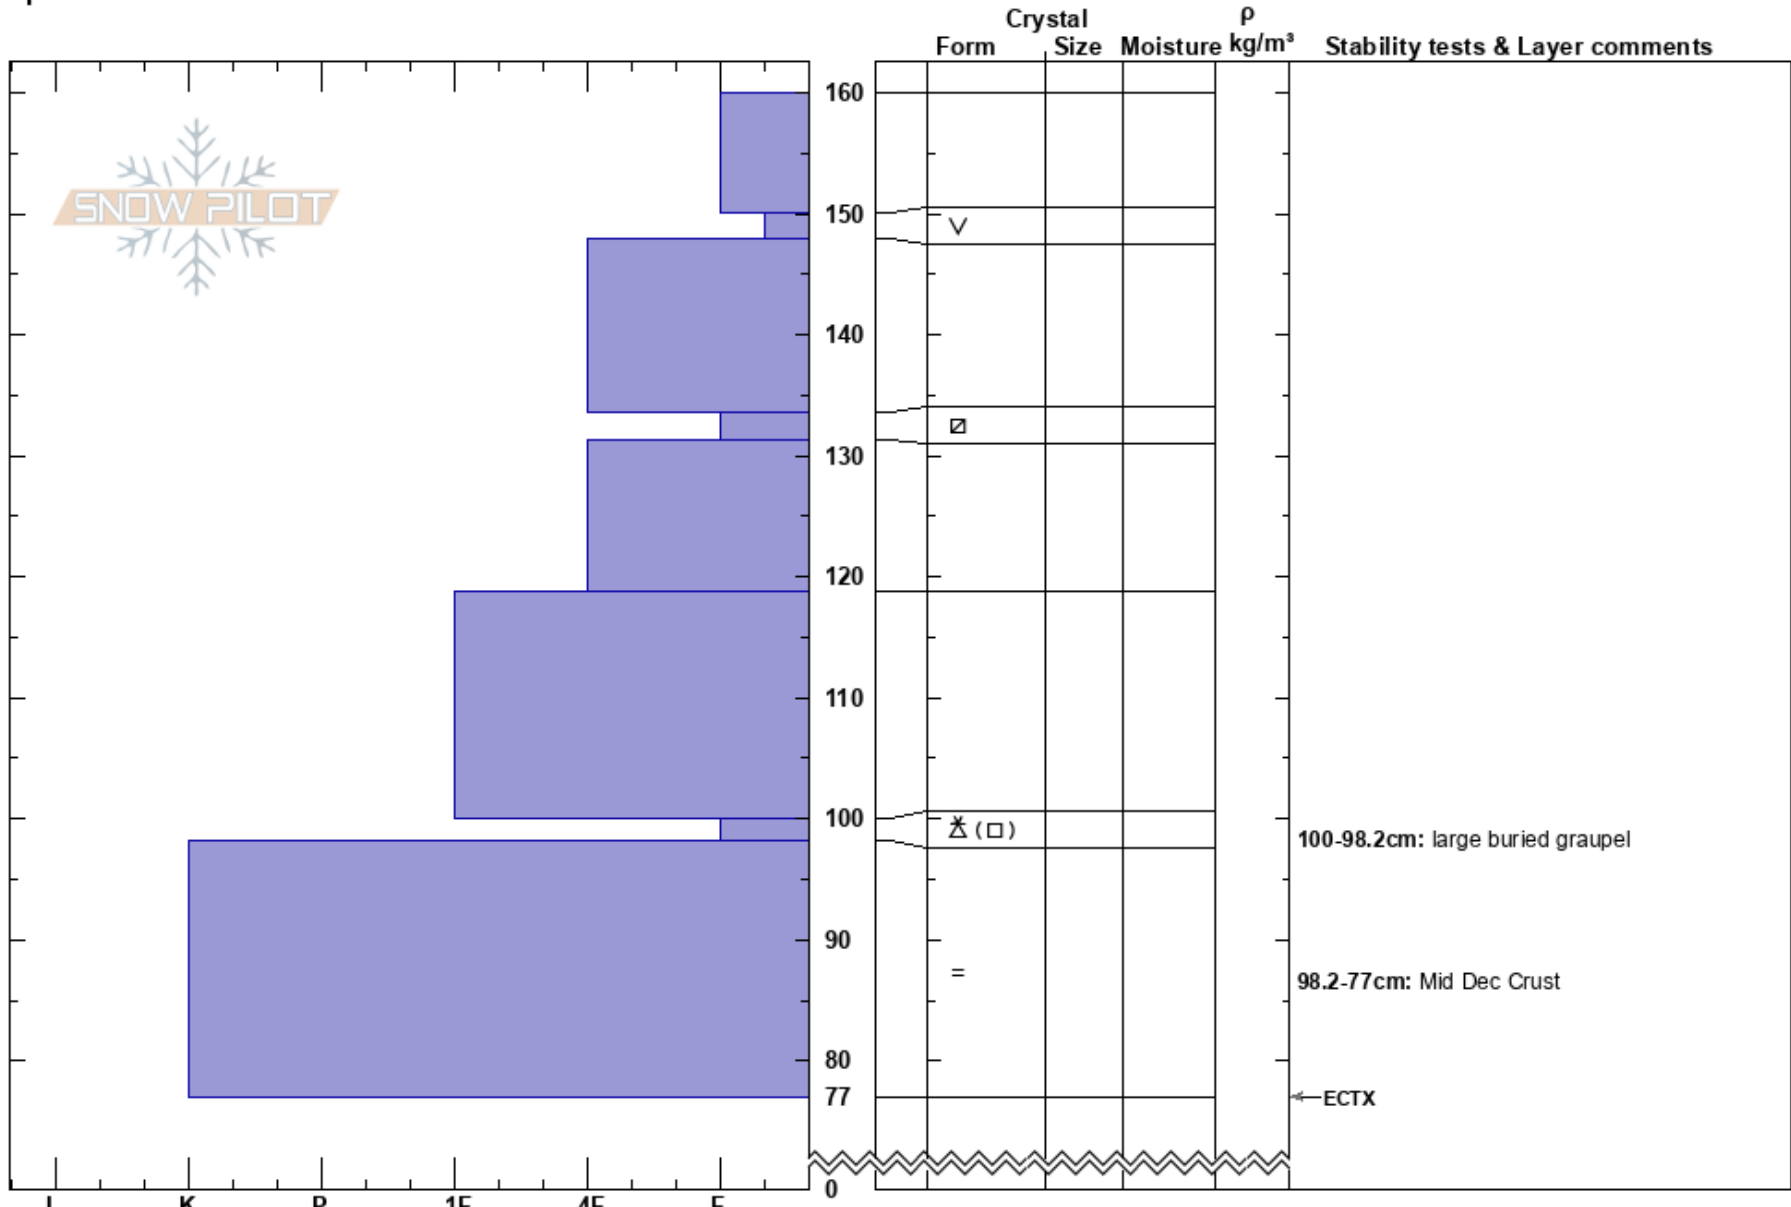

Cutler Ridge  
 Northern Wasatch  
 UT  
 Elevation: 7400 ft  
 Aspect: 18°  
 Specifics:

paige pagnucco  
 01/19/2017 - 1:00pm  
 Co-ord: 41.37701N, -111.93901W  
 Slope Angle: 26°  
 Wind Loading: yes

Stability: **HS:160**  
 Air Temperature: 24°F PF:40  
 Sky Cover: OVC  
 Precipitation: GR  
 Wind: SW Moderate

Layer Notes:  
 100-98.2cm: large buried graupel  
 100-98.2cm: Problematic layer  
 98.2-77cm: Mid Dec Crust