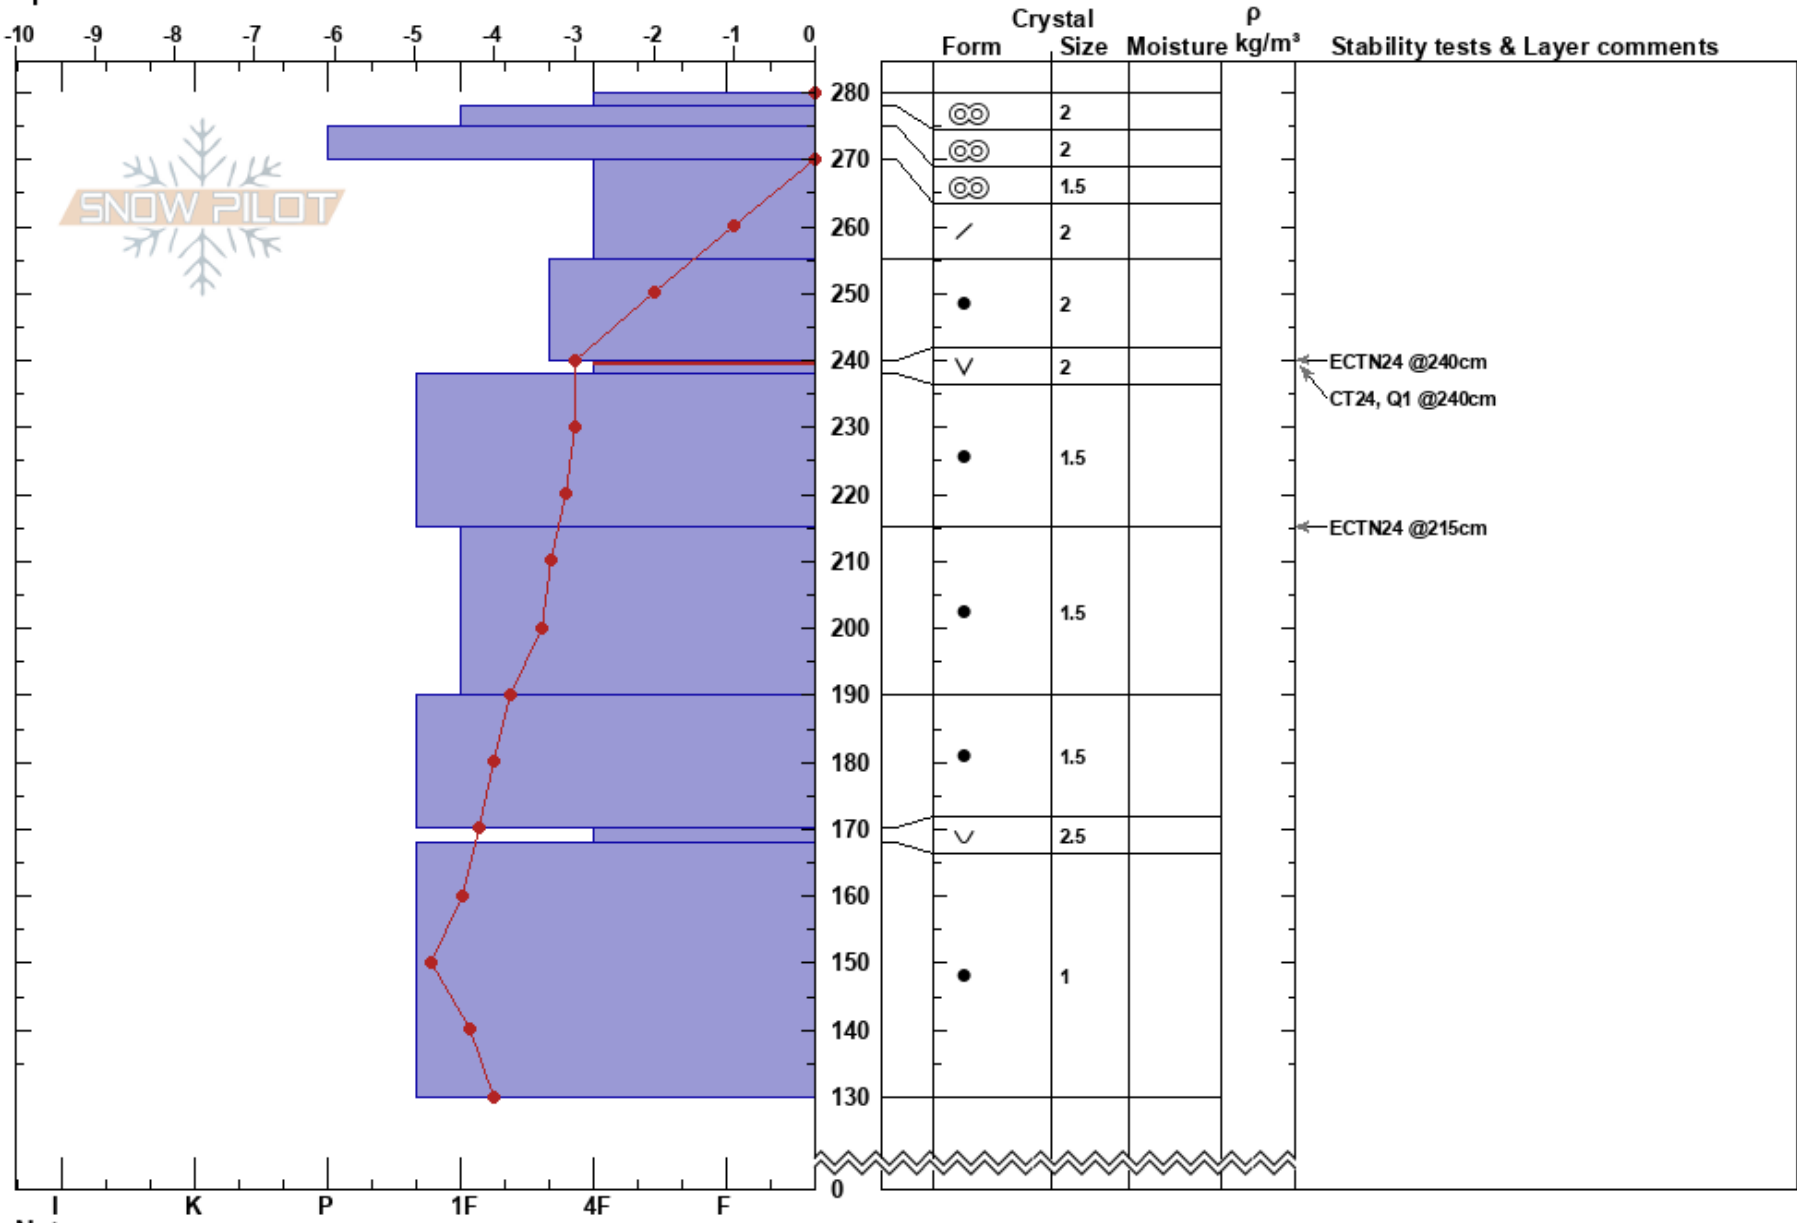

Poison Canyon
 Sierra Nevada
 CA
 Elevation: 2564 m
 Aspect: 300°
 Specifics:

Carlos Romero
 01/19/2019 - 1:30pm
 Co-ord: 10S 760067W 4265053S
 Slope Angle: 26°
 Wind Loading:

Stability:
 Air Temperature: 4°C
 Sky Cover: FEW
 Precipitation: NO
 Wind: SW Light Breeze

HS:280
 PF:25 240-238cm:Problematic layer

Notes: