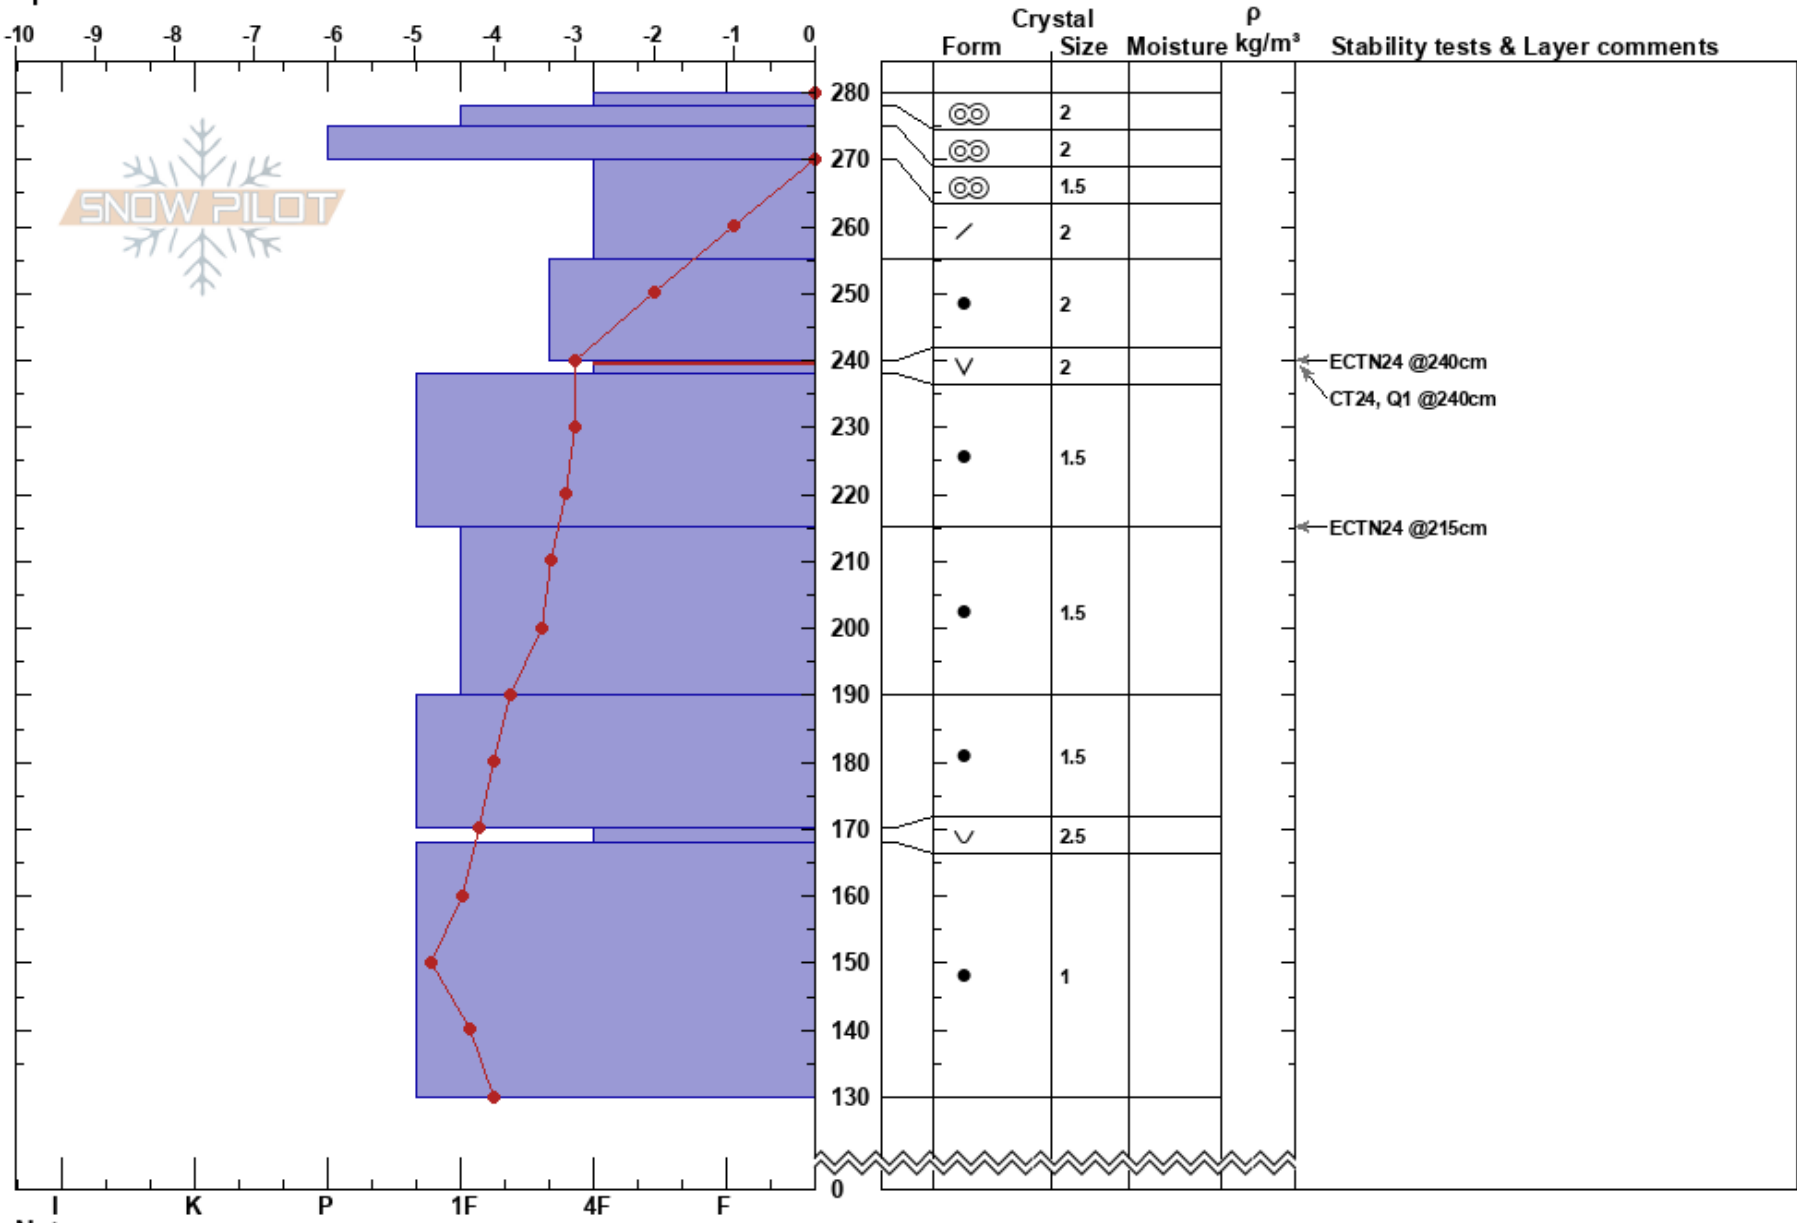

Poison Canyon  
 Sierra Nevada  
 CA  
 Elevation: 2564 m  
 Aspect: 300°  
 Specifics:

Carlos Romero  
 01/19/2019 - 1:30pm  
 Co-ord: 10S 760067W 4265053S  
 Slope Angle: 26°  
 Wind Loading:

Stability:  
 Air Temperature: 4°C  
 Sky Cover: FEW  
 Precipitation: NO  
 Wind: SW Light Breeze

HS:280  
 PF:25 240-238cm:Problematic layer

Notes: