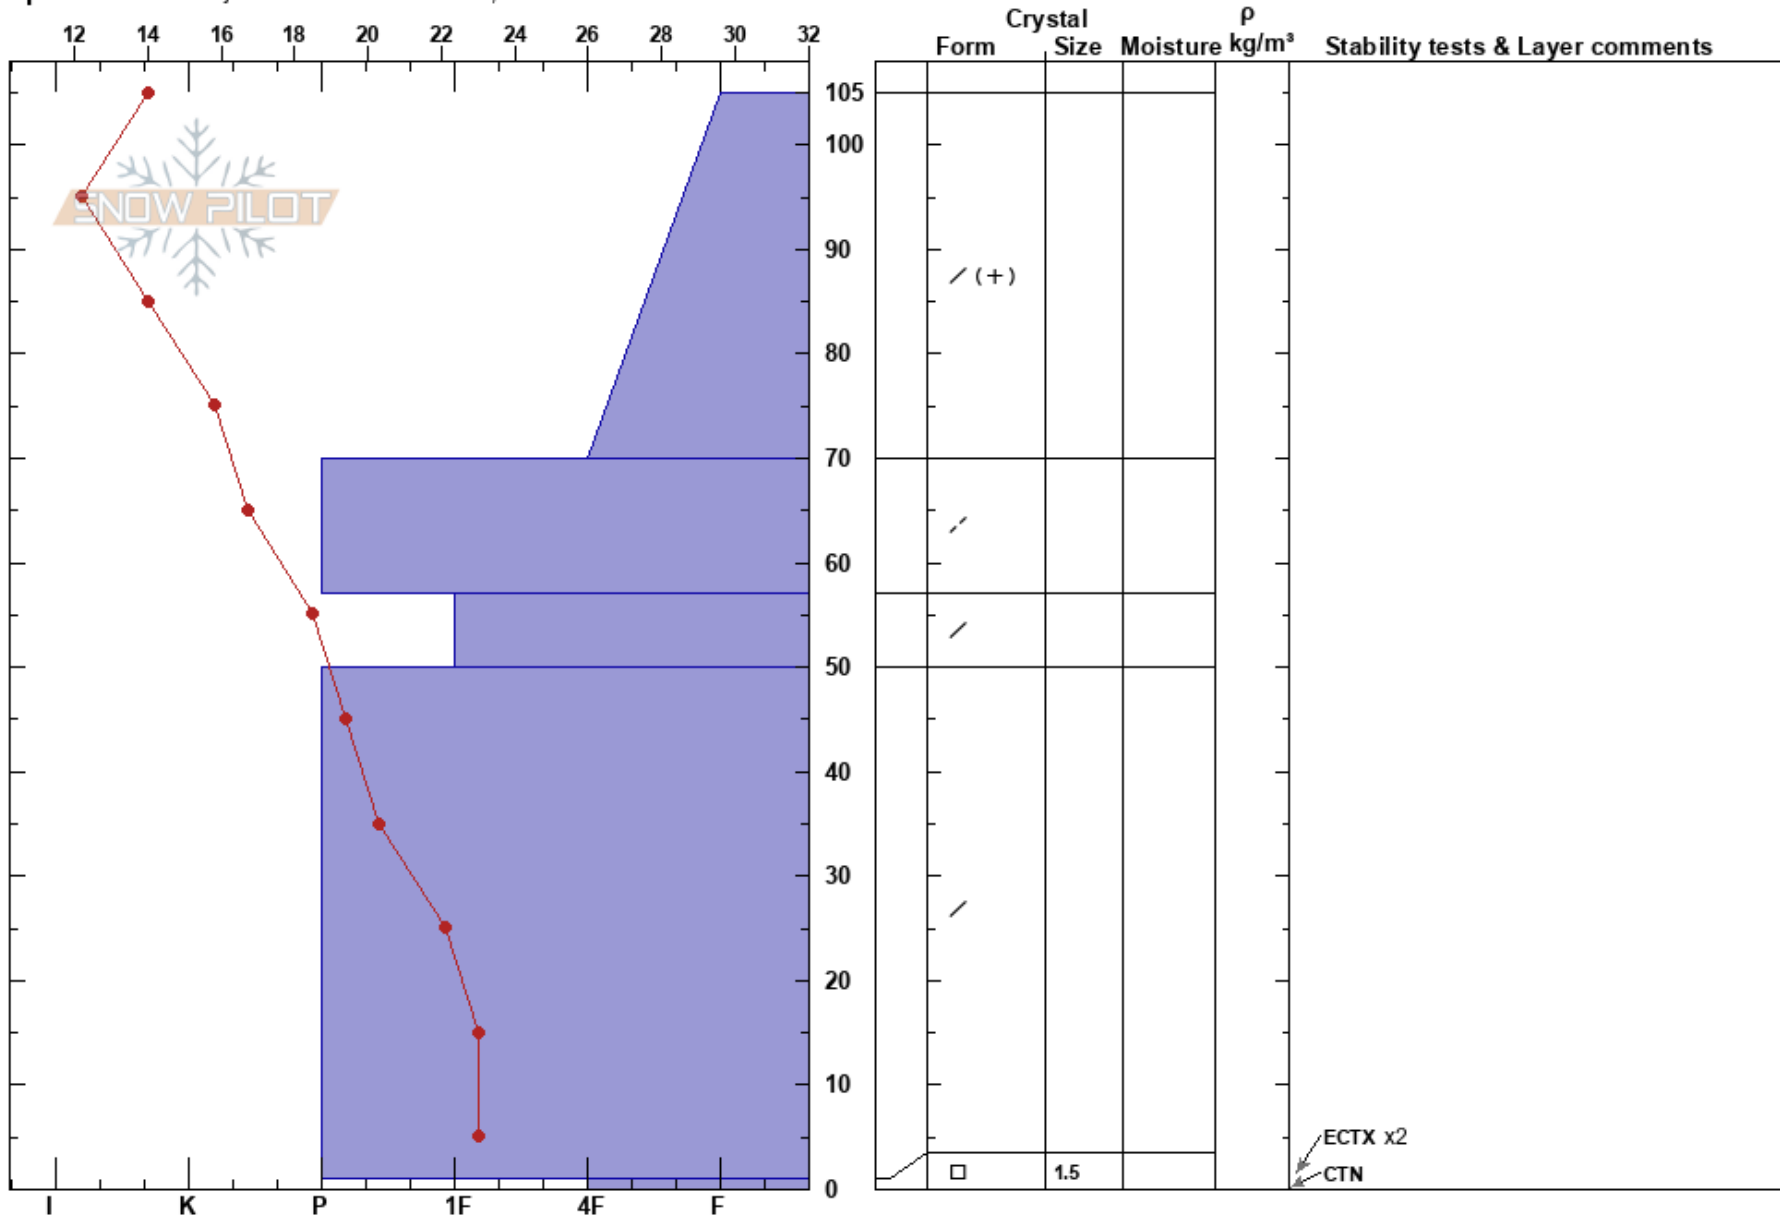

Park Place South Crown Devin Toll  
 Vail/Summit County 01/25/2019 - 3:00pm  
 CO  
**Elevation:** 1200 ft  
**Aspect:** E  
**Specifics:** Pit is adjacent to avalanche: crown;

**Stability:** HS:105  
**Air Temperature:** 20°F  
**Sky Cover:**  
**Precipitation:** NO  
**Wind:** Calm  
**Layer Notes:** 1-0cm:Problematic layer

**Notes:** Crown Profile in Park Place South AE-HS-R3-D2.5-O Total height of snow 200cm