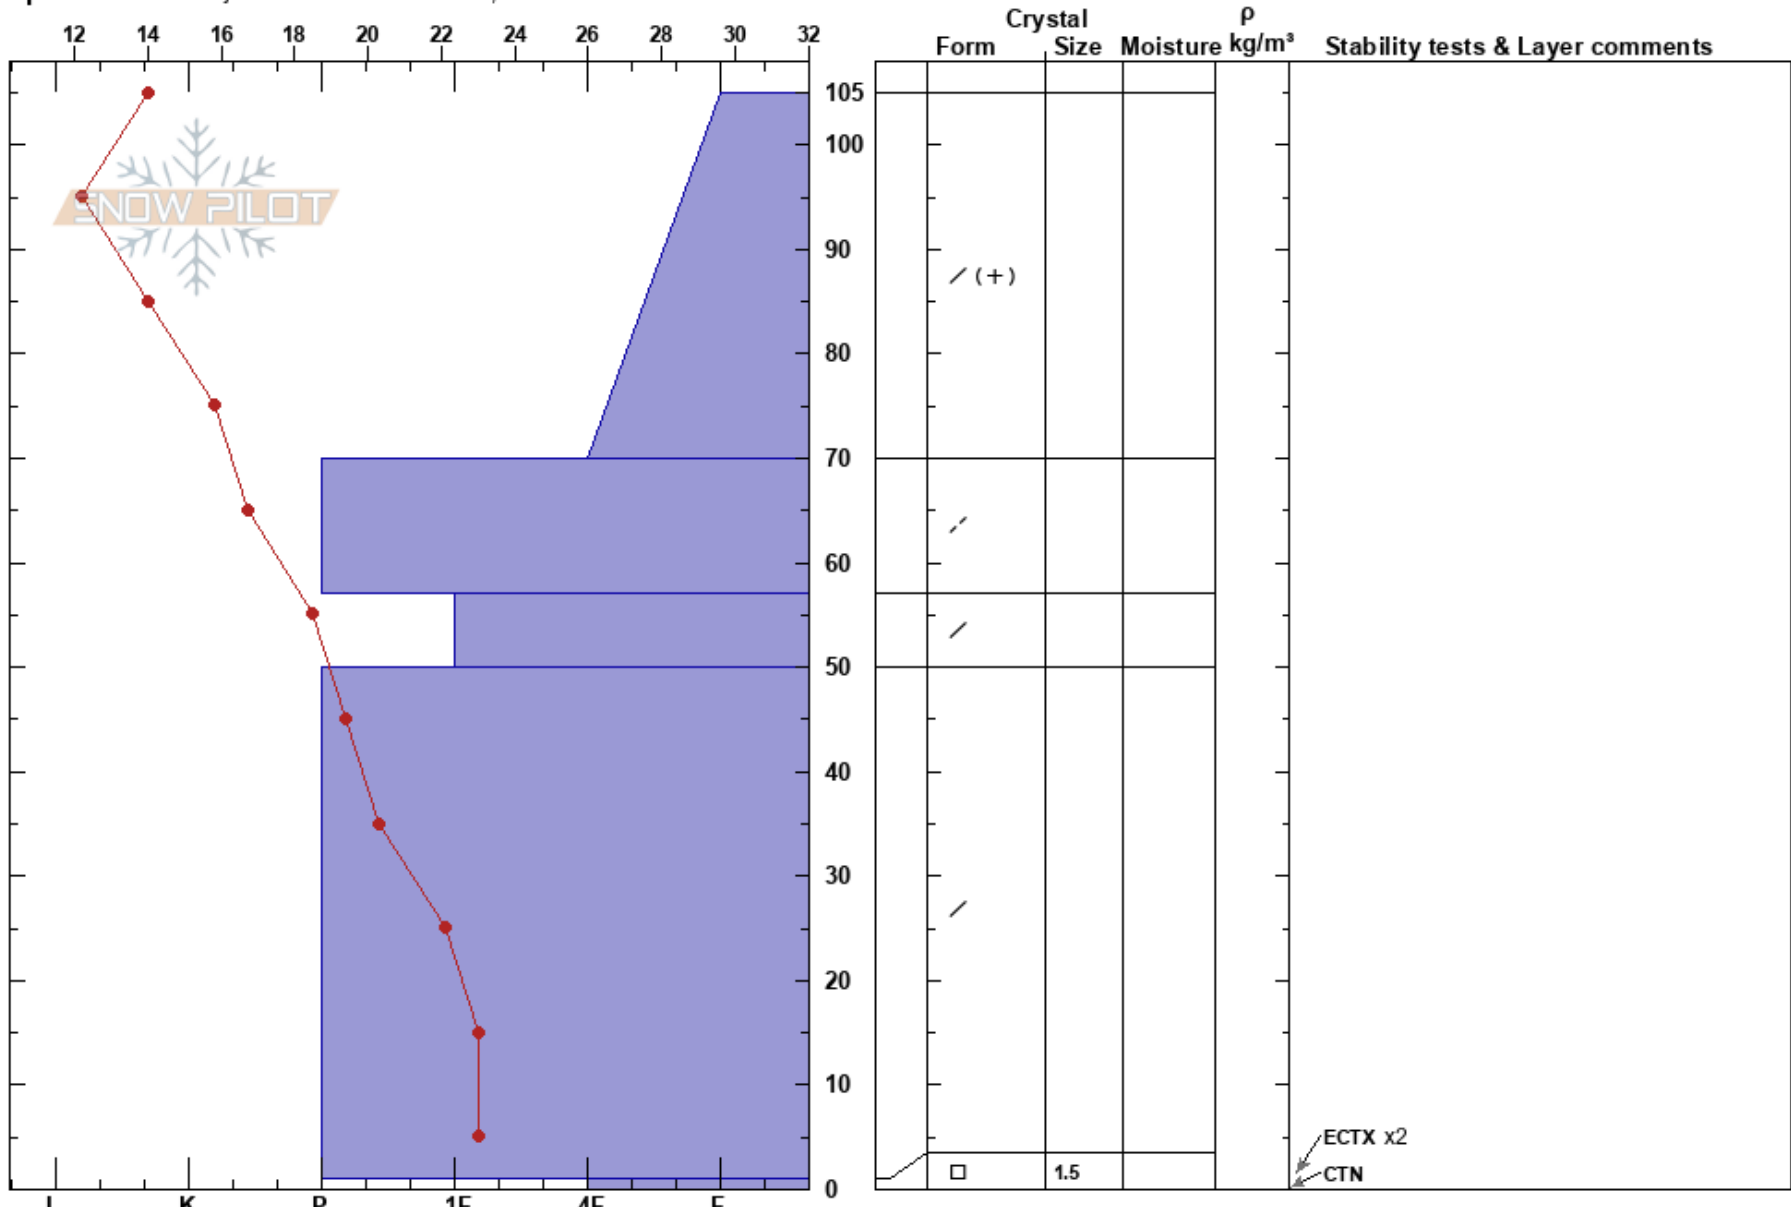

Park Place South Crown Devin Toll
 Vail/Summit County 01/25/2019 - 3:00pm
 CO
Elevation: 1200 ft
Aspect: E
Specifics: Pit is adjacent to avalanche: crown;

Stability: **HS:105**
Air Temperature: 20°F
Sky Cover:
Precipitation: NO
Wind: Calm
Layer Notes:
 1-0cm: Problematic layer

Notes: Crown Profile in Park Place South AE-HS-R3-D2.5-O Total height of snow 200cm