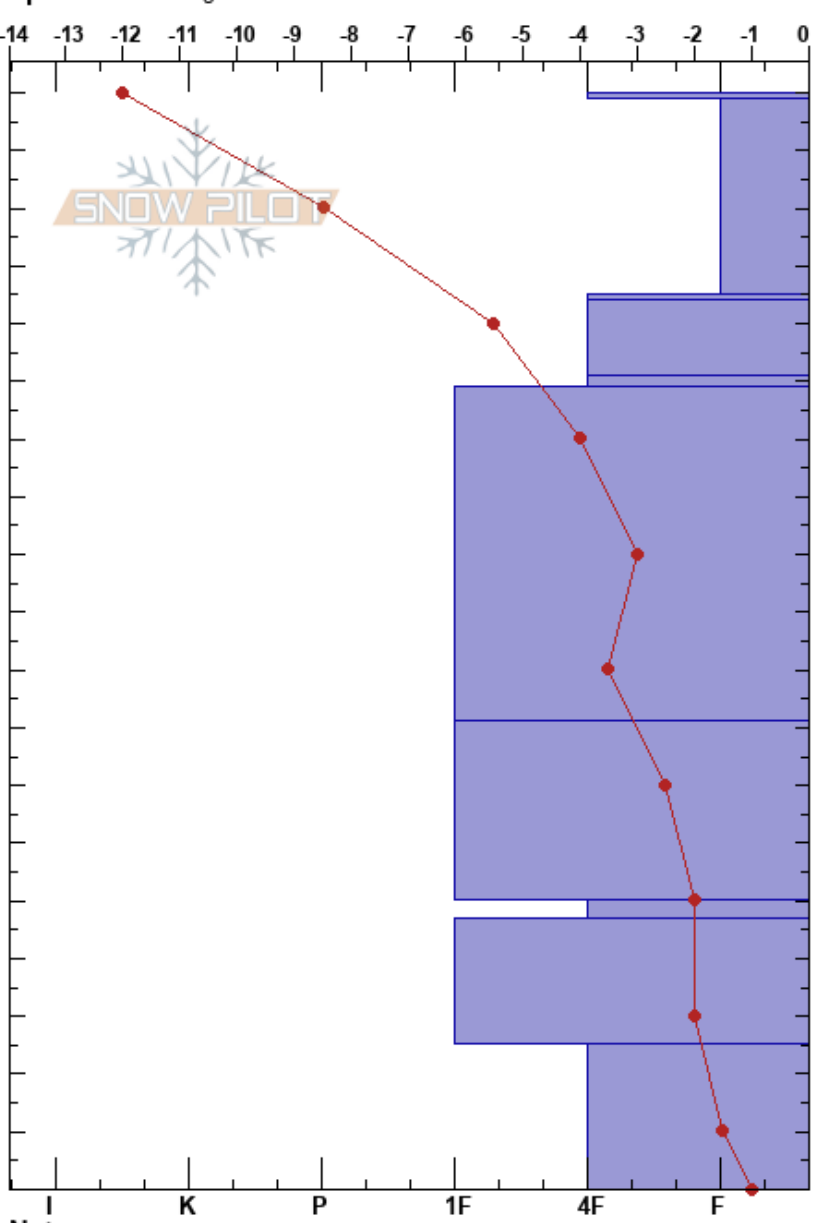

Little Tree (below)
 Teton Range
 WY
 Elevation: 8750 ft
 Aspect: 345°
 Specifics: Pit dug in a Ski Area

Kenny Heidenreich
 01/22/2019 - 12:30pm
 Co-ord:
 Slope Angle: 38°
 Wind Loading: no

Stability: HS:190
 Air Temperature: -10.5°C
 Sky Cover: SCT
 Precipitation: NO
 Wind: NW Calm

Layer Notes:

Depth (cm)	Crystal		Moisture	ρ kg/m ³	Stability tests & Layer comments
	Form	Size			
190	⊘	1-2			
170	/	0.5-1			
150	⊘	0.5			← ECTN21 @154cm
140	⊘	0.5			
140	⊘	1-2			
110	.	0.5			
70	⊖	0.5-1			
50	⊖	1-2			
30	⊖	0.5			
10	□	1-2			