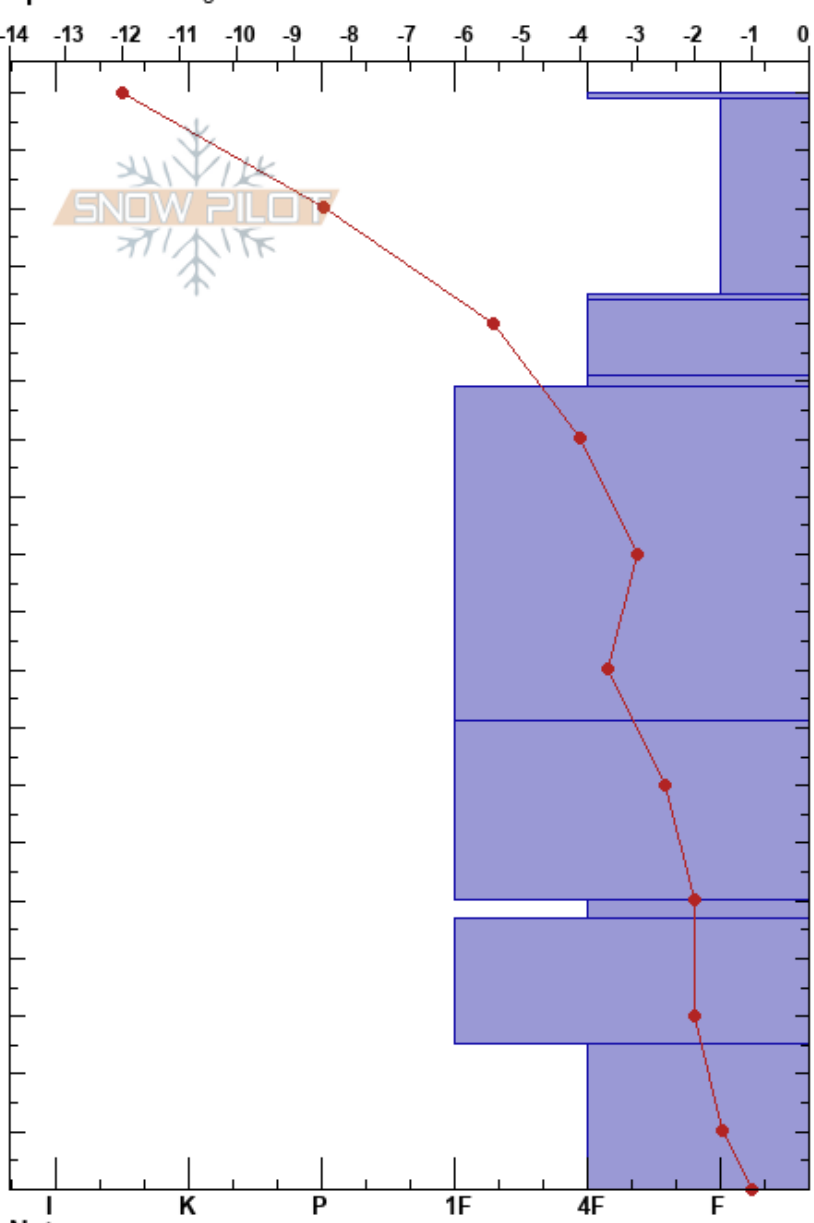

Little Tree (below)
 Teton Range
 WY
 Elevation: 8750 ft
 Aspect: 345°
 Specifics: Pit dug in a Ski Area

Kenny Heidenreich
 01/22/2019 - 12:30pm
 Co-ord:
 Slope Angle: 38°
 Wind Loading: no

Stability: **HS:190** Layer Notes:
 Air Temperature: -10.5°C
 Sky Cover: SCT
 Precipitation: NO
 Wind: NW Calm

Depth (cm)	Crystal		Moisture	ρ kg/m ³	Stability tests & Layer comments
	Form	Size			
190	⊘	1-2			
170	/	0.5-1			
150	⊘	0.5			← ECTN21 @154cm
140	⊘	0.5			
140	⊘	1-2			
110	.	0.5			
70	⊖	0.5-1			
50	⊖	1-2			
30	⊖	0.5			
10	□	1-2			