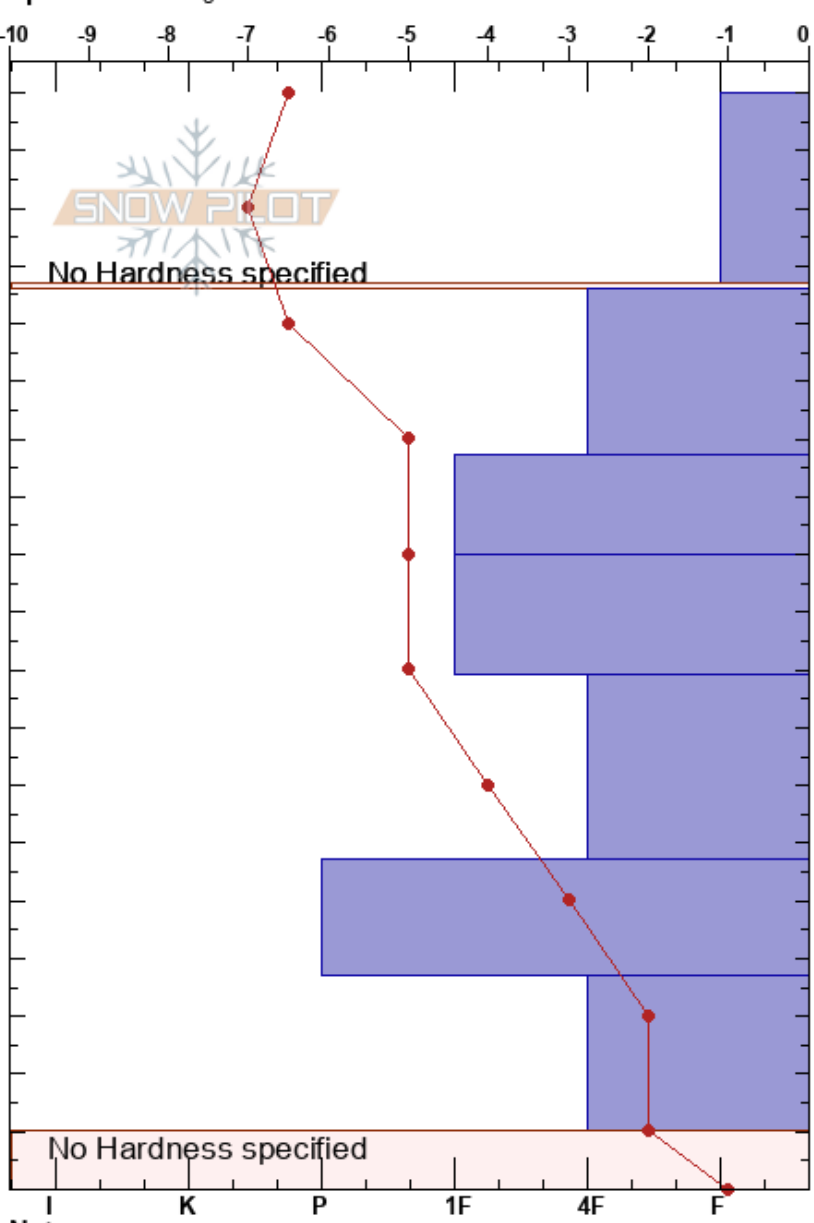

Combat
 Teton Range
 WY
 Elevation: 8900 ft
 Aspect: 344°
 Specifics: Pit dug in a Ski Area

Kenny Heidenreich
 01/22/2019 - 2:15pm
 Co-ord:
 Slope Angle: 35°
 Wind Loading: no

Stability:
 Air Temperature: -12°C
 Sky Cover: SCT
 Precipitation: NO
 Wind: NW Calm

HS:190 Layer Notes:

Depth (cm)	Crystal		Moisture	ρ kg/m ³	Stability tests & Layer comments
	Form	Size			
190					
180					
170	/ (∅)	0.5-2			
160	⊙⊙				
150					←ECTN23 @146cm
140	/ (□)	1			
130					
120	□	0.5-1			←ECTN28 @122cm
110					
100	⊖	1			
90					
80					
70	⊖	0.5-1			
60					
50	⊖	0.5-1.5			
40					
30					
20	□	1-2			
10					
0	⊙⊙				