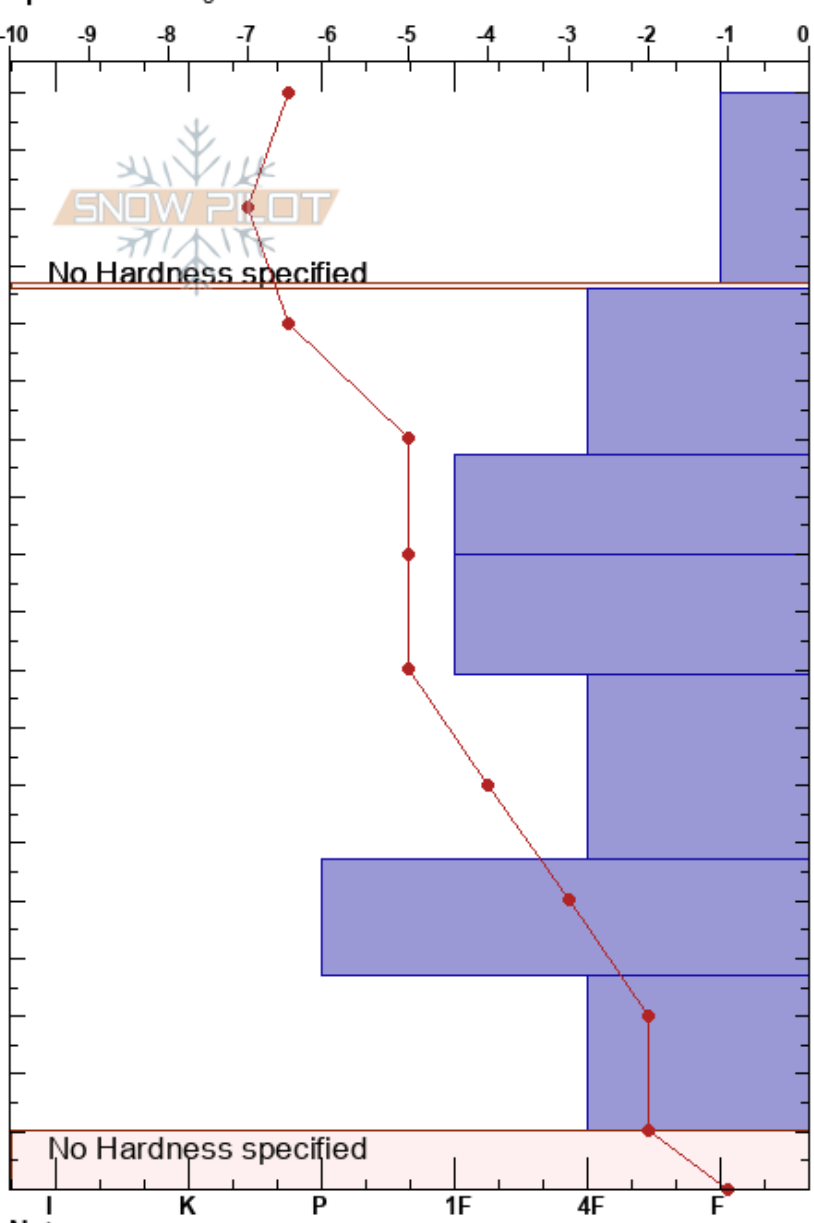

Combat
 Teton Range
 WY
 Elevation: 8900 ft
 Aspect: 344°
 Specifics: Pit dug in a Ski Area

Kenny Heidenreich
 01/22/2019 - 2:15pm
 Co-ord:
 Slope Angle: 35°
 Wind Loading: no

Stability:
 Air Temperature: -12°C
 Sky Cover: SCT
 Precipitation: NO
 Wind: NW Calm

HS:190 Layer Notes:

Depth (cm)	Crystal		Moisture	ρ kg/m ³	Stability tests & Layer comments
	Form	Size			
190					
180					
170	/ (∅)	0.5-2			
160	⊙				
150					←ECTN23 @146cm
140	/ (□)	1			
130					
120	□	0.5-1			←ECTN28 @122cm
110					
100	⊖	1			
90					
80					
70	⊖	0.5-1			
60					
50	⊖	0.5-1.5			
40					
30					
20	□	1-2			
10					
0	⊙				