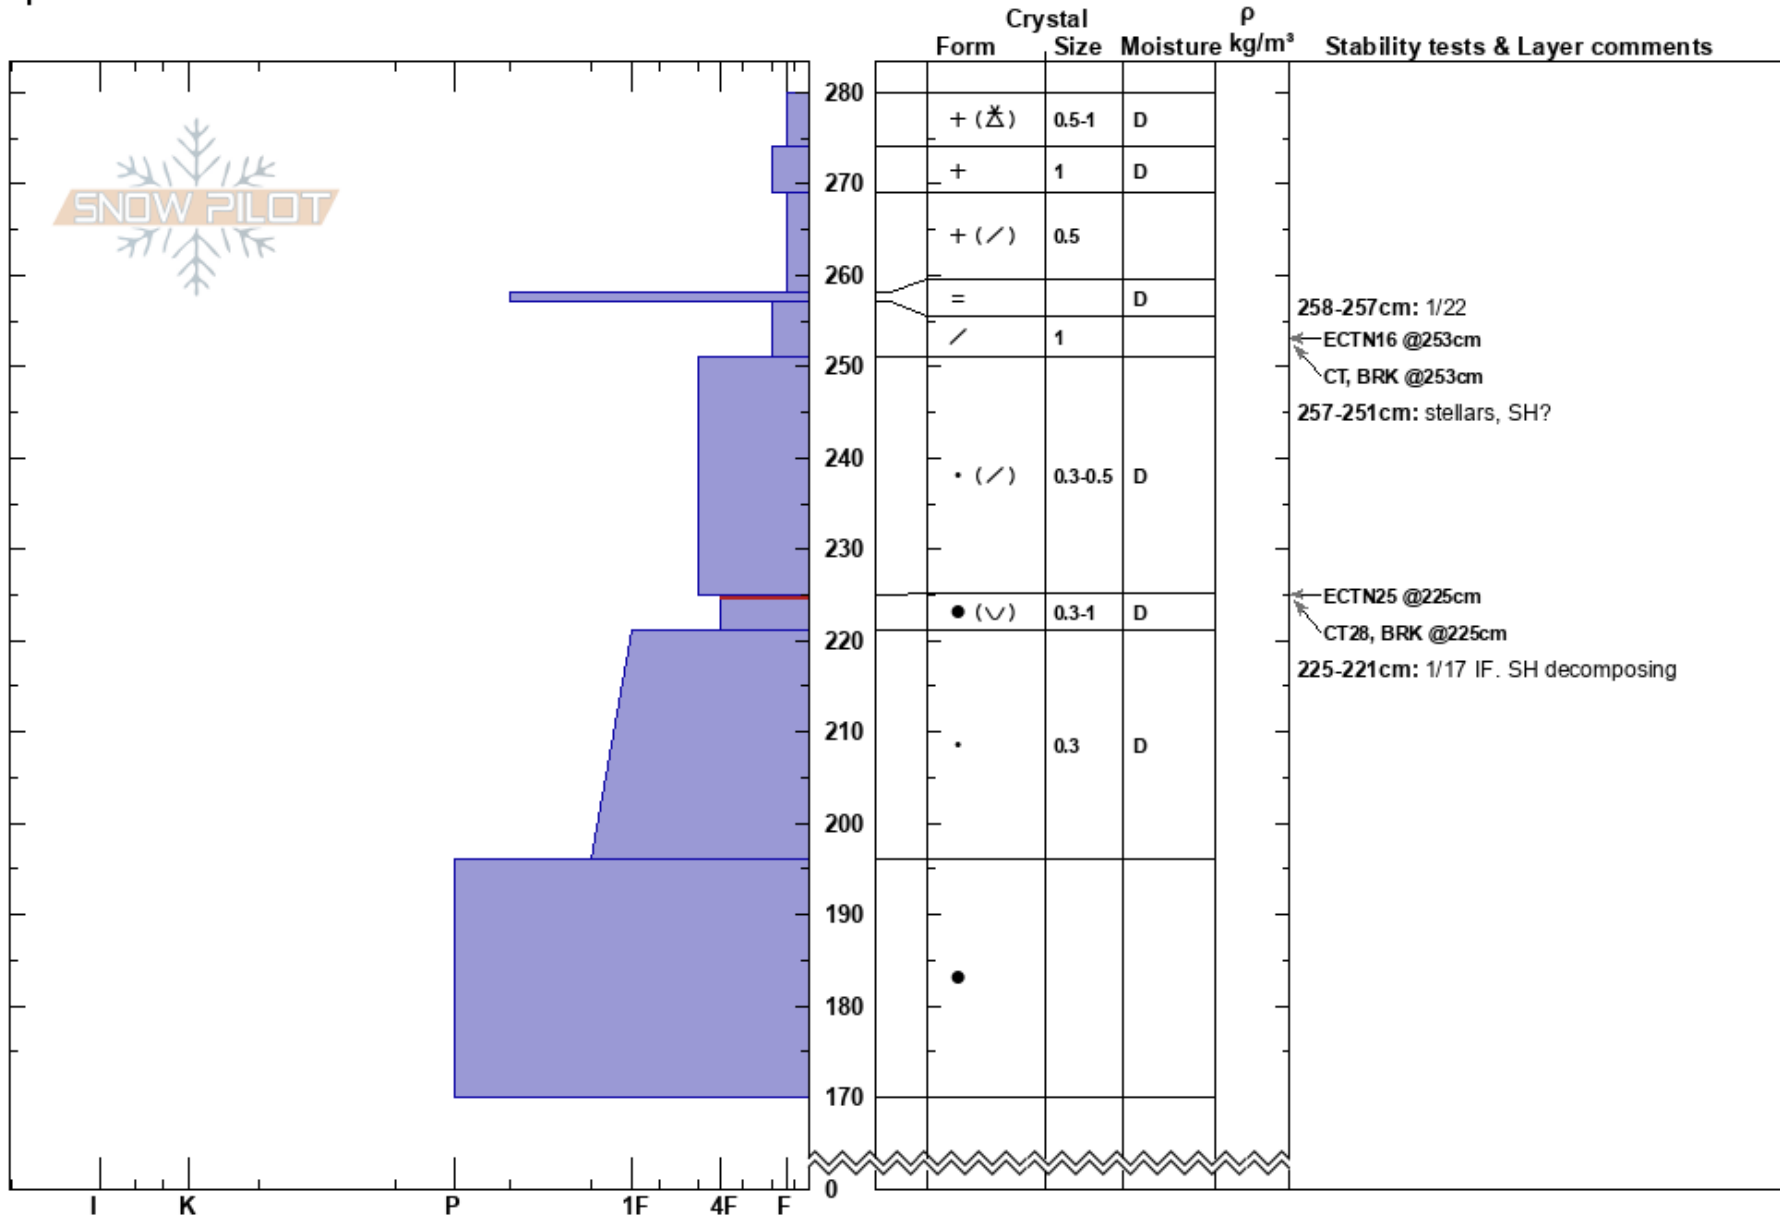

Picnic Lakes
 Swan Range
 MT
Elevation: 6960 ft
Aspect: E
Specifics:

blase reardon
 01/24/2019 - 1:00pm
Co-ord: 12U 281981E 5337945N
Slope Angle: 27°
Wind Loading:

Stability:
Air Temperature: -10°C
Sky Cover: X
Precipitation: NO
Wind: Calm

HS:280
PS: 25
Layer Notes:
 258-257cm: 1/22
 257-251cm: stellars, SH?
 225-221cm: 1/17 IF. SH decomposing
 225-221cm: Problematic layer

Notes: Various low-quality shears above 1/22 rain crust. No shooting cracks or collapses all day.