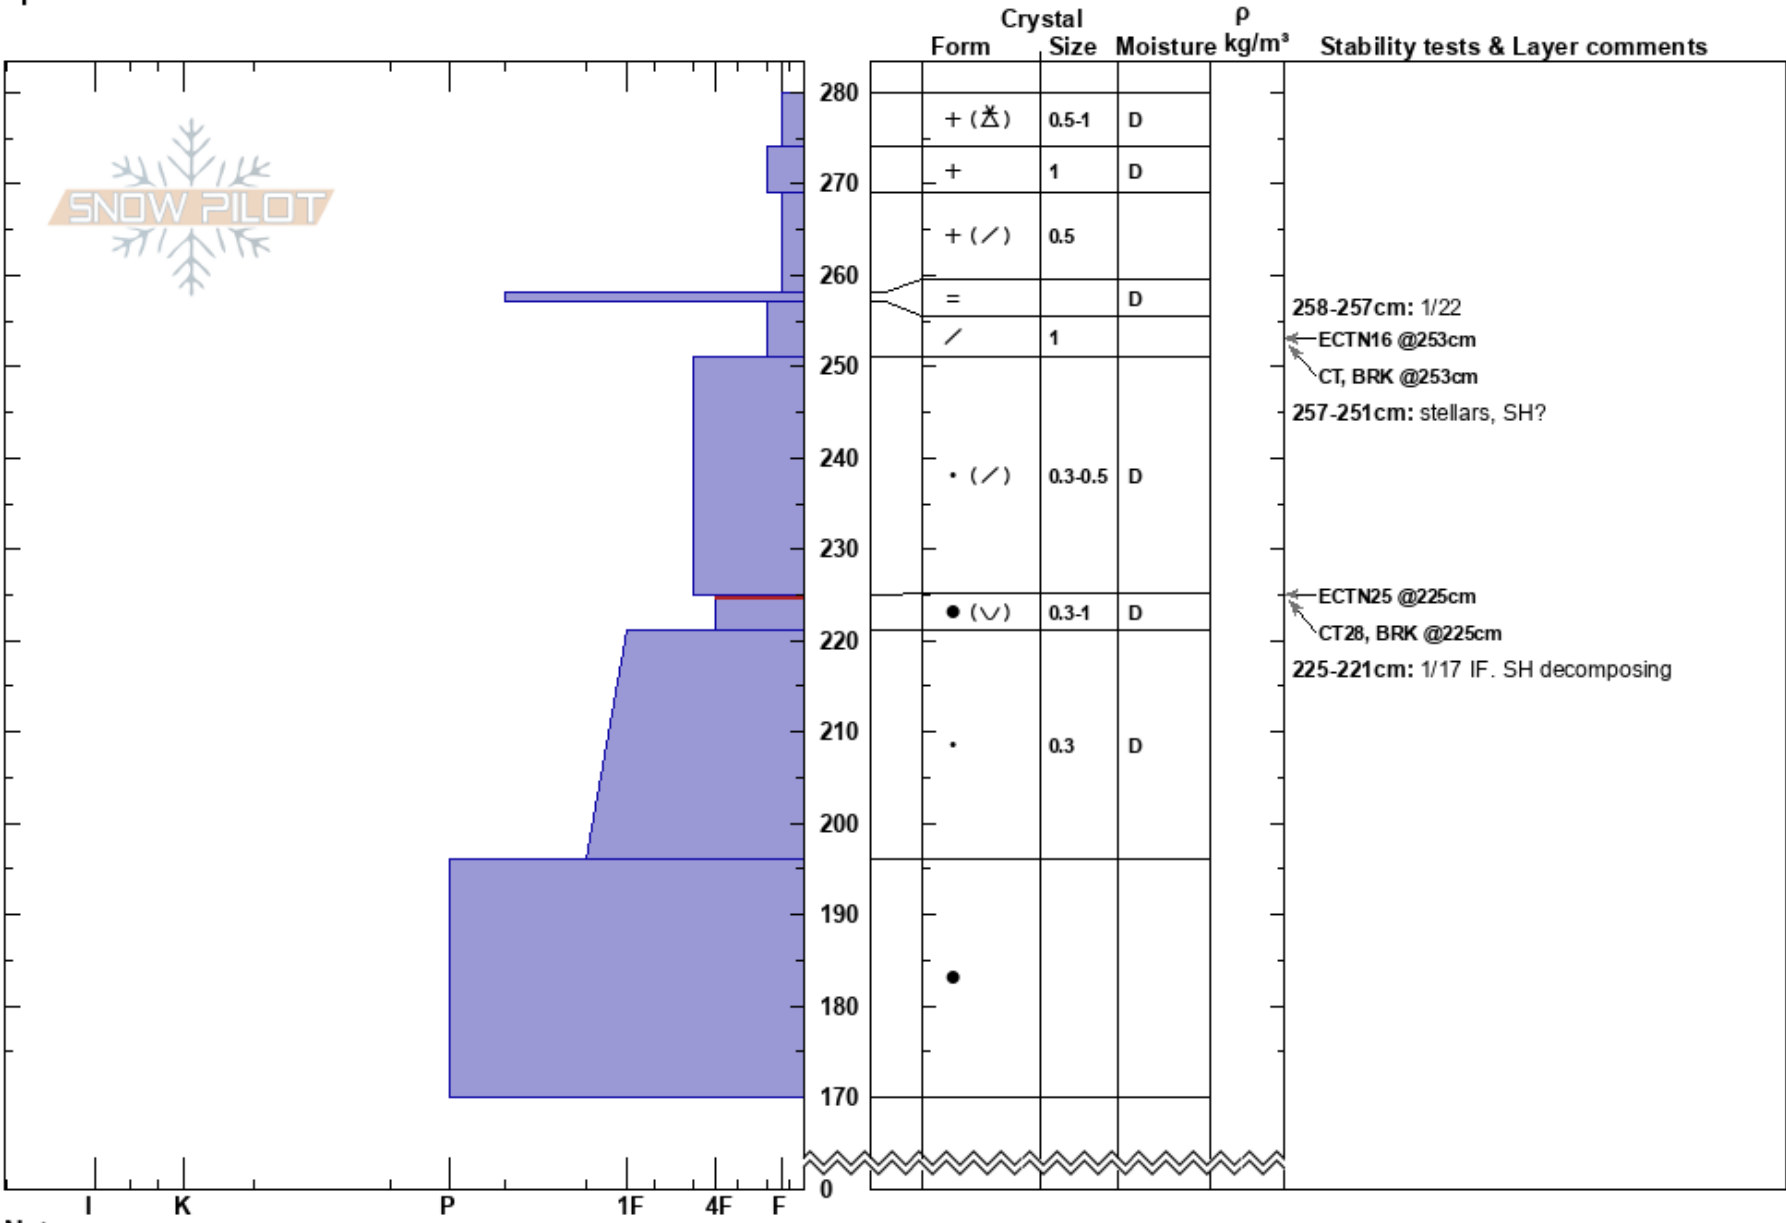

Picnic Lakes
 Swan Range
 MT
 Elevation: 6960 ft
 Aspect: E
 Specifics:

blase reardon
 01/24/2019 - 1:00pm
 Co-ord: 12U 281981E 5337945N
 Slope Angle: 27°
 Wind Loading:

Stability:
 Air Temperature: -10°C
 Sky Cover: X
 Precipitation: NO
 Wind: Calm

HS:280
 PS: 25
 258-257cm: 1/22
 257-251cm: stellars, SH?
 225-221cm: 1/17 IF. SH decomposing
 225-221cm: Problematic layer

Notes: Various low-quality shears above 1/22 rain crust. No shooting cracks or collapses all day.