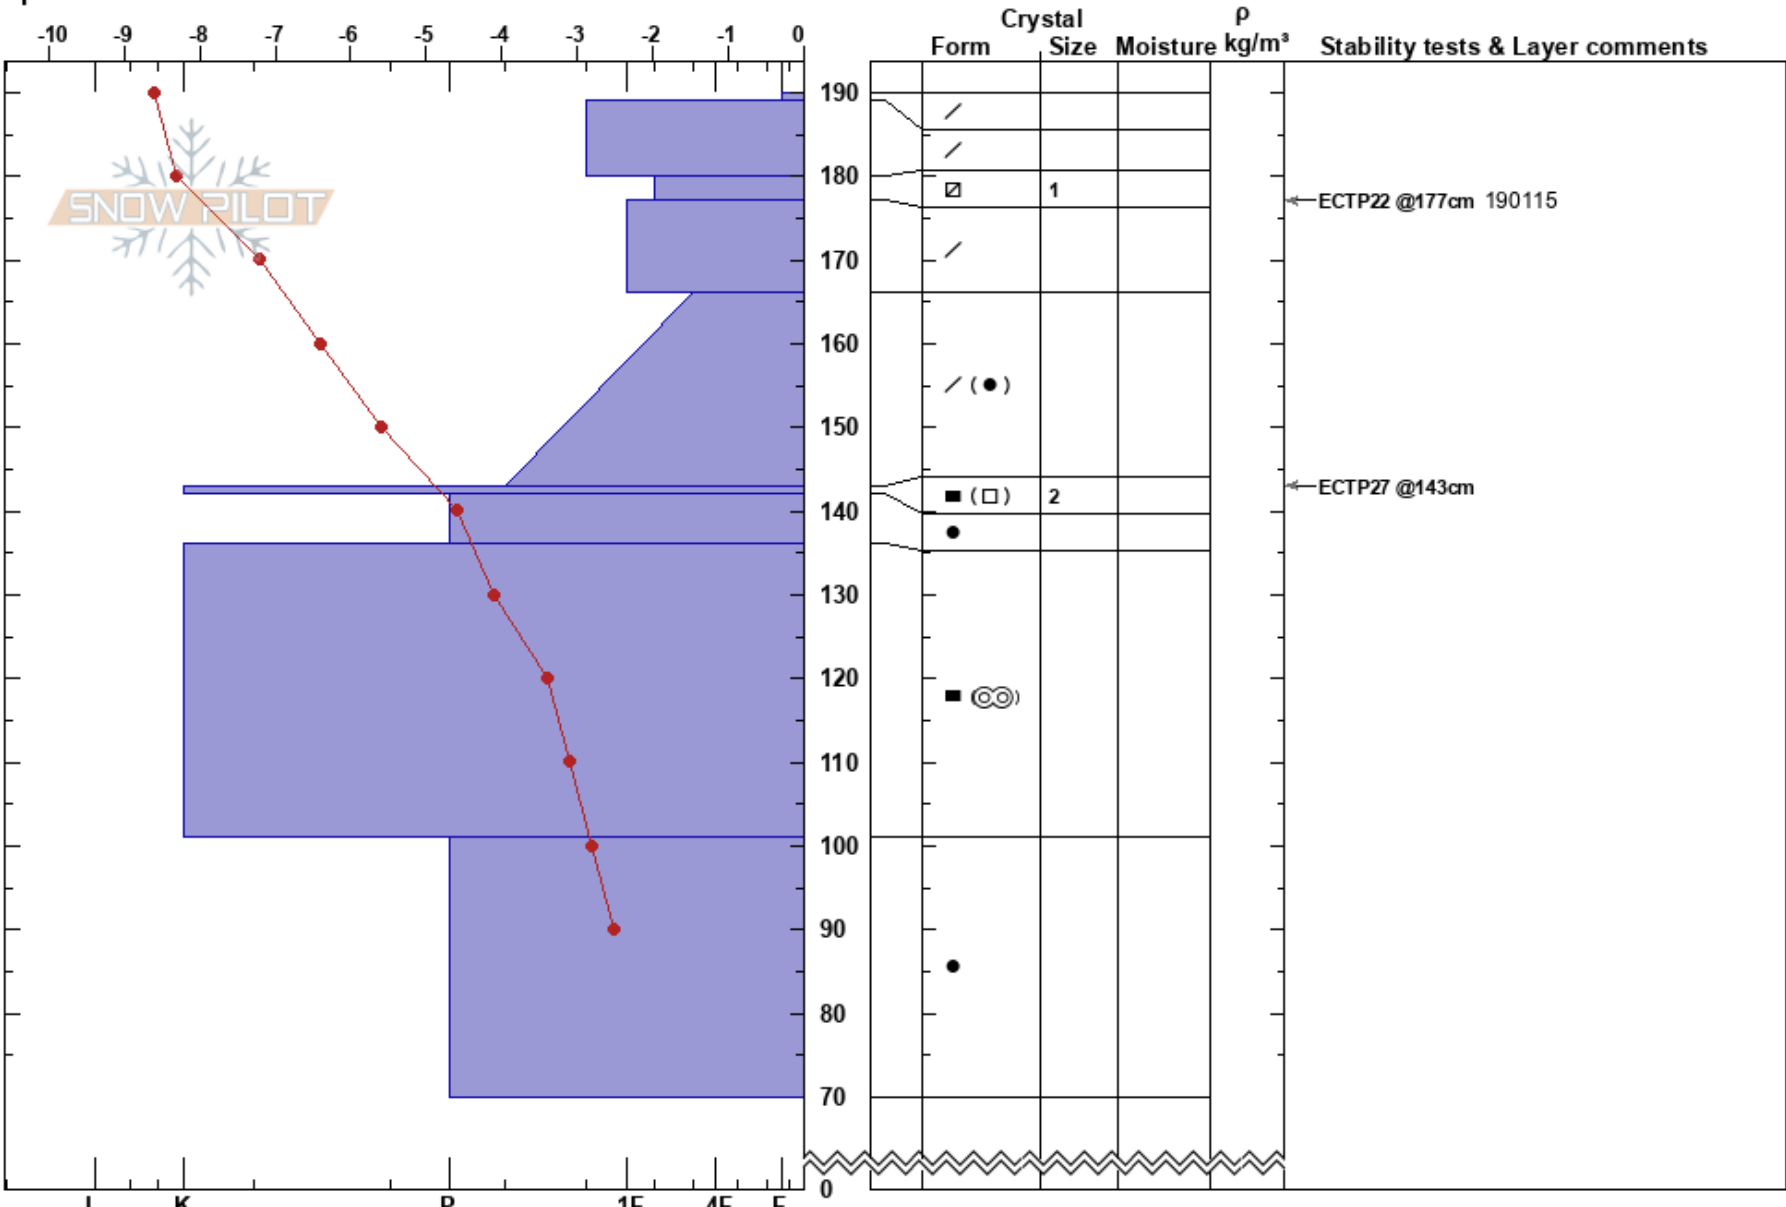

Vänster Hamrafjället
 Funäsfjällen
 Sweden
 Elevation: 990 m
 Aspect: E
 Specifics:

John Wilcoxon
 25/01/2019 - 10:00
 Co-ord: 62.56044N, 12.28158E
 Slope Angle: 34°
 Wind Loading:

Stability: **HS:190**
 Air Temperature: -8.5°C PF:26 180-177cm:Problematic layer
 Sky Cover: OVC
 Precipitation: NO
 Wind: SE Calm