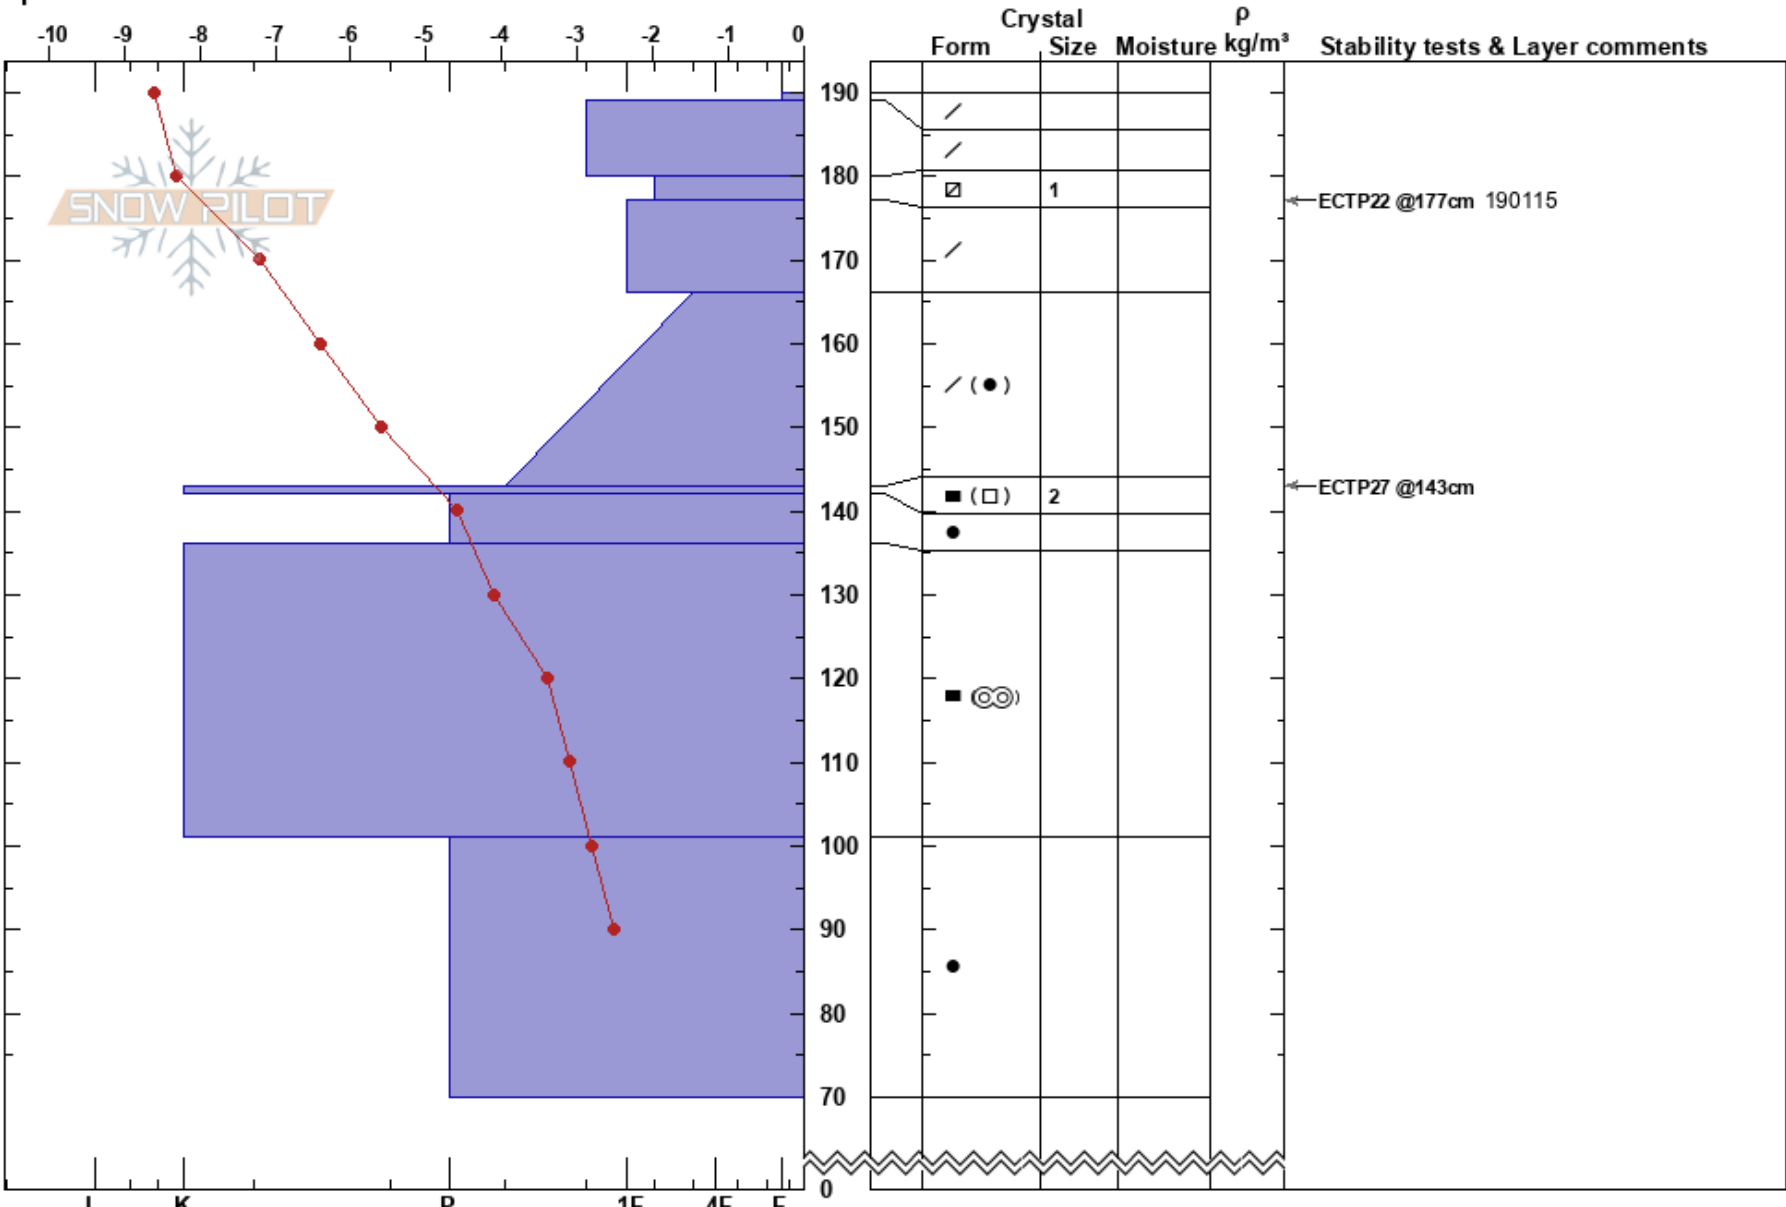

Vänster Hamrafjället  
 Funäsfjällen  
 Sweden  
 Elevation: 990 m  
 Aspect: E  
 Specifics:

John Wilcoxon  
 25/01/2019 - 10:00  
 Co-ord: 62.56044N, 12.28158E  
 Slope Angle: 34°  
 Wind Loading:

Stability: **HS:190**  
 Air Temperature: -8.5°C PF:26 180-177cm:Problematic layer  
 Sky Cover: OVC  
 Precipitation: NO  
 Wind: SE Calm