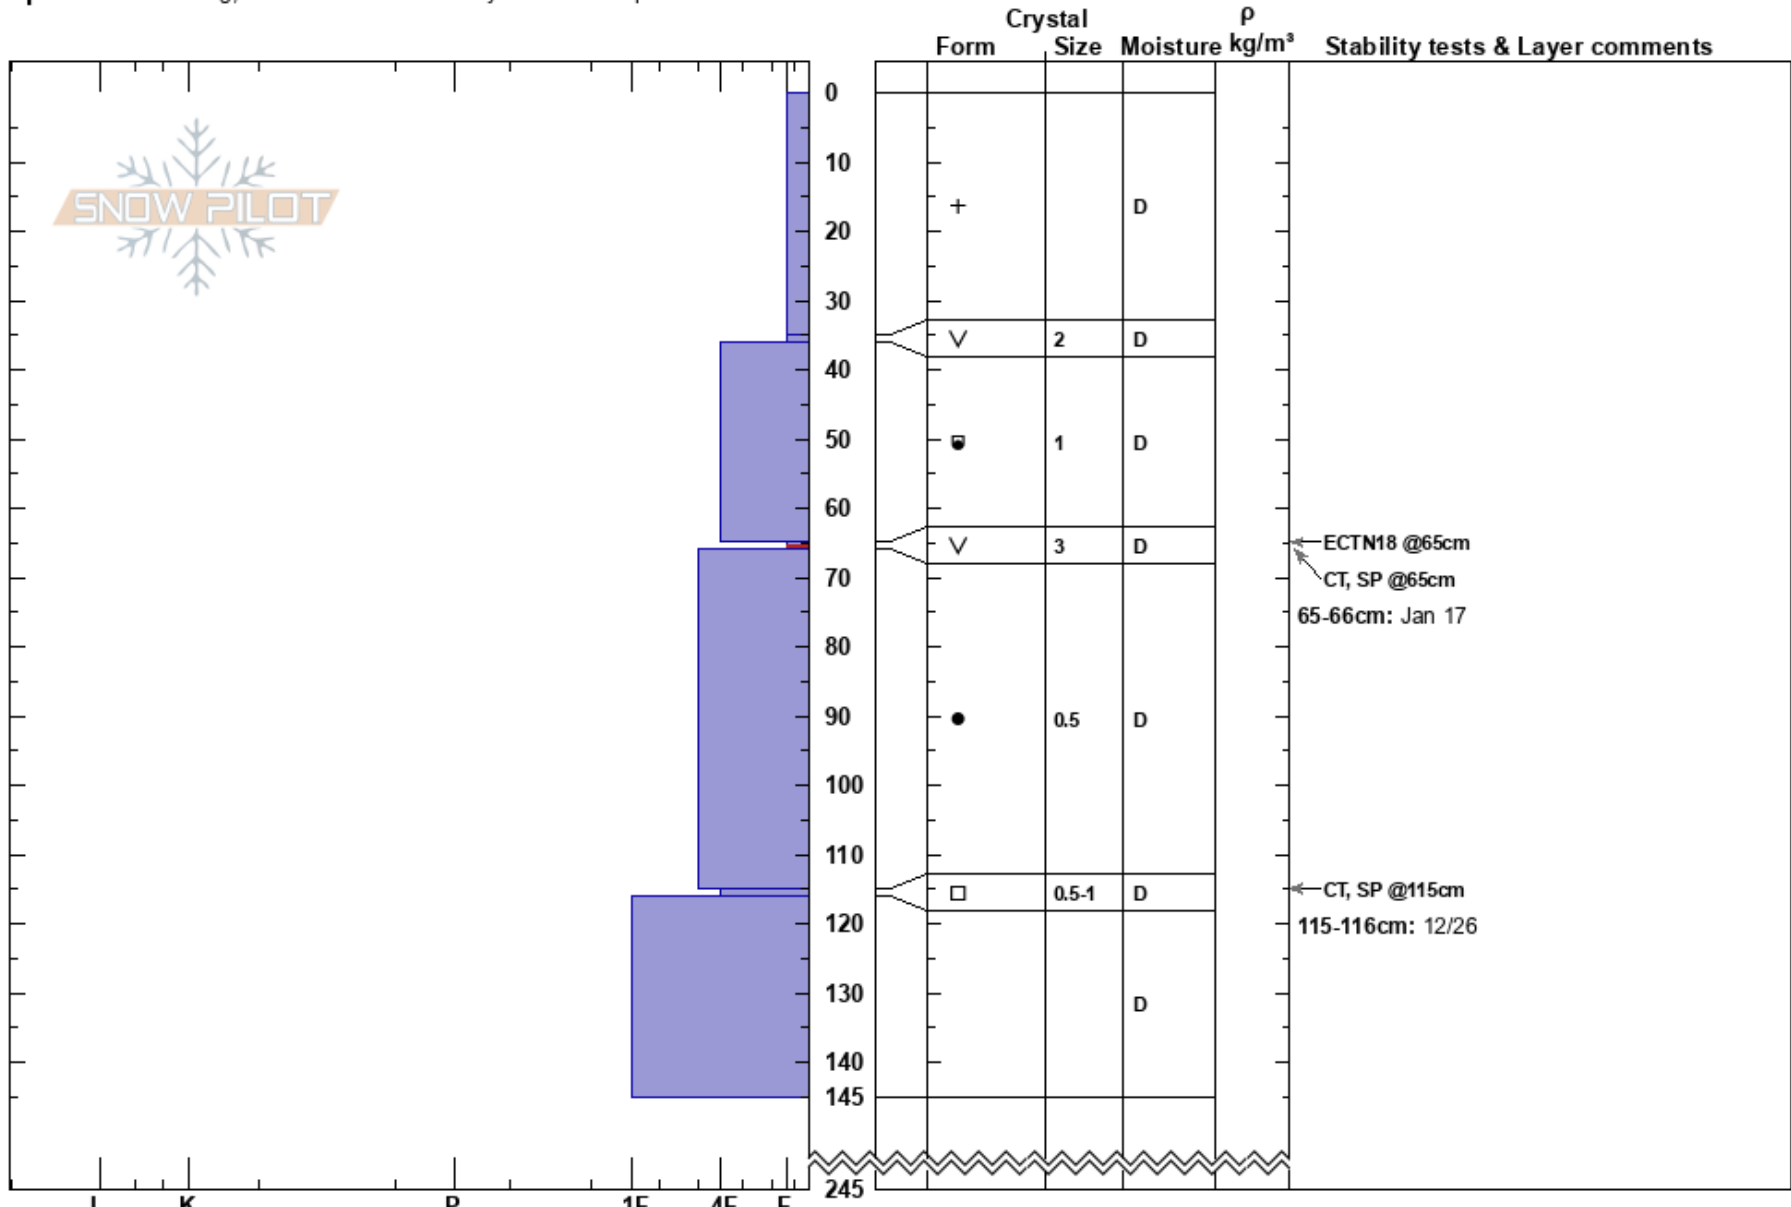

Varden Ck, WA Pass
North Cascades, East
WA

Hirshberg Josh
01/23/2019 - 1:00pm
Co-ord: 10U 678969W 5381527N
Slope Angle: 28°
Wind Loading: yes

Stability:
Air Temperature:
Sky Cover: SCT
Precipitation: S-1
Wind: NW Moderate

HS:245
PF:80
65-66cm: Jan 17
65-66cm: Problematic layer
115-116cm: 12/26

Elevation: 6580 ft
Aspect: 70°

Specifics: Cracking; Recent avalanche activity on similar slopes

Notes: I K P 1F 4F F