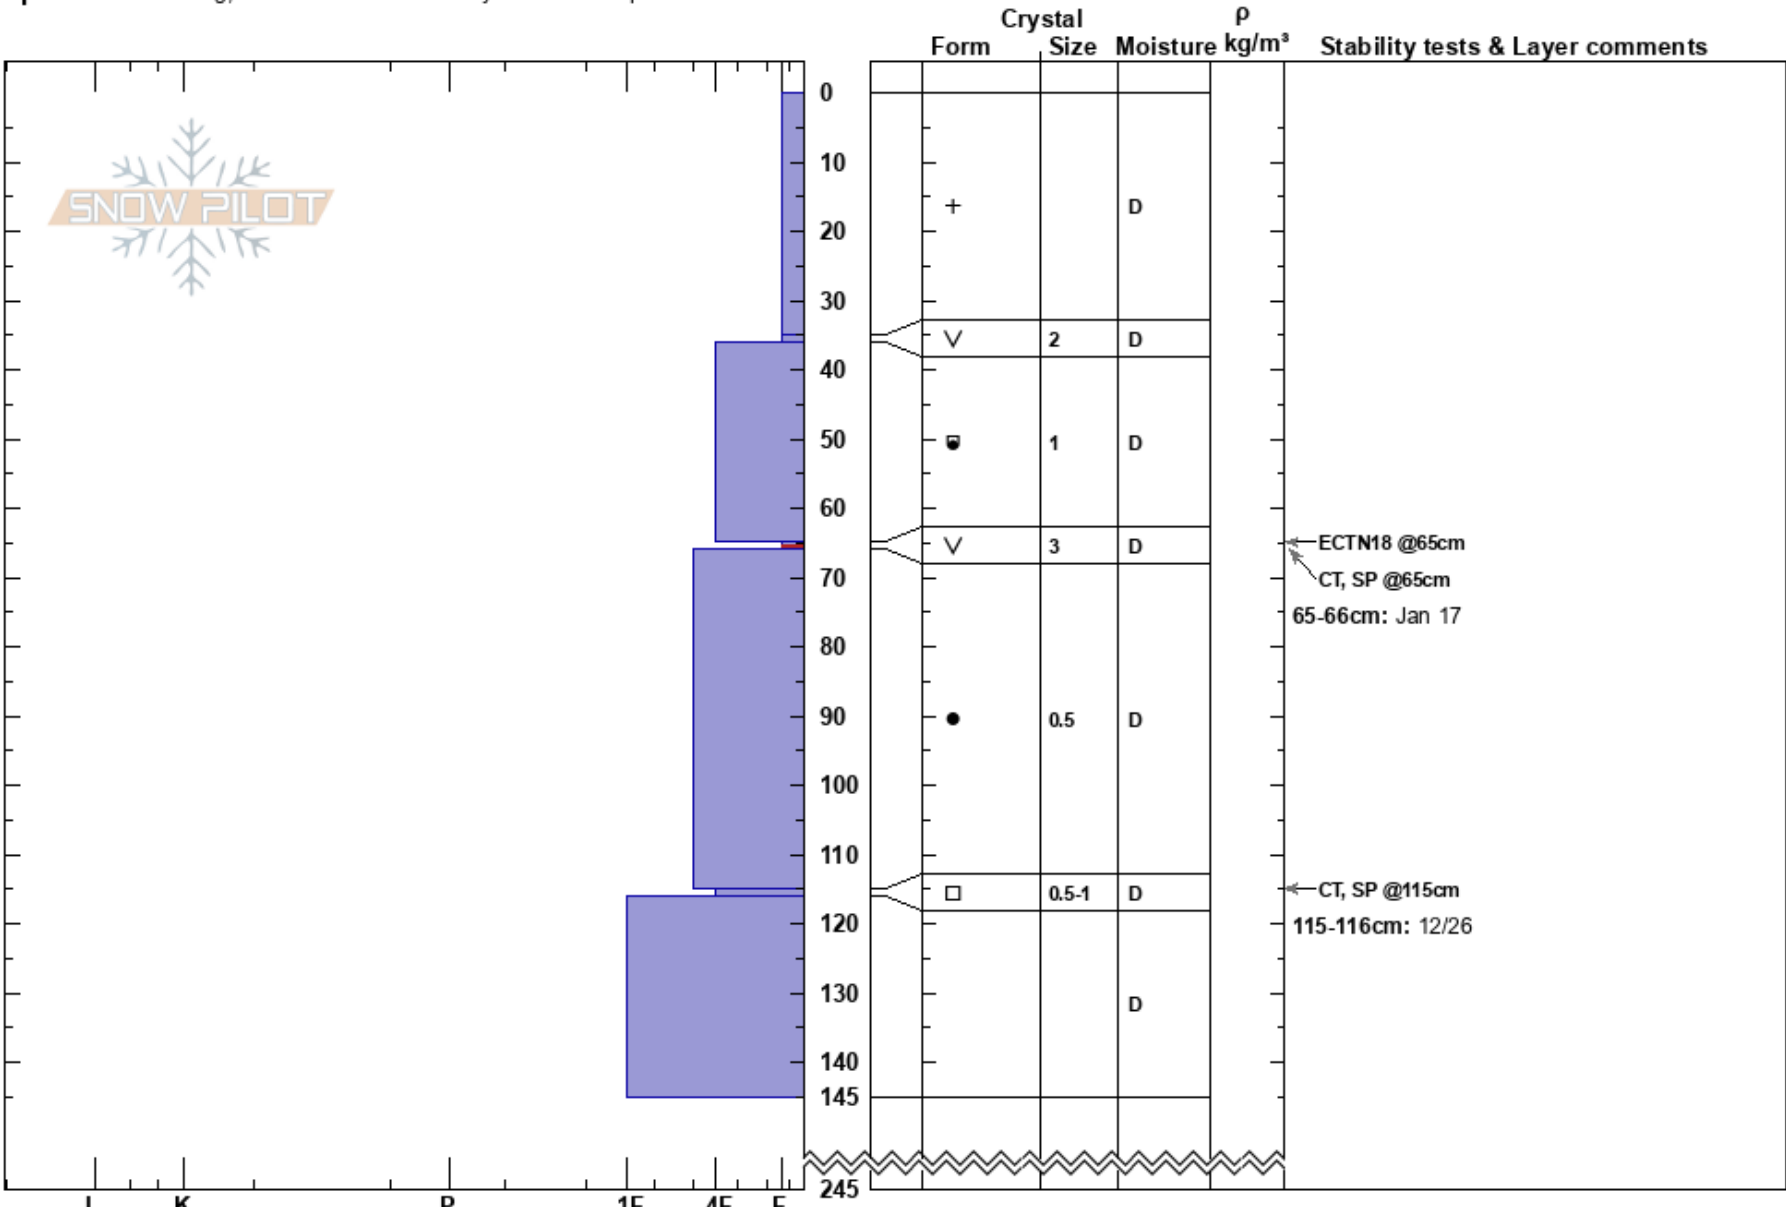

Varden Ck, WA Pass
North Cascades, East
WA

Hirshberg Josh
01/23/2019 - 1:00pm
Co-ord: 10U 678969W 5381527N
Slope Angle: 28°
Wind Loading: yes

Stability:
Air Temperature:
Sky Cover: SCT
Precipitation: S-1
Wind: NW Moderate

HS:245
PF:80
65-66cm: Jan 17
65-66cm: Problematic layer
115-116cm: 12/26

Elevation: 6580 ft
Aspect: 70°
Specifics: Cracking; Recent avalanche activity on similar slopes

Notes: I K P 1F 4F F