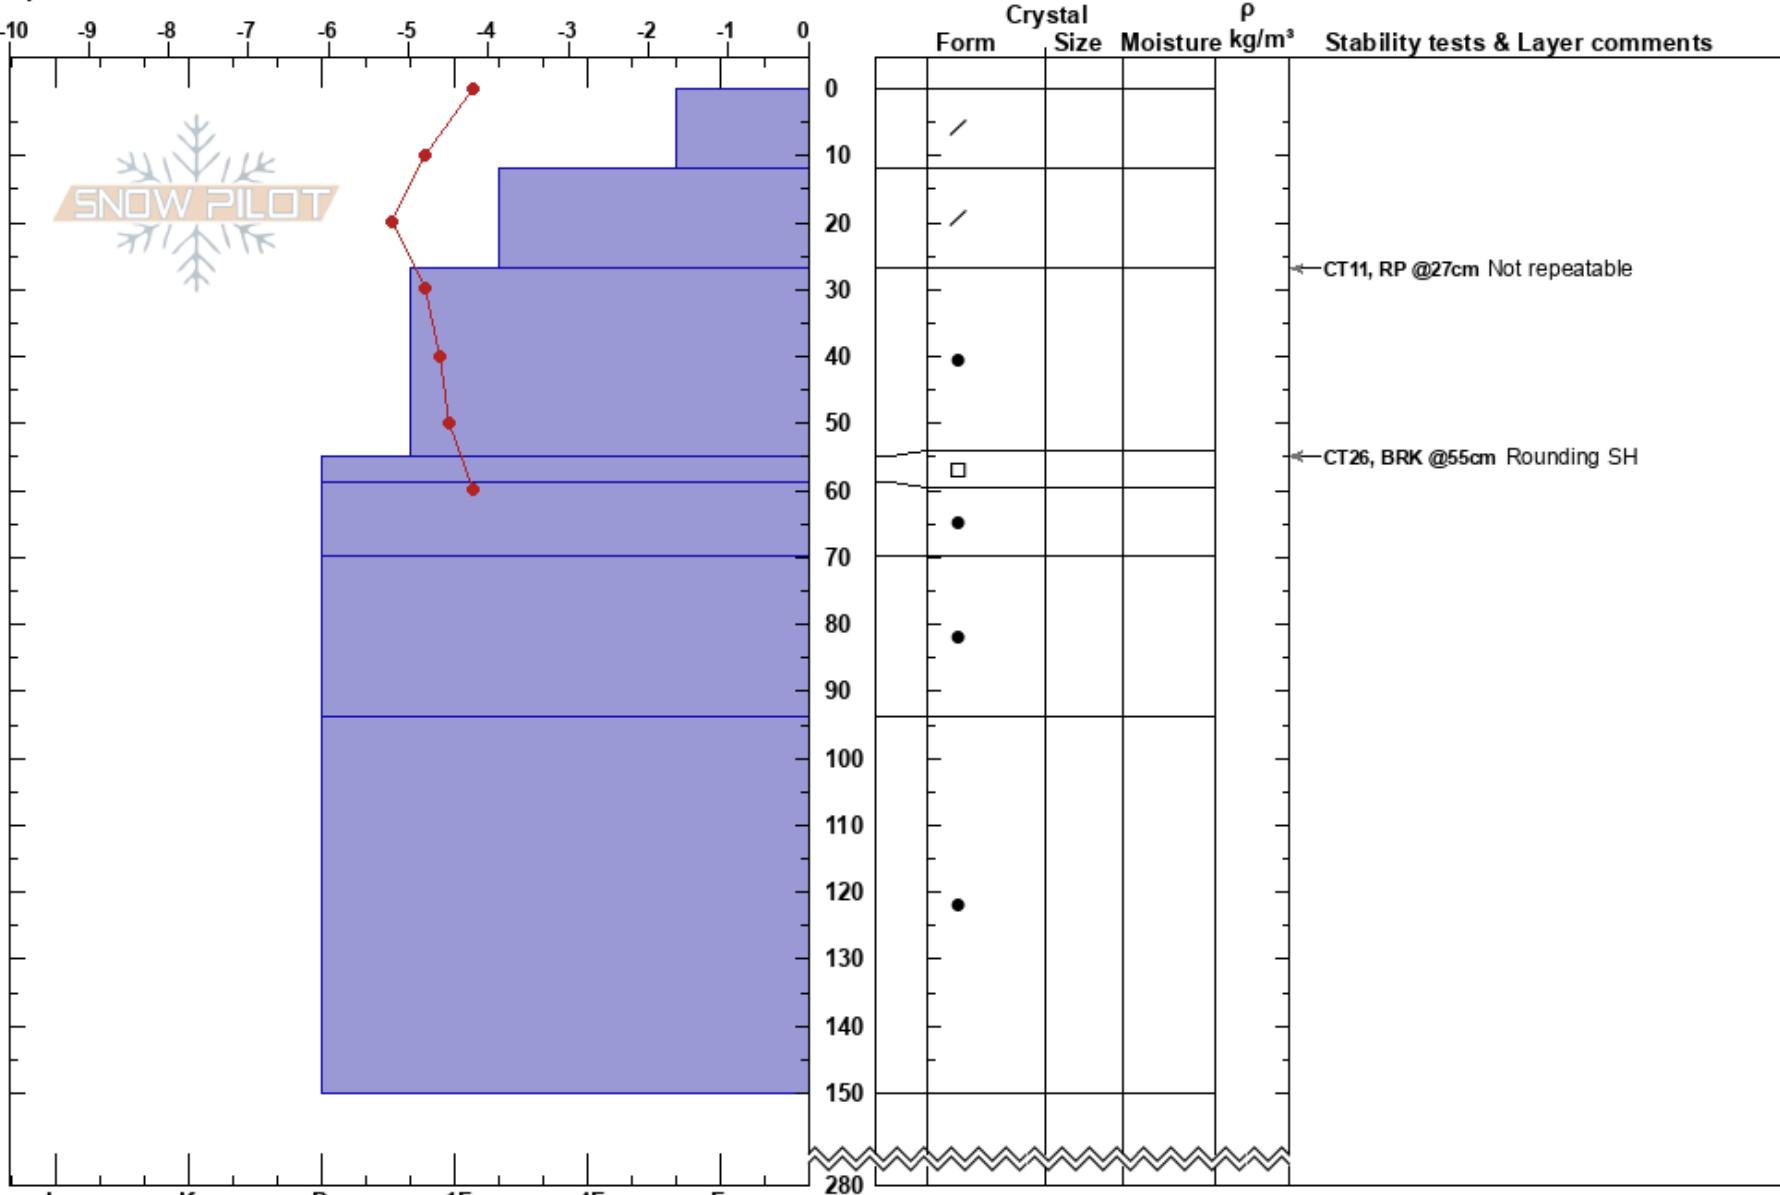

190124 Tune In

Mustang Powder  
24/01/2019 - 13:10

Stability: **HS:280**  
Air Temperature: -4.5°C PF:40

Layer Notes:

BC  
Elevation: 1570 m  
Aspect: N

Co-ord:  
Slope Angle: 34°  
Wind Loading:

Sky Cover: OVC  
Precipitation: NO  
Wind: Calm

Specifics: Ski tracks on slope; We skied slope

Notes: Dug a Test profile down 150 cm on a run called Tune In off of the Shire.