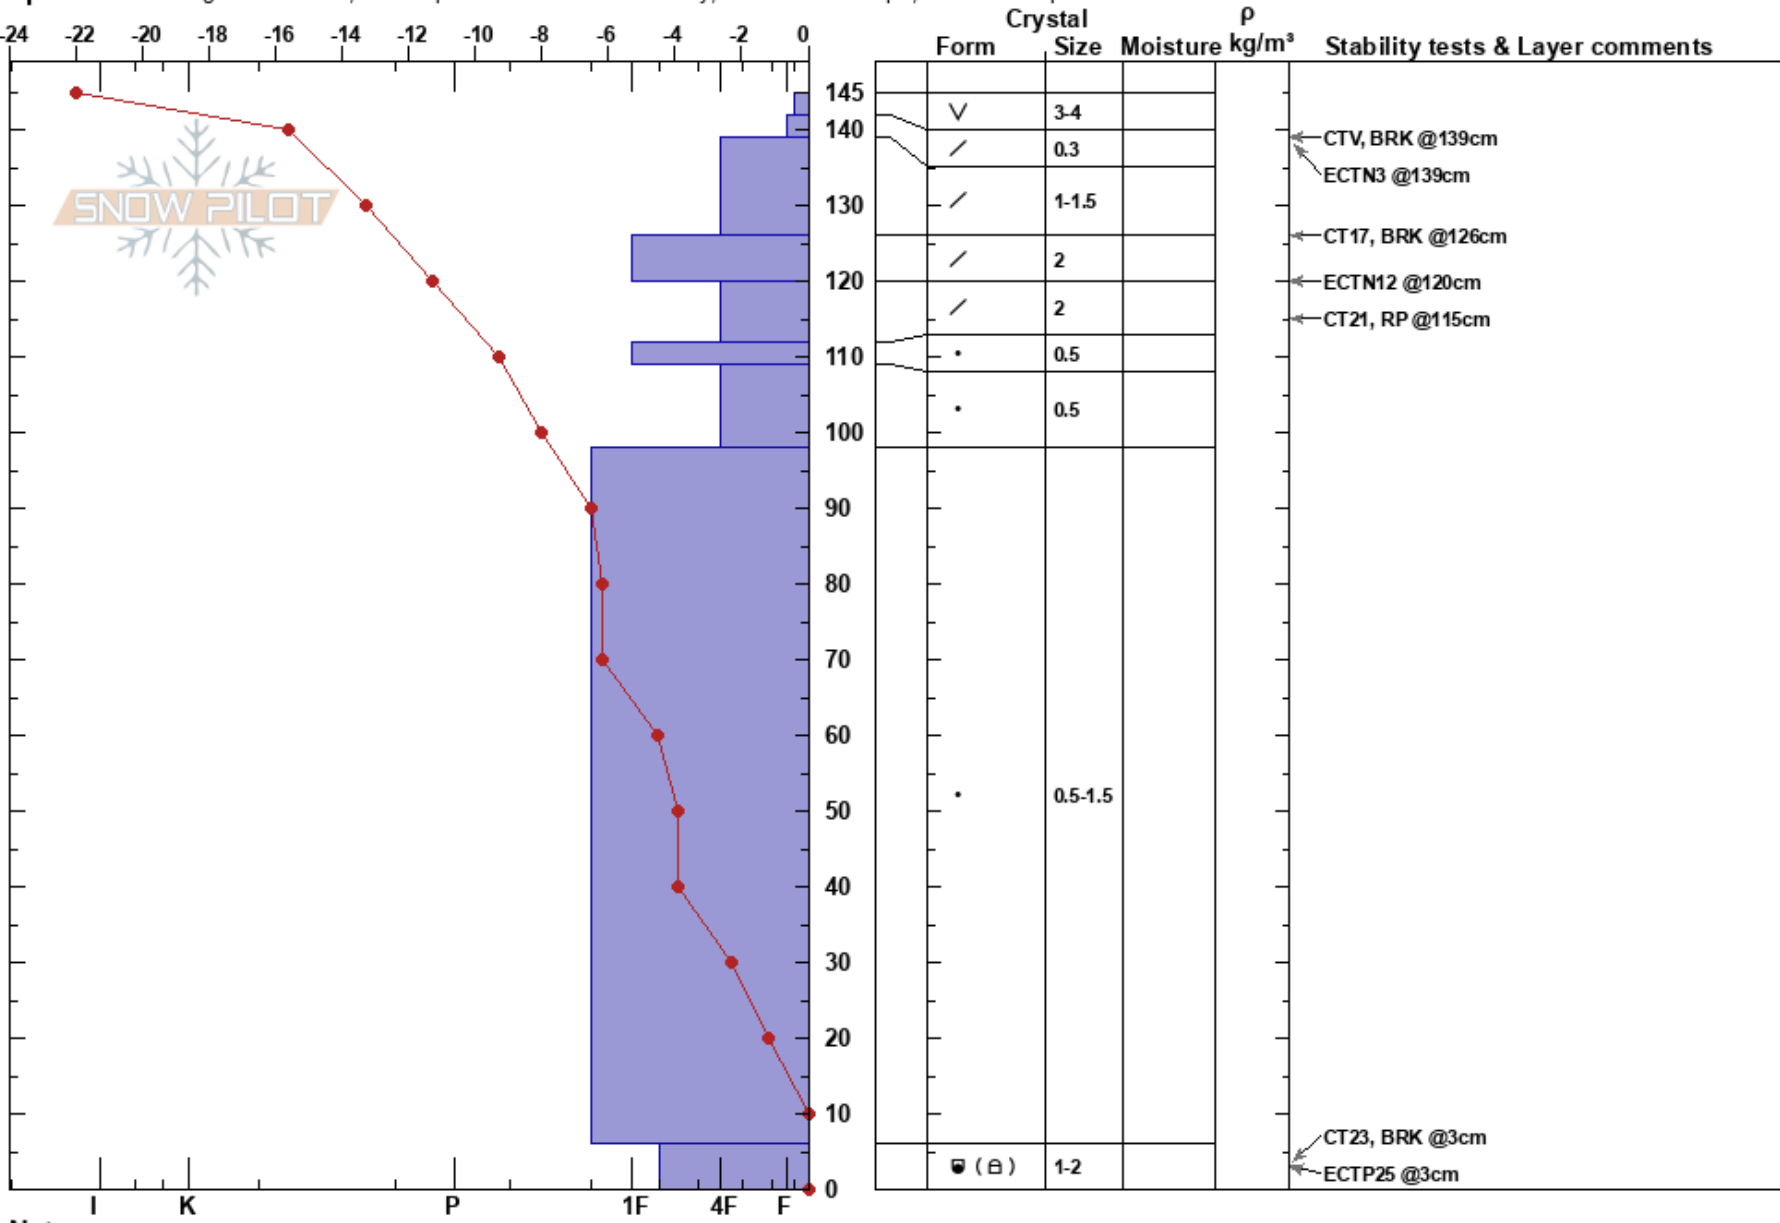

Freemont 5
 Gore Range
 CO
 Elevation: 1180 ft
 Aspect: 181°

Jack Rueppel
 01/19/2017 - 11:00am
 Co-ord: 39.45876N, -106.17196W
 Slope Angle: 31°
 Wind Loading: no

Stability: Fair
 Air Temperature: 36°C
 Sky Cover: CLR
 Precipitation: NO
 Wind: W Light Breeze

HS:145
 PF:25 142-139cm:Problematic layer

Specifics: Pit dug in a Ski Area; Pit is representative of backcountry; Ski tracks on slope; We skied slope

Notes: