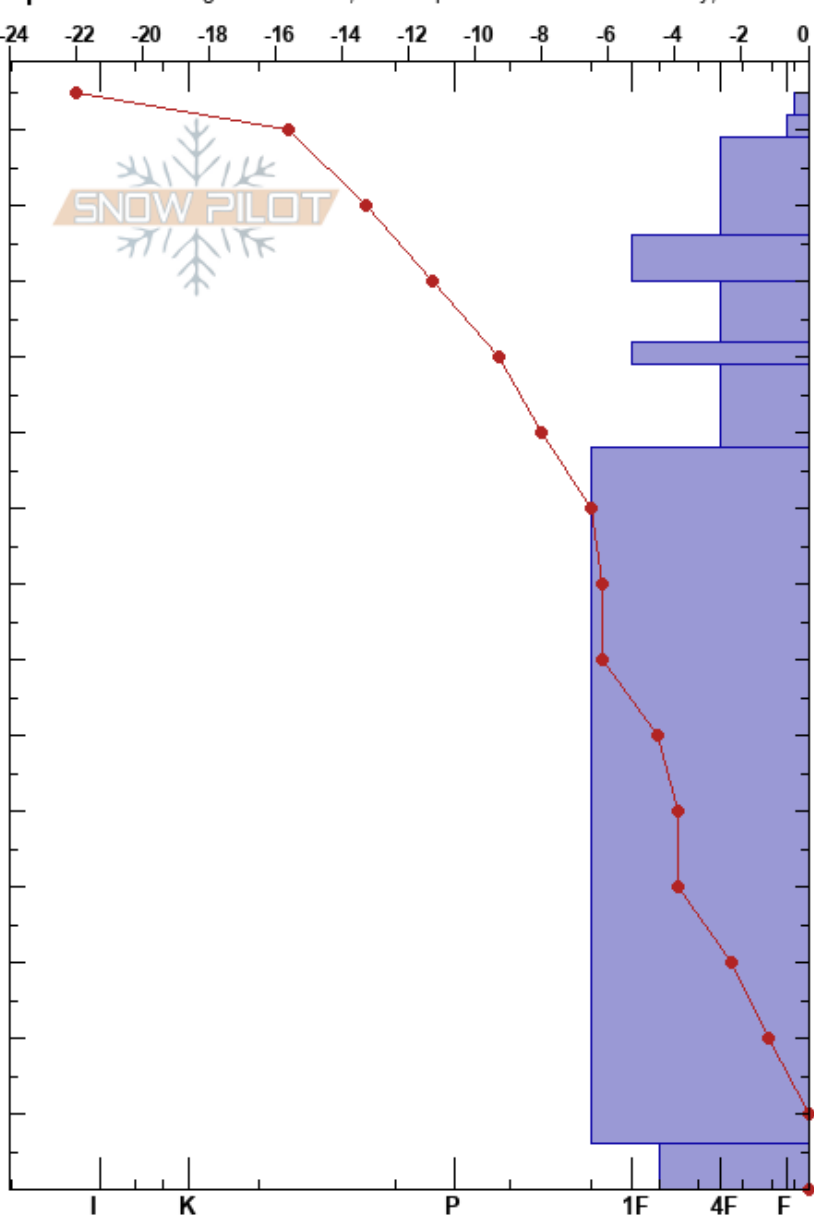

Freemont 5  
 Gore Range  
 CO  
 Elevation: 1180 ft  
 Aspect: 181°

Jack Rueppel  
 01/19/2017 - 11:00am  
 Co-ord: 39.45876N, -106.17196W  
 Slope Angle: 31°  
 Wind Loading: no

Stability: Fair  
 Air Temperature: 36°C  
 Sky Cover: CLR  
 Precipitation: NO  
 Wind: W Light Breeze

HS:145  
 PF:25 142-139cm:Problematic layer

Specifics: Pit dug in a Ski Area; Pit is representative of backcountry; Ski tracks on slope; We skied slope

Depth (cm)	Crystal		Moisture	$\rho$ kg/m <sup>3</sup>	Stability tests & Layer comments
	Form	Size			
145					
140	∨	3-4			←CTV, BRK @139cm
139	/	0.3			←ECTN3 @139cm
130	/	1-1.5			
126					←CT17, BRK @126cm
120	/	2			←ECTN12 @120cm
115					←CT21, RP @115cm
110	.	0.5			
100	.	0.5			
50	.	0.5-1.5			
10					←CT23, BRK @3cm
0	⊖ (⊕)	1-2			←ECTP25 @3cm