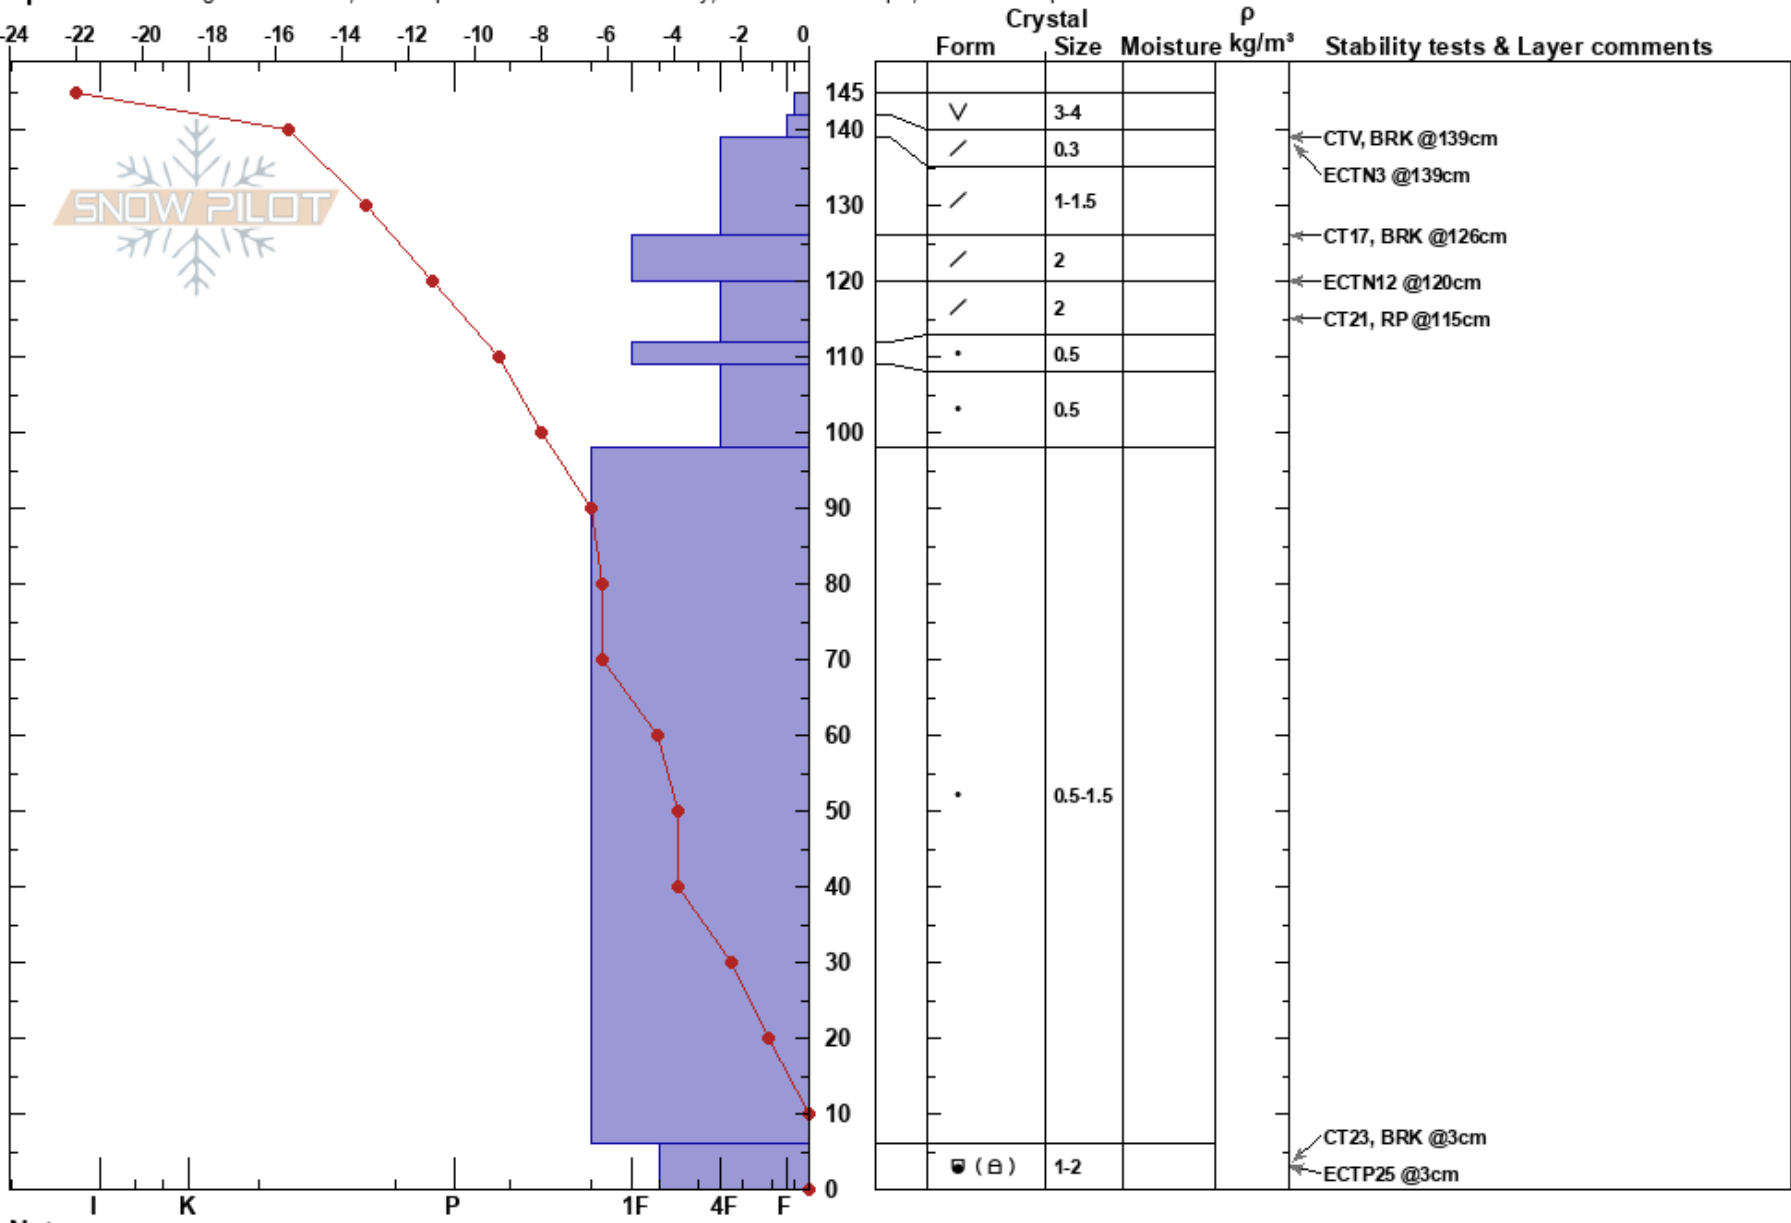

Freemont 5
 Gore Range
 CO
 Elevation: 1180 ft
 Aspect: 181°

Jack Rueppel
 01/19/2017 - 11:00am
 Co-ord: 39.45876N, -106.17196W
 Slope Angle: 31°
 Wind Loading: no

Stability: Fair
 Air Temperature: 36°C
 Sky Cover: CLR
 Precipitation: NO
 Wind: W Light Breeze

HS:145
 PF:25 142-139cm:Problematic layer

Specifics: Pit dug in a Ski Area; Pit is representative of backcountry; Ski tracks on slope; We skied slope

Notes: