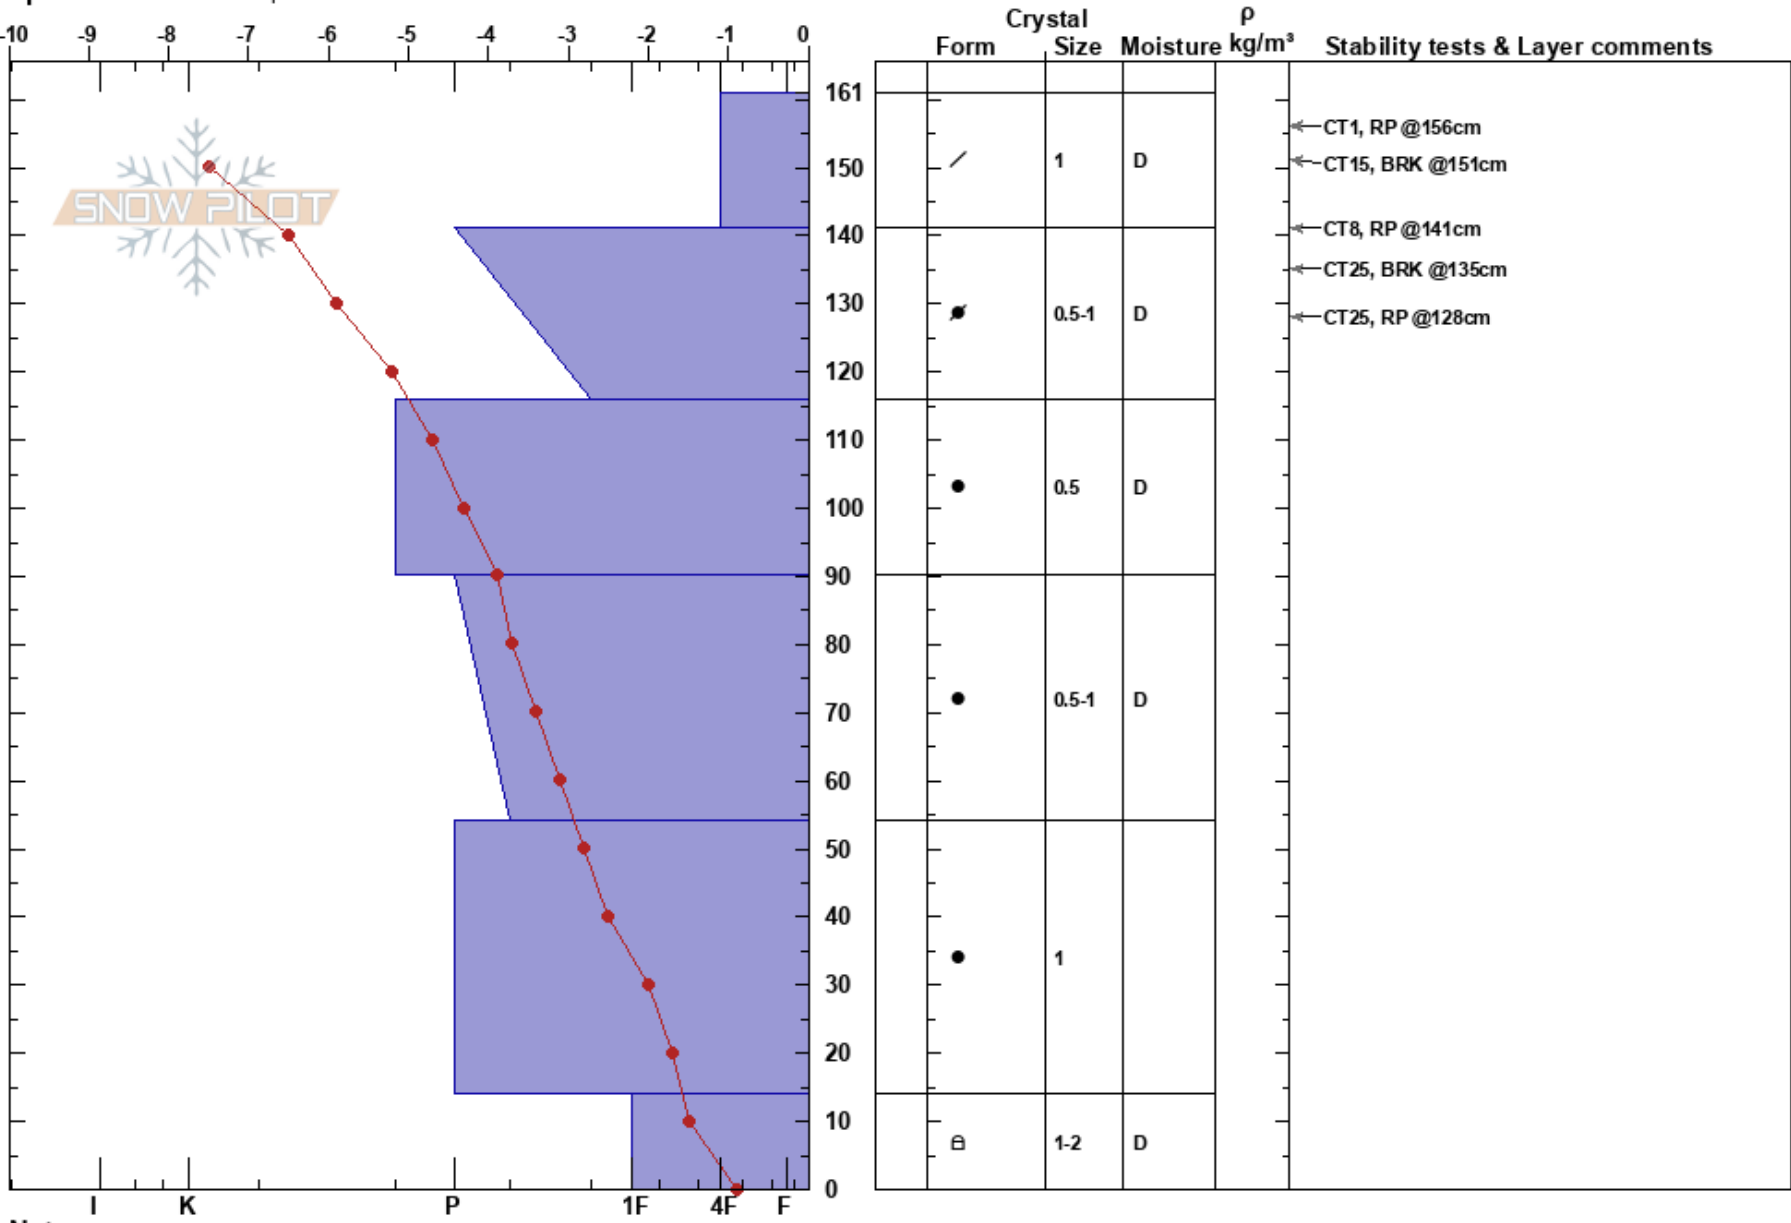

Minus 1 Fan
 Canadian Rockies
 AB
Elevation: 1930 m
Aspect: SE
Specifics: We skied slope

Nathan Pinchak
 24/01/2019 - 09:45
Co-ord: 49.30341N, -114.43934W
Slope Angle: 36°
Wind Loading:

Stability:
Air Temperature: -8°C
Sky Cover: FEW
Precipitation: NO
Wind: SE Light Breeze

HS: 161
PF: 25
Layer Notes:

Notes: In fans between Minus 1 and 2. Little wind affect where pit dug, wind loading observed higher in fans. Variable HS 140-200cm.