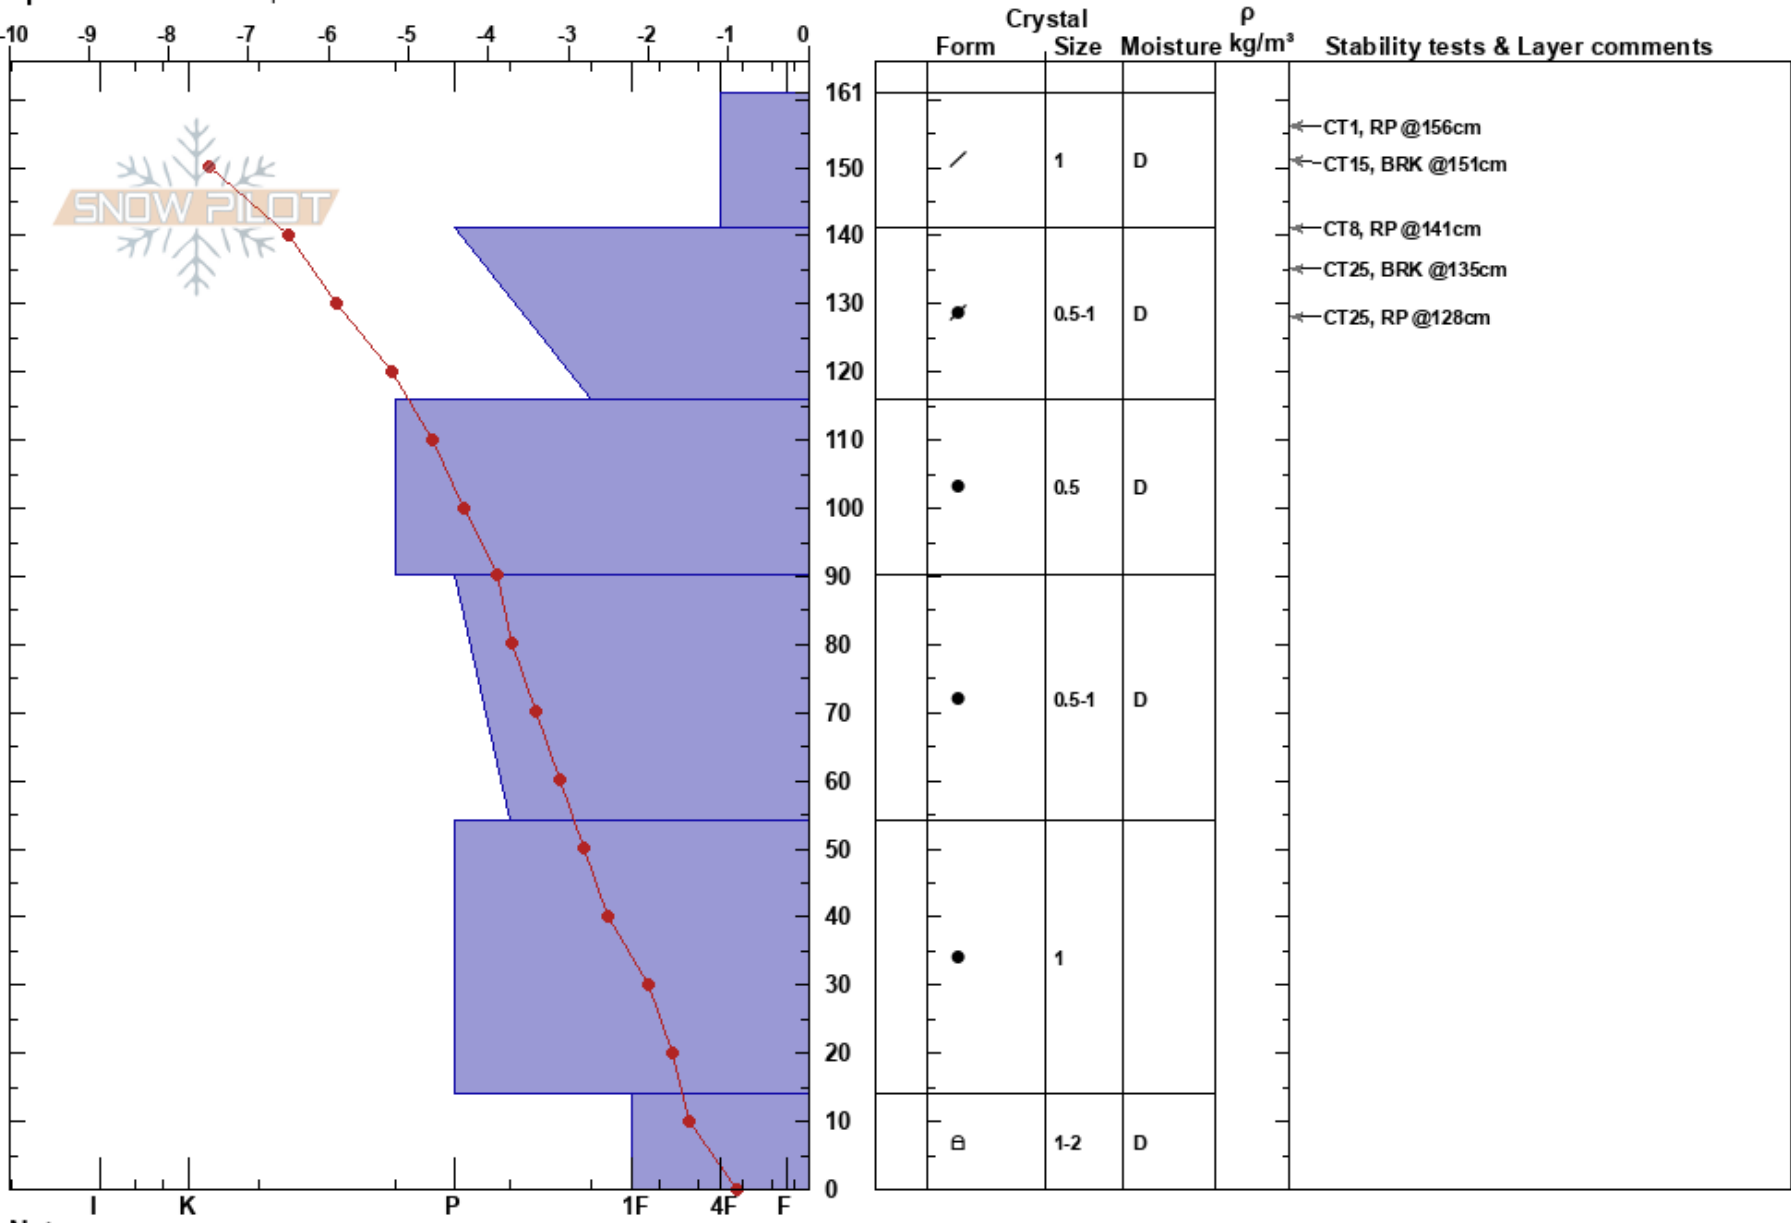

Minus 1 Fan  
 Canadian Rockies  
 AB  
**Elevation:** 1930 m  
**Aspect:** SE  
**Specifics:** We skied slope

Nathan Pinchak  
 24/01/2019 - 09:45  
**Co-ord:** 49.30341N, -114.43934W  
**Slope Angle:** 36°  
**Wind Loading:**

**Stability:** HS:161  
**Air Temperature:** -8°C PF:25  
**Sky Cover:** FEW  
**Precipitation:** NO  
**Wind:** SE Light Breeze

**Layer Notes:**

**Notes:** In fans between Minus 1 and 2. Little wind affect where pit dug, wind loading observed higher in fans. Variable HS 140-200cm.