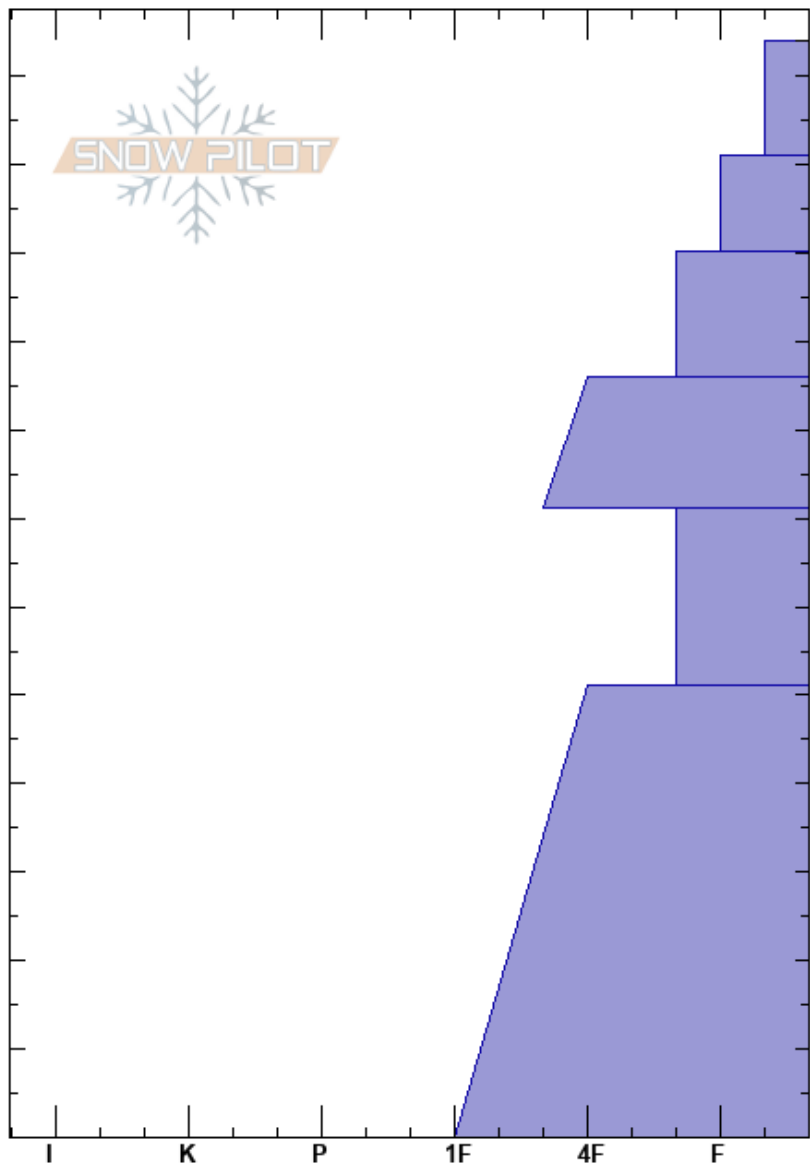

First Yellowmule
 Madison Range-N
 MT
 Elevation: 9428 ft
 Aspect: 45°
 Specifics:

Andrew Schauer
 01/24/2019 - 12:30pm
 Co-ord: 45.16326N, -111.34290W
 Slope Angle: 10°
 Wind Loading: no

Stability: Fair
 Air Temperature:
 Precipitation: NO
 Wind: SW Light Breeze
 HS:124
 PF:60 71-51cm:Problematic layer
 Layer Notes:

Height (ft)	Crystal		ρ kg/m ³	Stability tests & Layer comments
	Form	Size		
124				
120	*			
110	+			
100				
90	⊖			
80	⊖			
70				
60	⊖			
50				
40				
30	⊖			
20				
10				
0				ECTX

Notes: