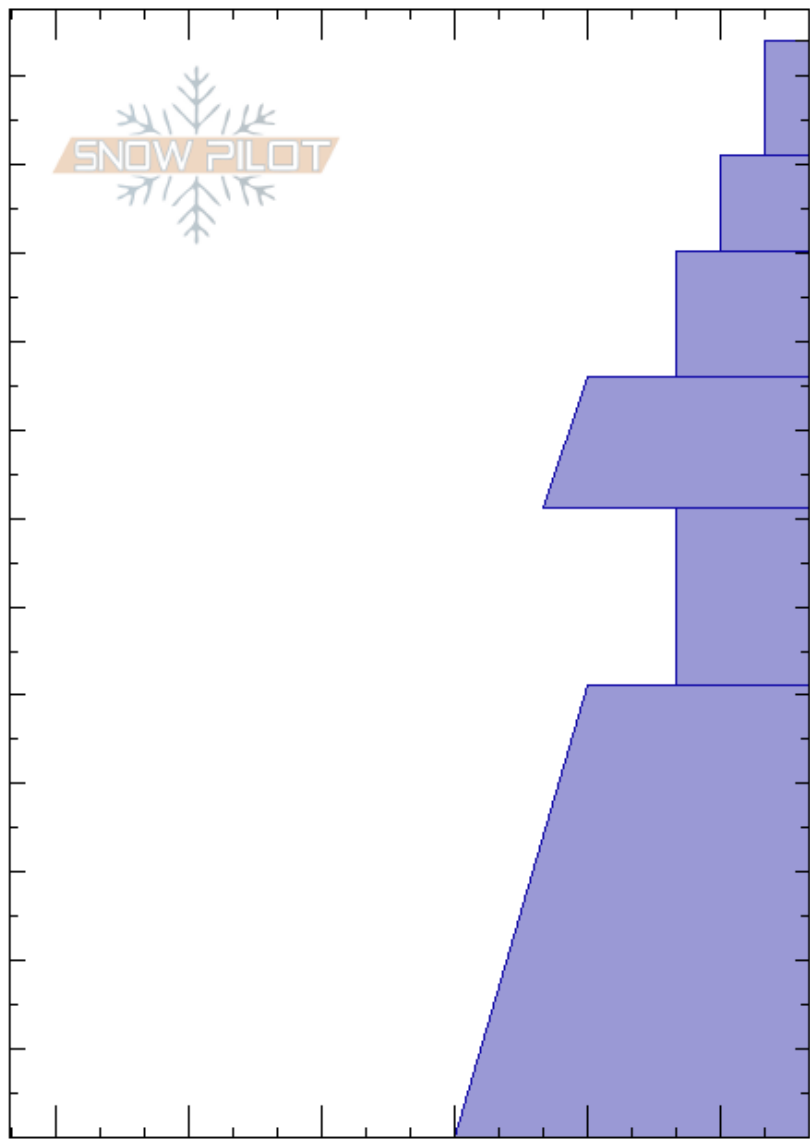

First Yellowmule
 Madison Range-N
 MT
 Elevation: 9428 ft
 Aspect: 45°
 Specifics:

Andrew Schauer
 01/24/2019 - 12:30pm
 Co-ord: 45.16326N, -111.34290W
 Slope Angle: 10°
 Wind Loading: no

Stability: Fair
 Air Temperature:
 Precipitation: NO
 Wind: SW Light Breeze
 HS:124
 PF:60 71-51cm:Problematic layer
 Layer Notes:

Height (ft)	Crystal		ρ kg/m ³	Stability tests & Layer comments
	Form	Size		
124				
120	*			
110	+			
100				
90	⊖			
80	⊖			
70				
60	⊖			
50				
40				
30				
20	⊖			
10				
0				ECTX

Notes: