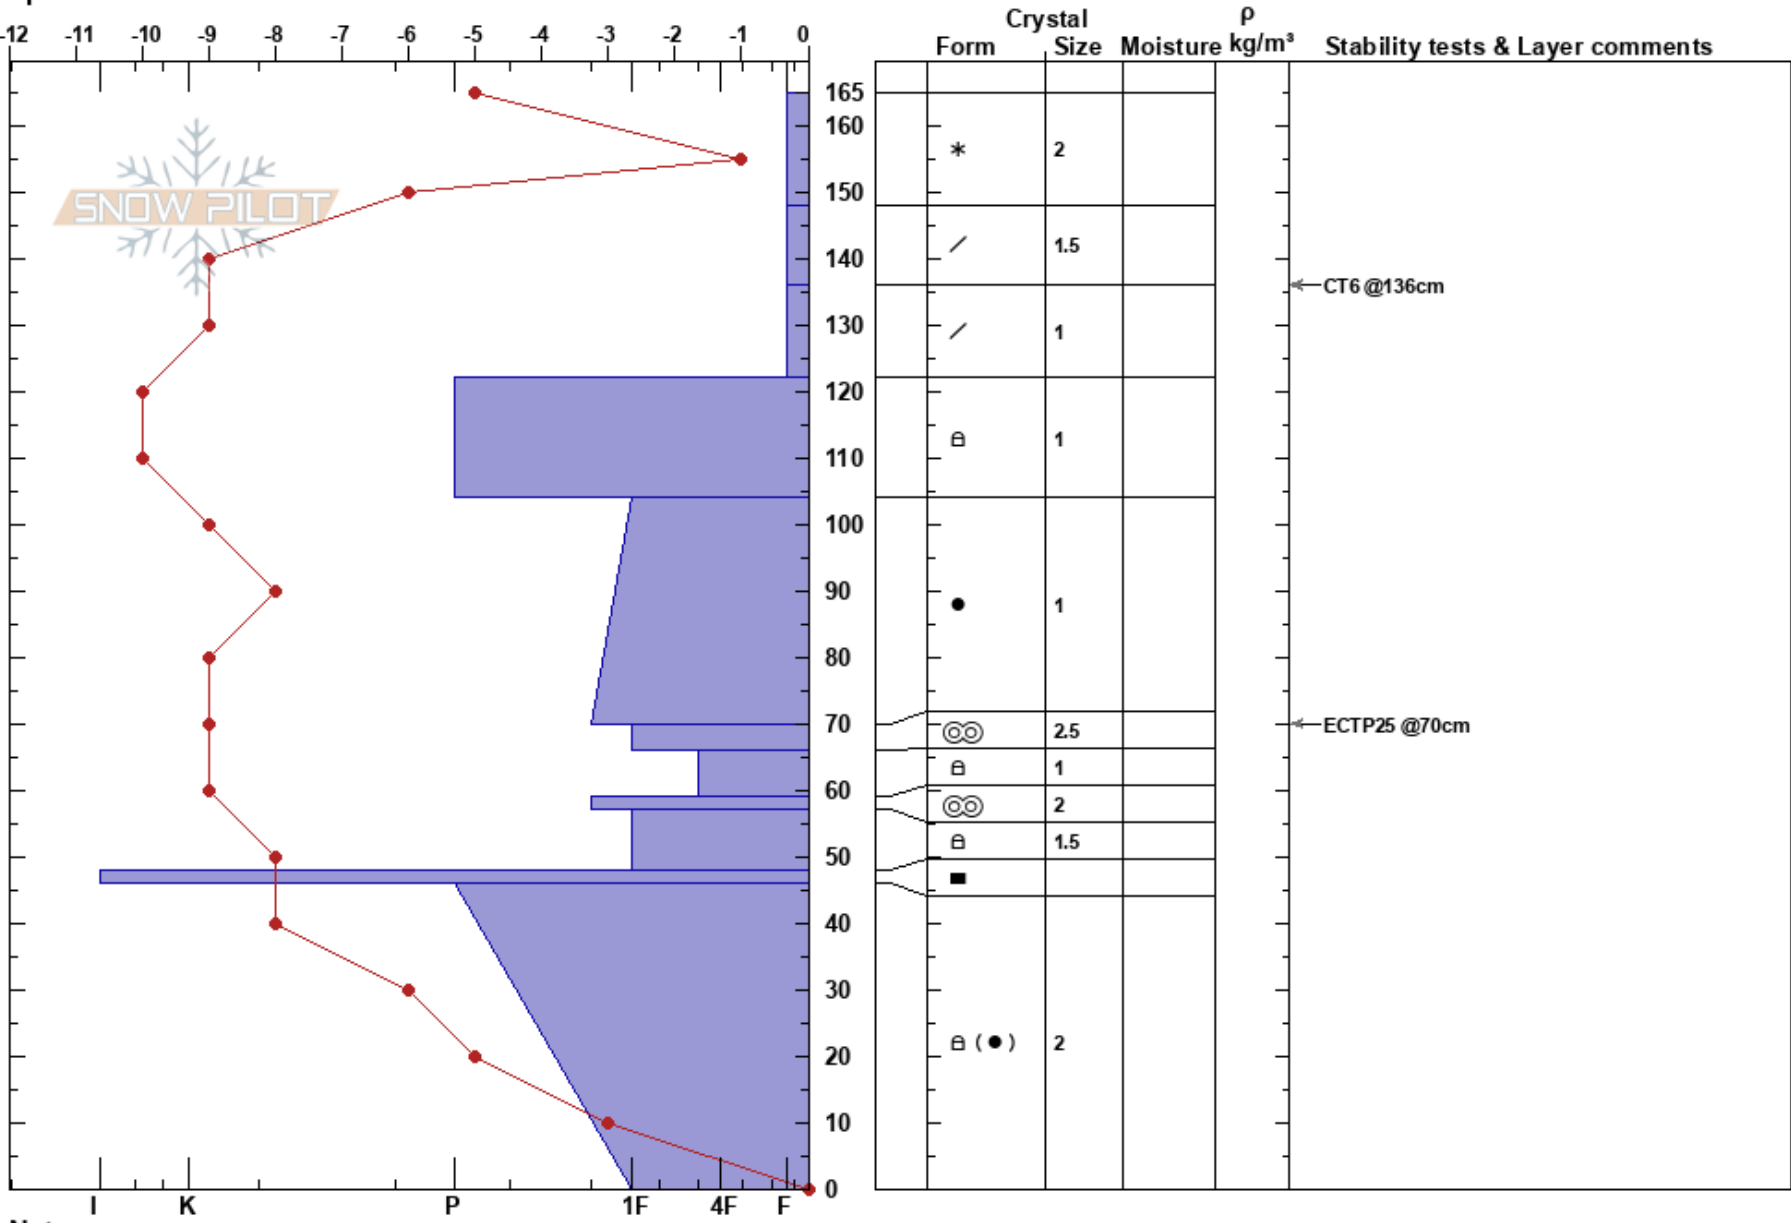

YC South Study Plot
 Madison Range-N
 MT
 Elevation: 8780 ft
 Aspect: 163°
 Specifics:

Griffin Dittmar
 01/24/2019 - 10:40am
 Co-ord: 45.23018N, -111.44199W
 Slope Angle: 30°
 Wind Loading: yes

Stability:
 Air Temperature: -9°C
 Sky Cover: FEW
 Precipitation: NO
 Wind: SW Moderate

HS:165
 PF:65
 Layer Notes:

Notes: Dug pit with Dave Fandrich at the YC south study plot outside the south boundary.