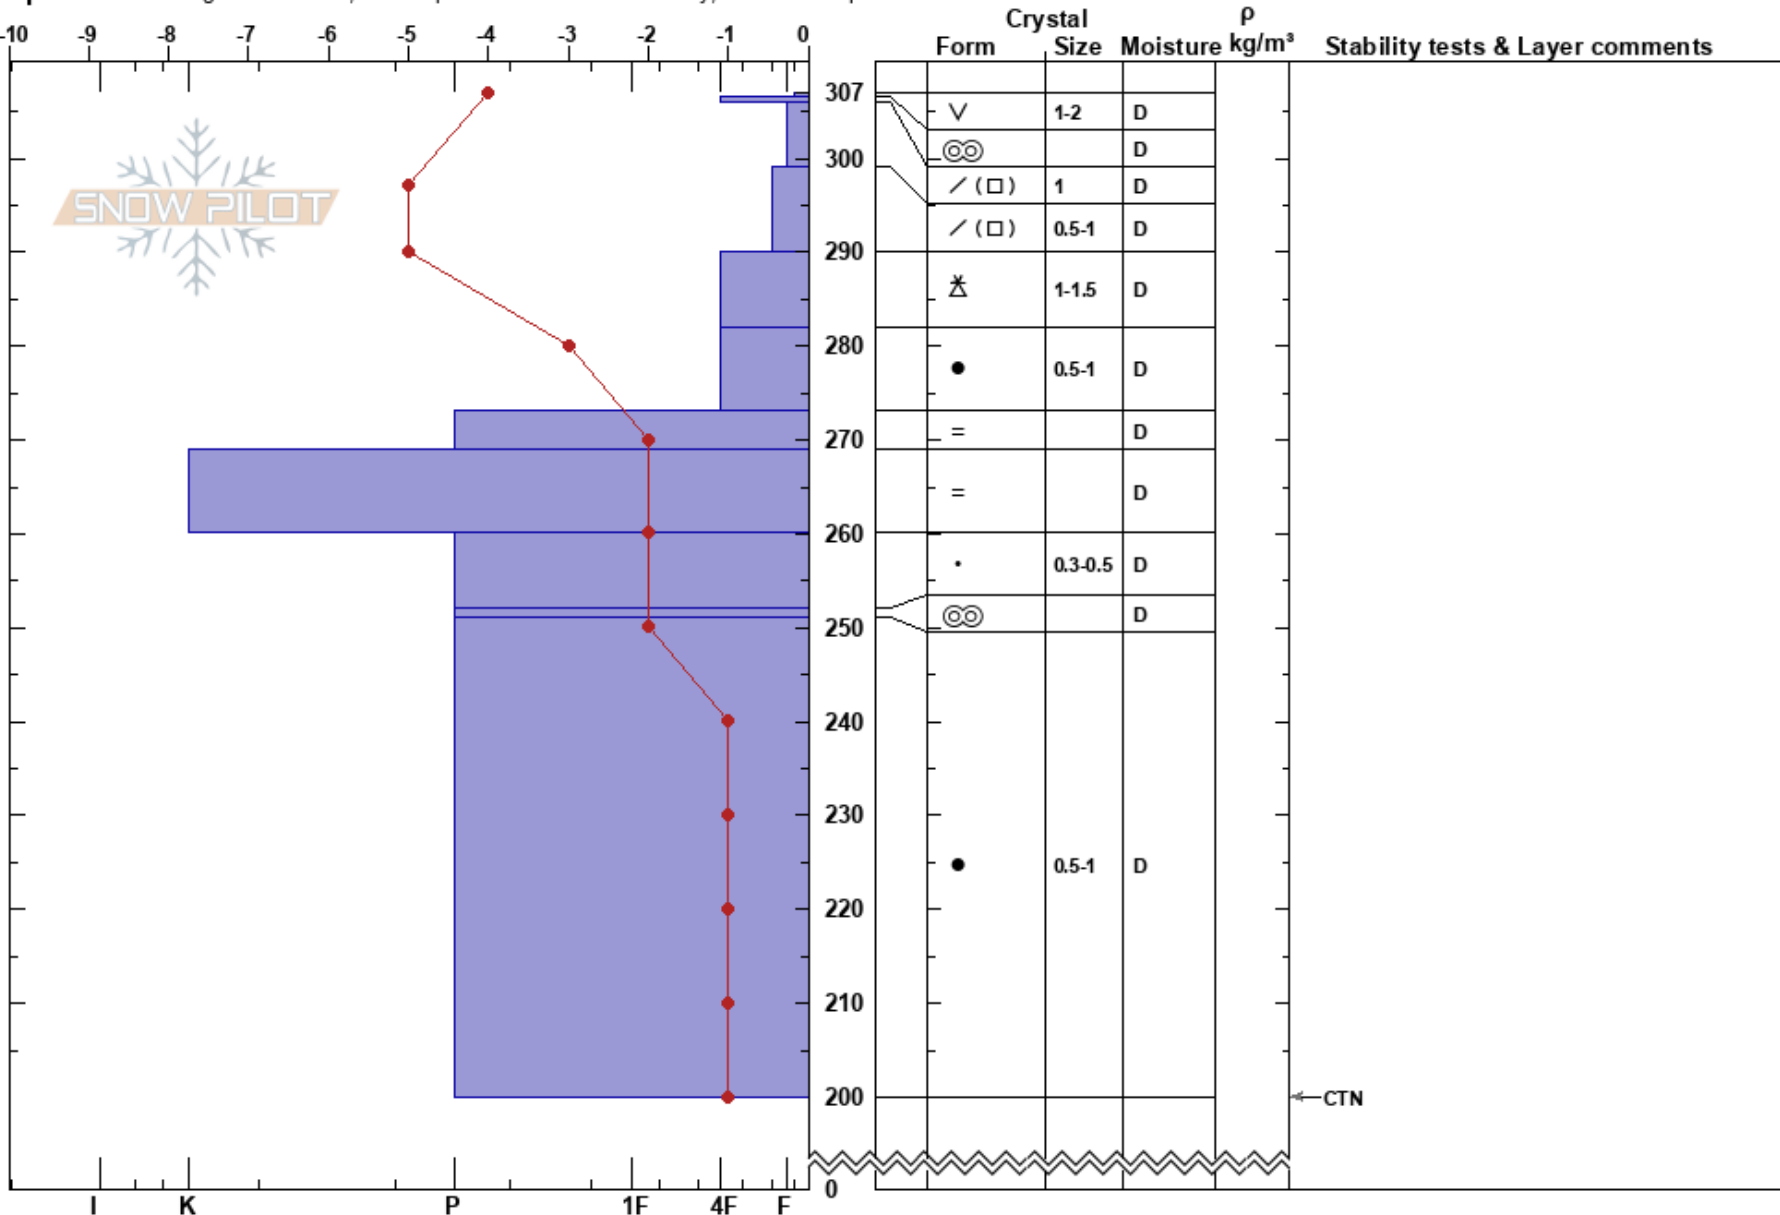

5 Lakes
 Central Sierra
 CA
 Elevation: 8200 ft
 Aspect: 300°

David Miller
 01/24/2019 - 11:30am
 Co-ord: 39.16674N, -120.25231W
 Slope Angle: 27°
 Wind Loading: no

Stability: HS:307
 Air Temperature: -1°C PF:25
 Sky Cover: CLR
 Precipitation: NO
 Wind: E Light Breeze

Layer Notes:

Specifics: Pit dug in a Ski Area; Pit is representative of backcountry; We skied slope

Notes: