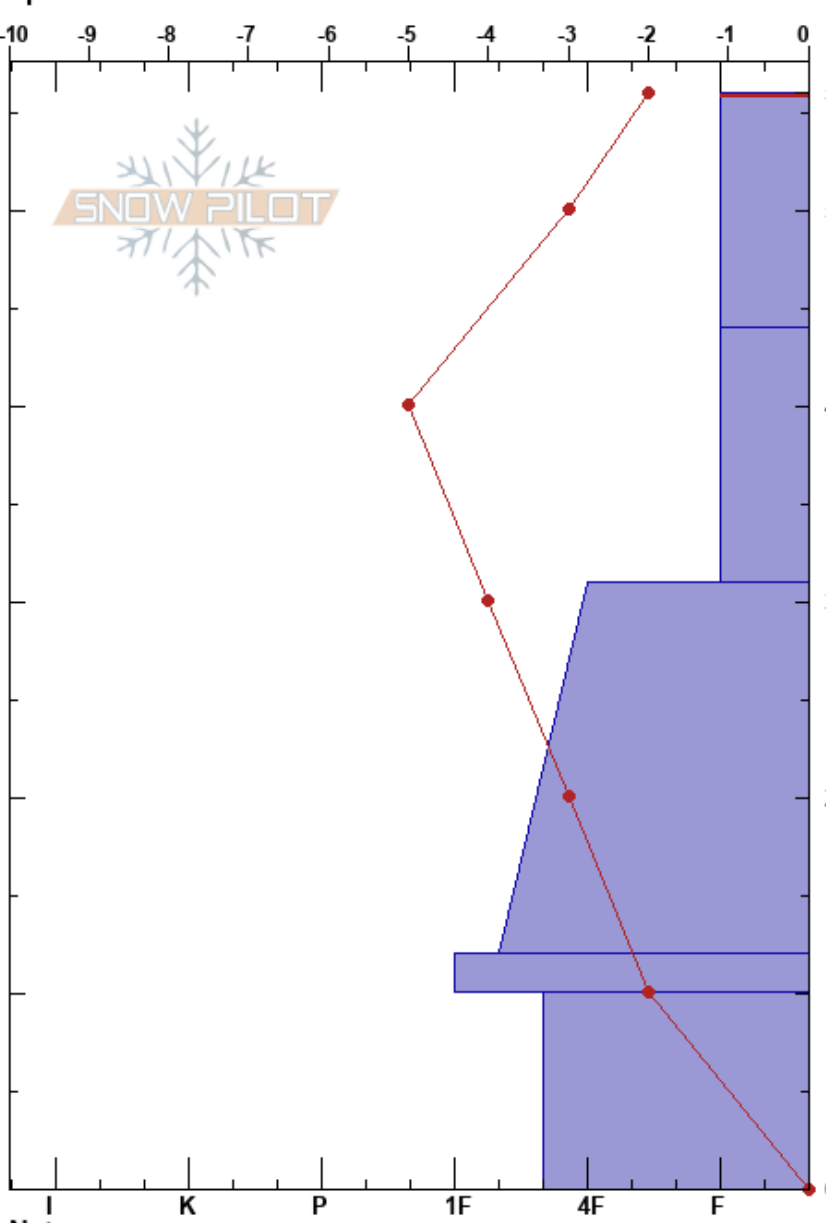

Spruces Jan19
 Central Wasatch
 UT
 Elevation: 7700 ft
 Aspect: N
 Specifics:

steven clark
 01/05/2019 - 1:00pm
 Co-ord: 40.64072N, -111.63928W
 Slope Angle: 0°
 Wind Loading:

Stability:
 Air Temperature: -2°C
 Sky Cover: BKN
 Precipitation: NO
 Wind: Calm

HS:56
 PF:30
 56-44cm:Problematic layer

Form	Crystal		Moisture	ρ kg/m ³	Stability tests & Layer comments
	Size				
				100	
☒	0.3			250	
				260	
☒	0.5			260	
				270	
☐	1			290	
				280	
☉☉				280	
☐	2			280	