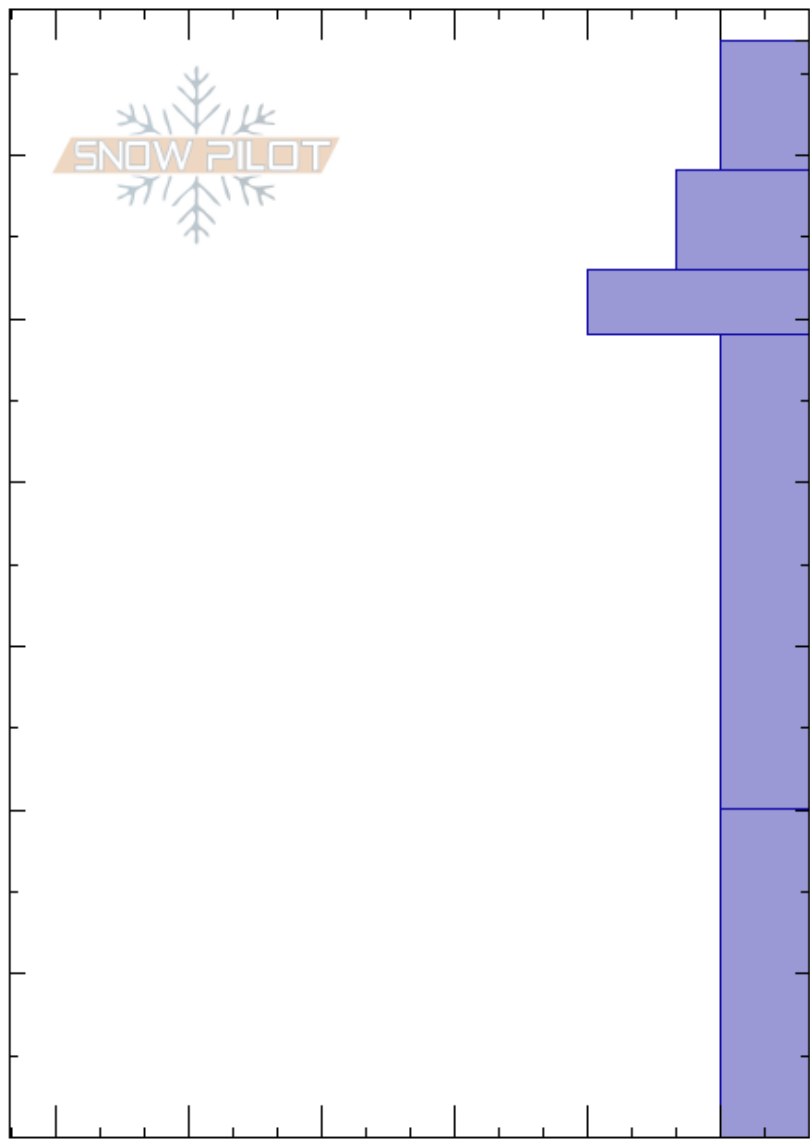

Bridger West Side
 Bridger Range
 MT
 Elevation: 8200 ft
 Aspect: 340°
 Specifics: We skied slope

Eric Knoff
 01/18/2017 - 1:00pm
 Co-ord:
 Slope Angle: 28°
 Wind Loading:

Stability: Good HS:67
 Air Temperature: -5°C PF:67
 Sky Cover: CLR
 Precipitation: NO
 Wind: SW Calm
 Layer Notes:
 20-0cm: Problematic layer

Height (cm)	Crystal		Moisture	ρ kg/m ³	Stability tests & Layer comments
	Form	Size			
67					
60	☐				
50	/				
49	•				← CT11, Q2 @49cm ← ECTN12 @49cm ← PST38/100 (SF) @49cm
30	☐	0.5-2			
10	^	2-4			
0					