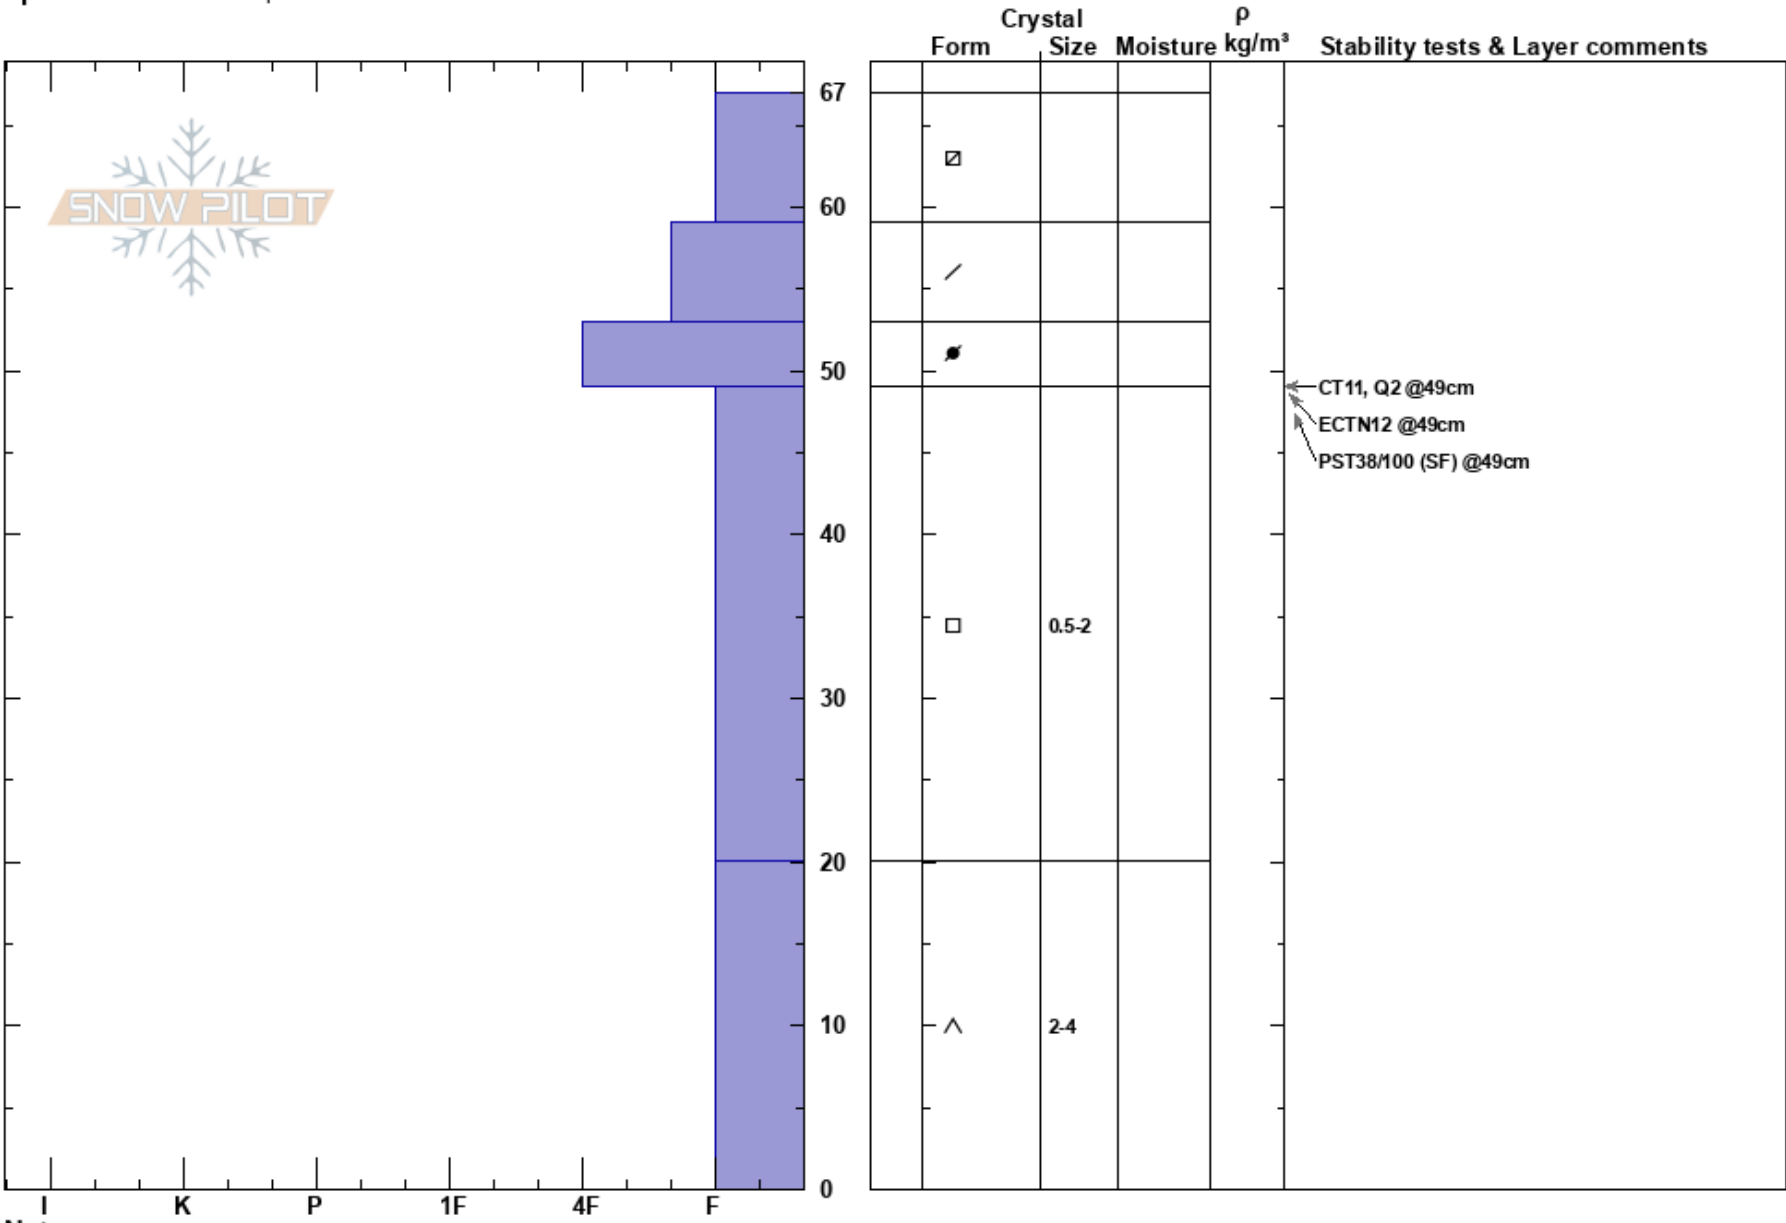

Bridger West Side
 Bridger Range
 MT
 Elevation: 8200 ft
 Aspect: 340°
 Specifics: We skied slope

Eric Knoff
 01/18/2017 - 1:00pm
 Co-ord:
 Slope Angle: 28°
 Wind Loading:

Stability: Good HS:67
 Air Temperature: -5°C PF:67 20-0cm: Problematic layer
 Sky Cover: CLR
 Precipitation: NO
 Wind: SW Calm