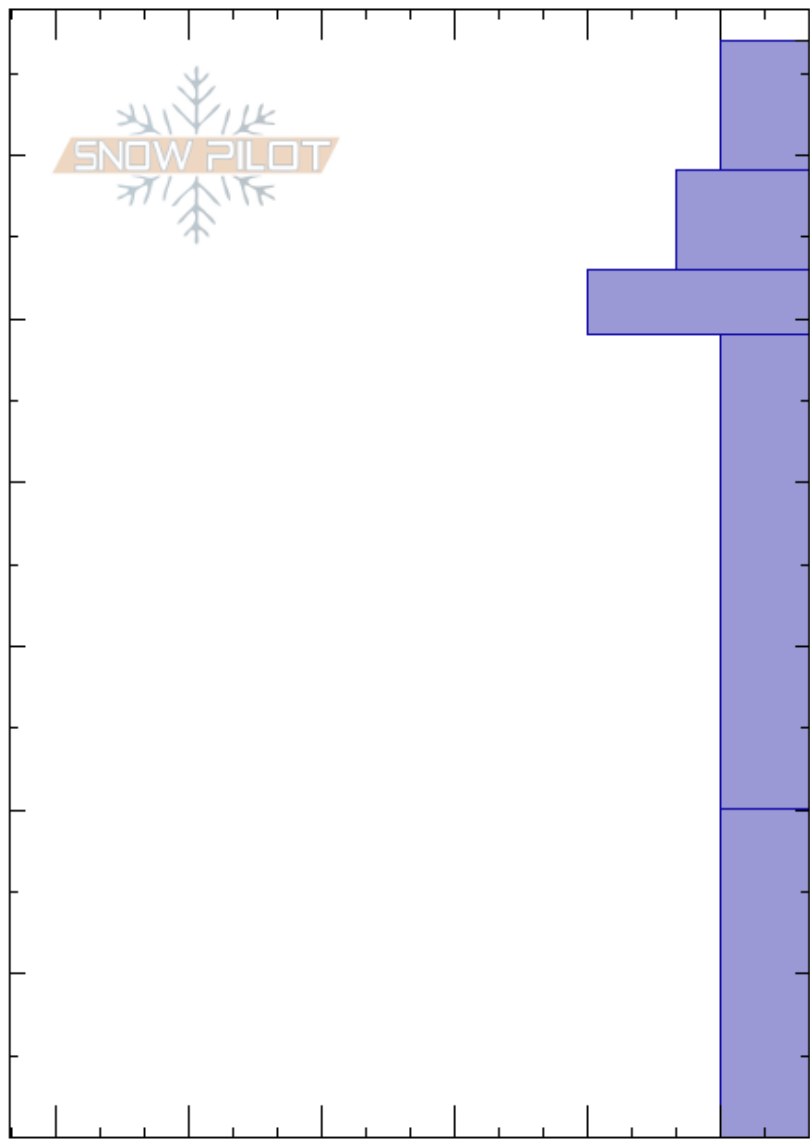

Bridger West Side
 Bridger Range
 MT
 Elevation: 8200 ft
 Aspect: 340°
 Specifics: We skied slope

Eric Knoff
 01/18/2017 - 1:00pm
 Co-ord:
 Slope Angle: 28°
 Wind Loading:

Stability: Good HS:67
 Air Temperature: -5°C PF:67
 Sky Cover: CLR
 Precipitation: NO
 Wind: SW Calm
 Layer Notes:
 20-0cm: Problematic layer

Height (cm)	Crystal		Moisture	ρ kg/m ³	Stability tests & Layer comments
	Form	Size			
67					
60	☐				
55	/				
50	•				← CT11, Q2 @49cm ← ECTN12 @49cm ← PST38/100 (SF) @49cm
40					
30	☐	0.5-2			
20					
10	^	2-4			
0					