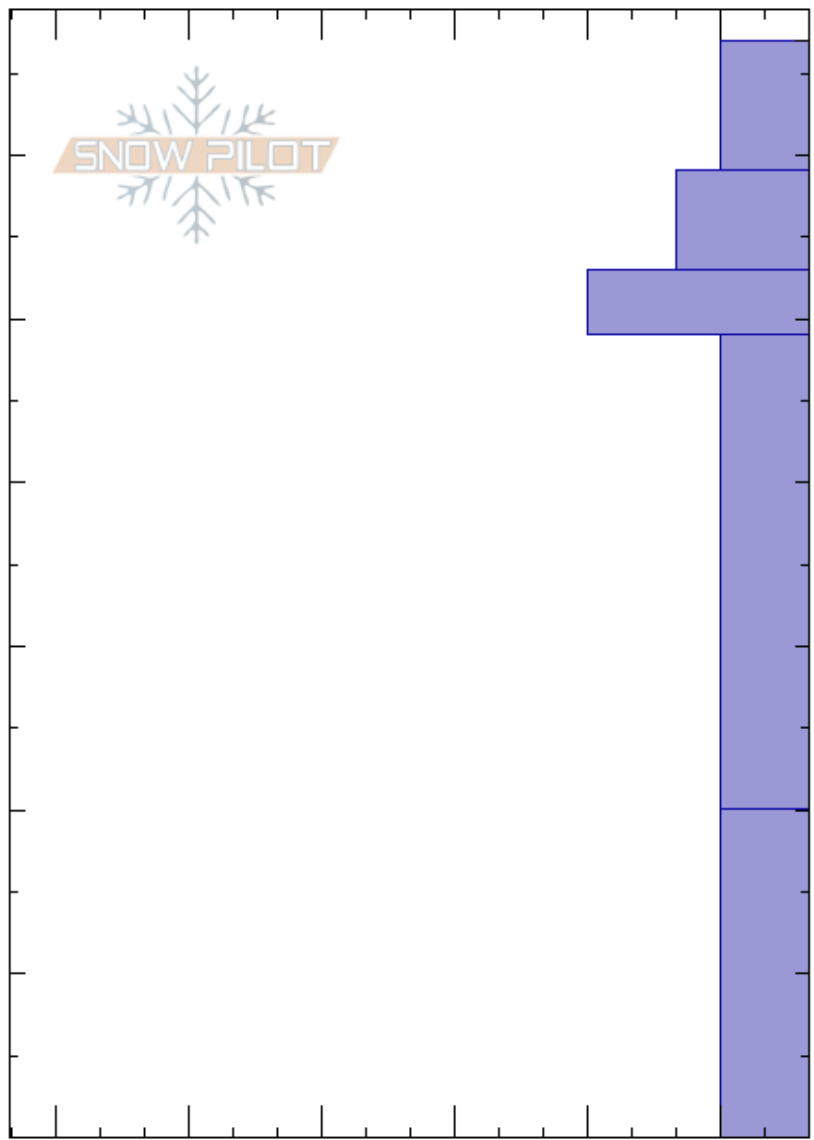

Bridger West Side
 Bridger Range
 MT
 Elevation: 8200 ft
 Aspect: 340°
 Specifics: We skied slope

Eric Knoff
 01/18/2017 - 1:00pm
 Co-ord:
 Slope Angle: 28°
 Wind Loading:

Stability: Good HS:67
 Air Temperature: -5°C PF:67
 Sky Cover: CLR
 Precipitation: NO
 Wind: SW Calm
 Layer Notes:
 20-0cm: Problematic layer

Height (cm)	Crystal		Moisture	ρ kg/m ³	Stability tests & Layer comments
	Form	Size			
67					
60	☐				
54	/				
50	•				← CT11, Q2 @49cm ← ECTN12 @49cm ← PST38/100 (SF) @49cm
40					
30	☐	0.5-2			
20					
10	^	2-4			
0					