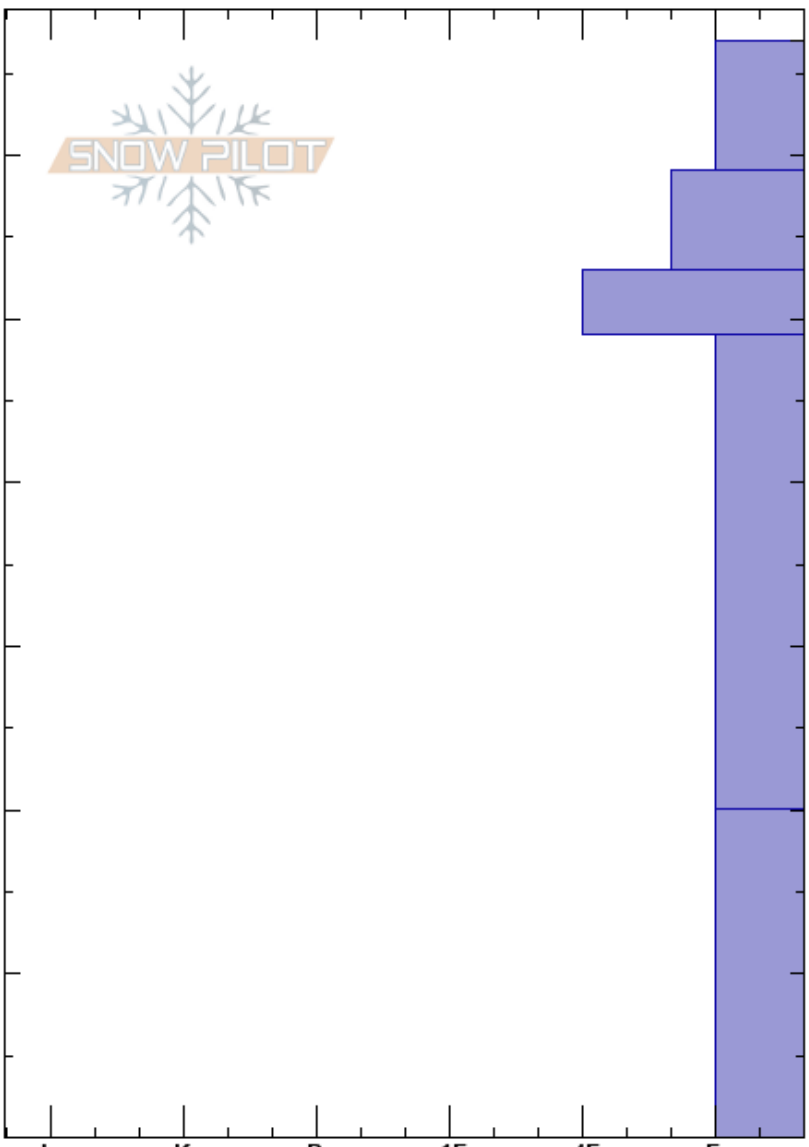

Bridger West Side
 Bridger Range
 MT
 Elevation: 8200 ft
 Aspect: 340°
 Specifics: We skied slope

Eric Knoff
 01/18/2017 - 1:00pm
 Co-ord:
 Slope Angle: 28°
 Wind Loading:

Stability: Good HS:67
 Air Temperature: -5°C PF:67 20-0cm: Problematic layer
 Sky Cover: CLR
 Precipitation: NO
 Wind: SW Calm

Depth (cm)	Crystal		Moisture	ρ kg/m ³	Stability tests & Layer comments
	Form	Size			
67					
60	☐				
53	/				
50	•				← CT11, Q2 @49cm ← ECTN12 @49cm ← PST38/100 (SF) @49cm
35	☐	0.5-2			
20					
10	^	2-4			
0					