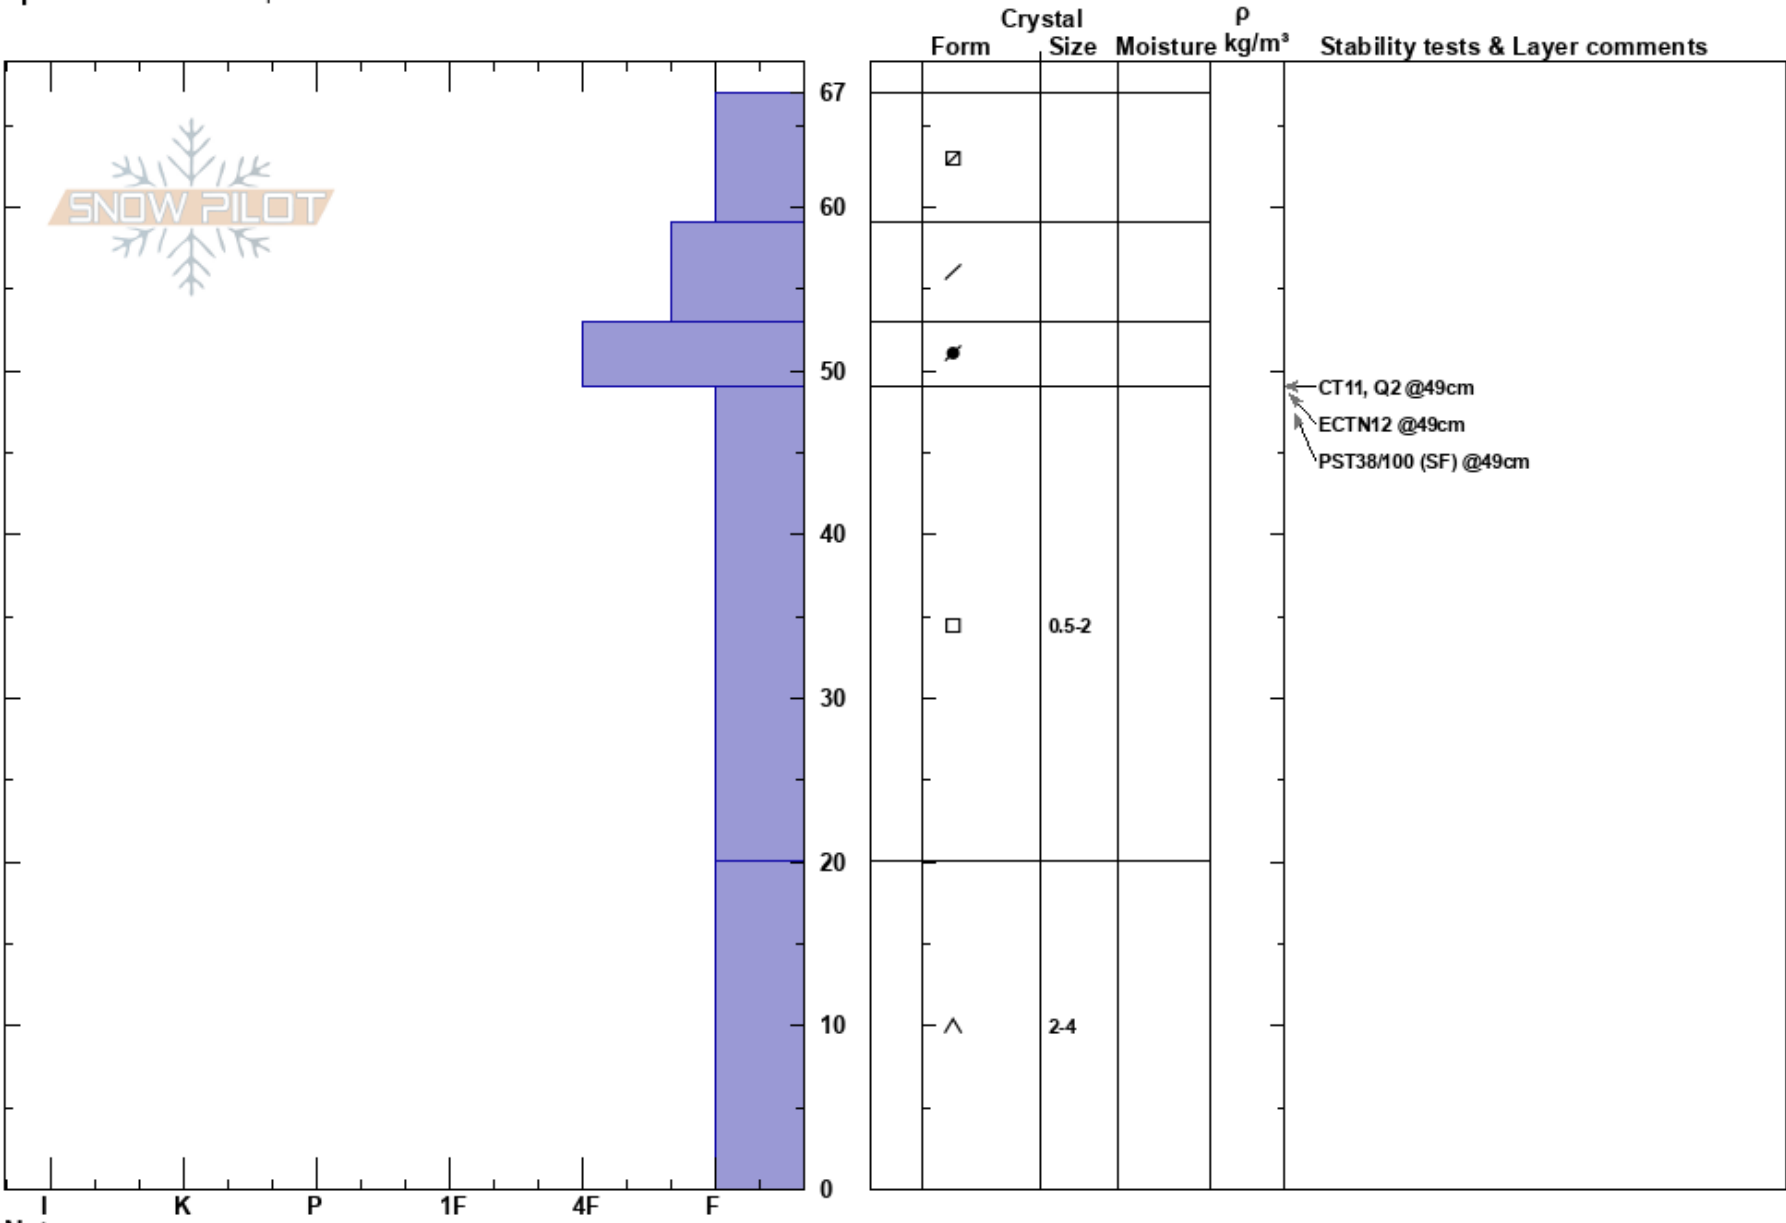

Bridger West Side
 Bridger Range
 MT
 Elevation: 8200 ft
 Aspect: 340°
 Specifics: We skied slope

Eric Knoff
 01/18/2017 - 1:00pm
 Co-ord:
 Slope Angle: 28°
 Wind Loading:

Stability: Good
 Air Temperature: -5°C
 Sky Cover: CLR
 Precipitation: NO
 Wind: SW Calm

HS:67
 PF:67
 Layer Notes:
 20-0cm: Problematic layer

Notes: