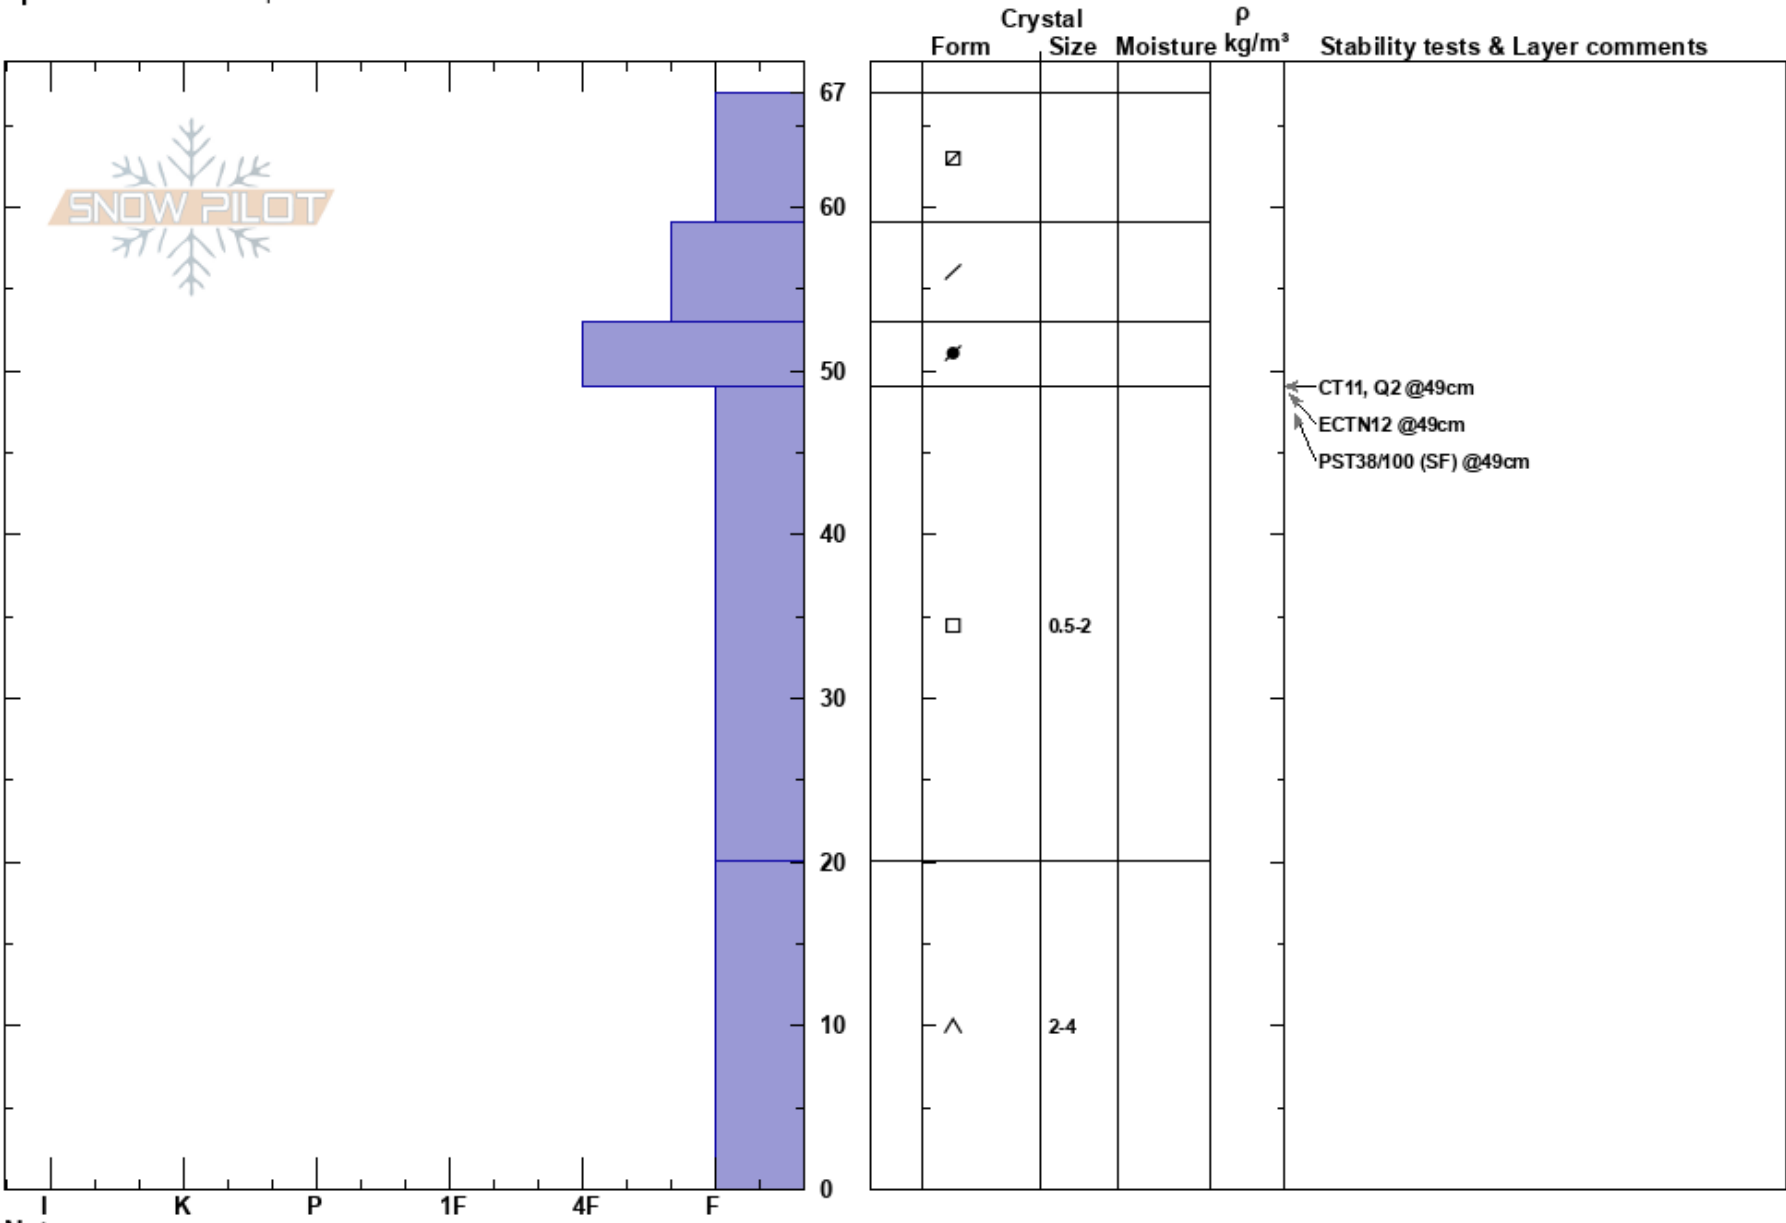

Bridger West Side
 Bridger Range
 MT
 Elevation: 8200 ft
 Aspect: 340°
 Specifics: We skied slope

Eric Knoff
 01/18/2017 - 1:00pm
 Co-ord:
 Slope Angle: 28°
 Wind Loading:

Stability: Good
 Air Temperature: -5°C
 Sky Cover: CLR
 Precipitation: NO
 Wind: SW Calm

HS:67
 PF:67
 20-0cm: Problematic layer

Notes: